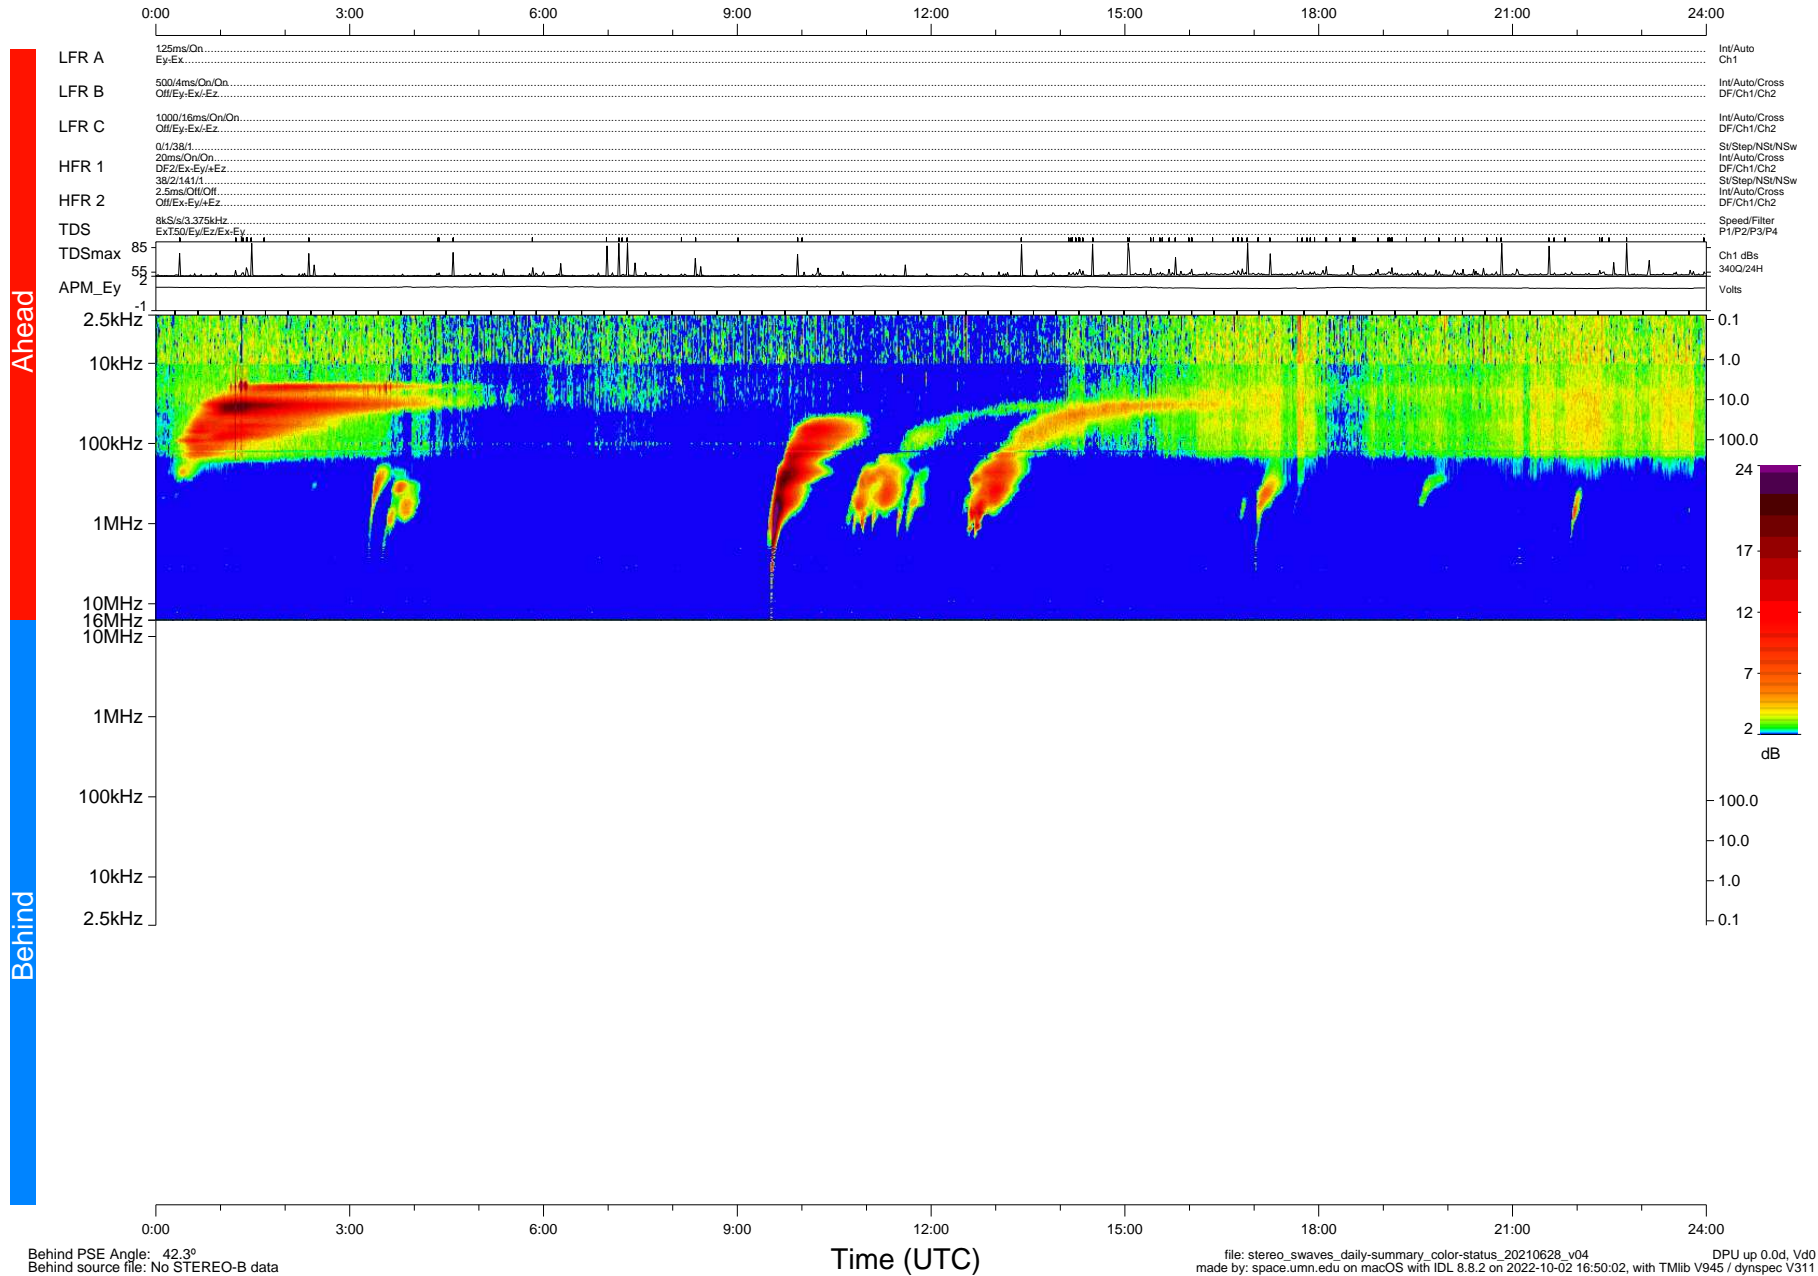

STEREO/WAVES Daily Summary - 28-Jun-2021 (DOY 179)

Ahead source file: swaves_ahead_2021_179_1_05.fin (Recovery: 100.0% HK, 102% Pkts)
 Ahead PSE Angle: -48.0°

DPU up 2182.9d, V412d40

Behind PSE Angle: 42.3°
 Behind source file: No STEREO-B data

Time (UTC)

file: stereo_swaves_daily-summary_color-status_20210628_v04
 made by: space.umn.edu on macOS with IDL 8.8.2 on 2022-10-02 16:50:02, with Tlib V945 / dynspec V311
 DPU up 0.0d, Vd0