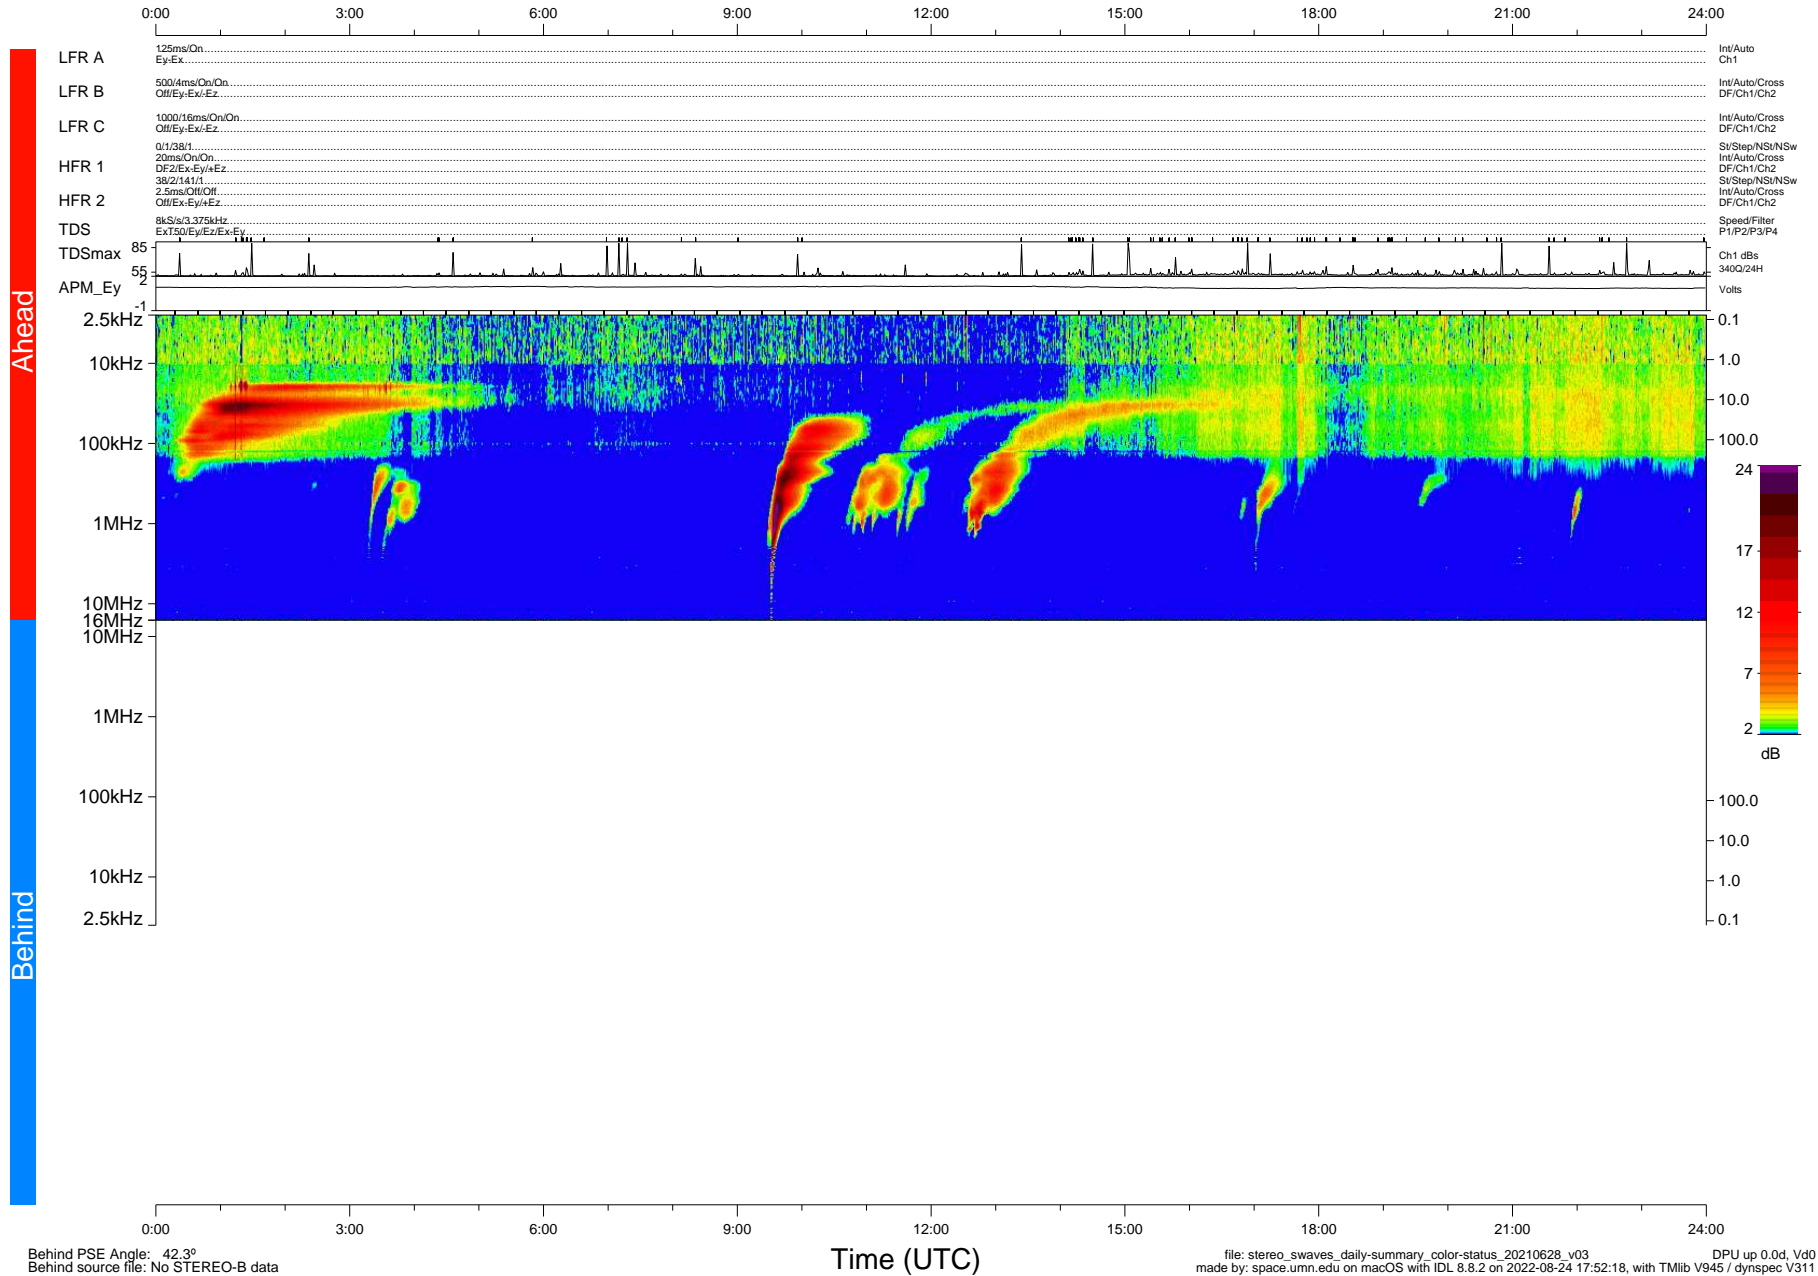

STEREO/WAVES Daily Summary - 28-Jun-2021 (DOY 179)

Ahead source file: swaves_ahead_2021_179_1_05.fin (Recovery: 100.0% HK, 102% Pkts)
 Ahead PSE Angle: -48.0°

DPU up 2182.9d, V412d40

Behind PSE Angle: 42.3°
 Behind source file: No STEREO-B data

file: stereo_swaves_daily-summary_color-status_20210628_v03
 made by: space.umn.edu on macOS with IDL 8.8.2 on 2022-08-24 17:52:18, with Tlib V945 / dynspec V311
 DPU up 0.0d, Vd0