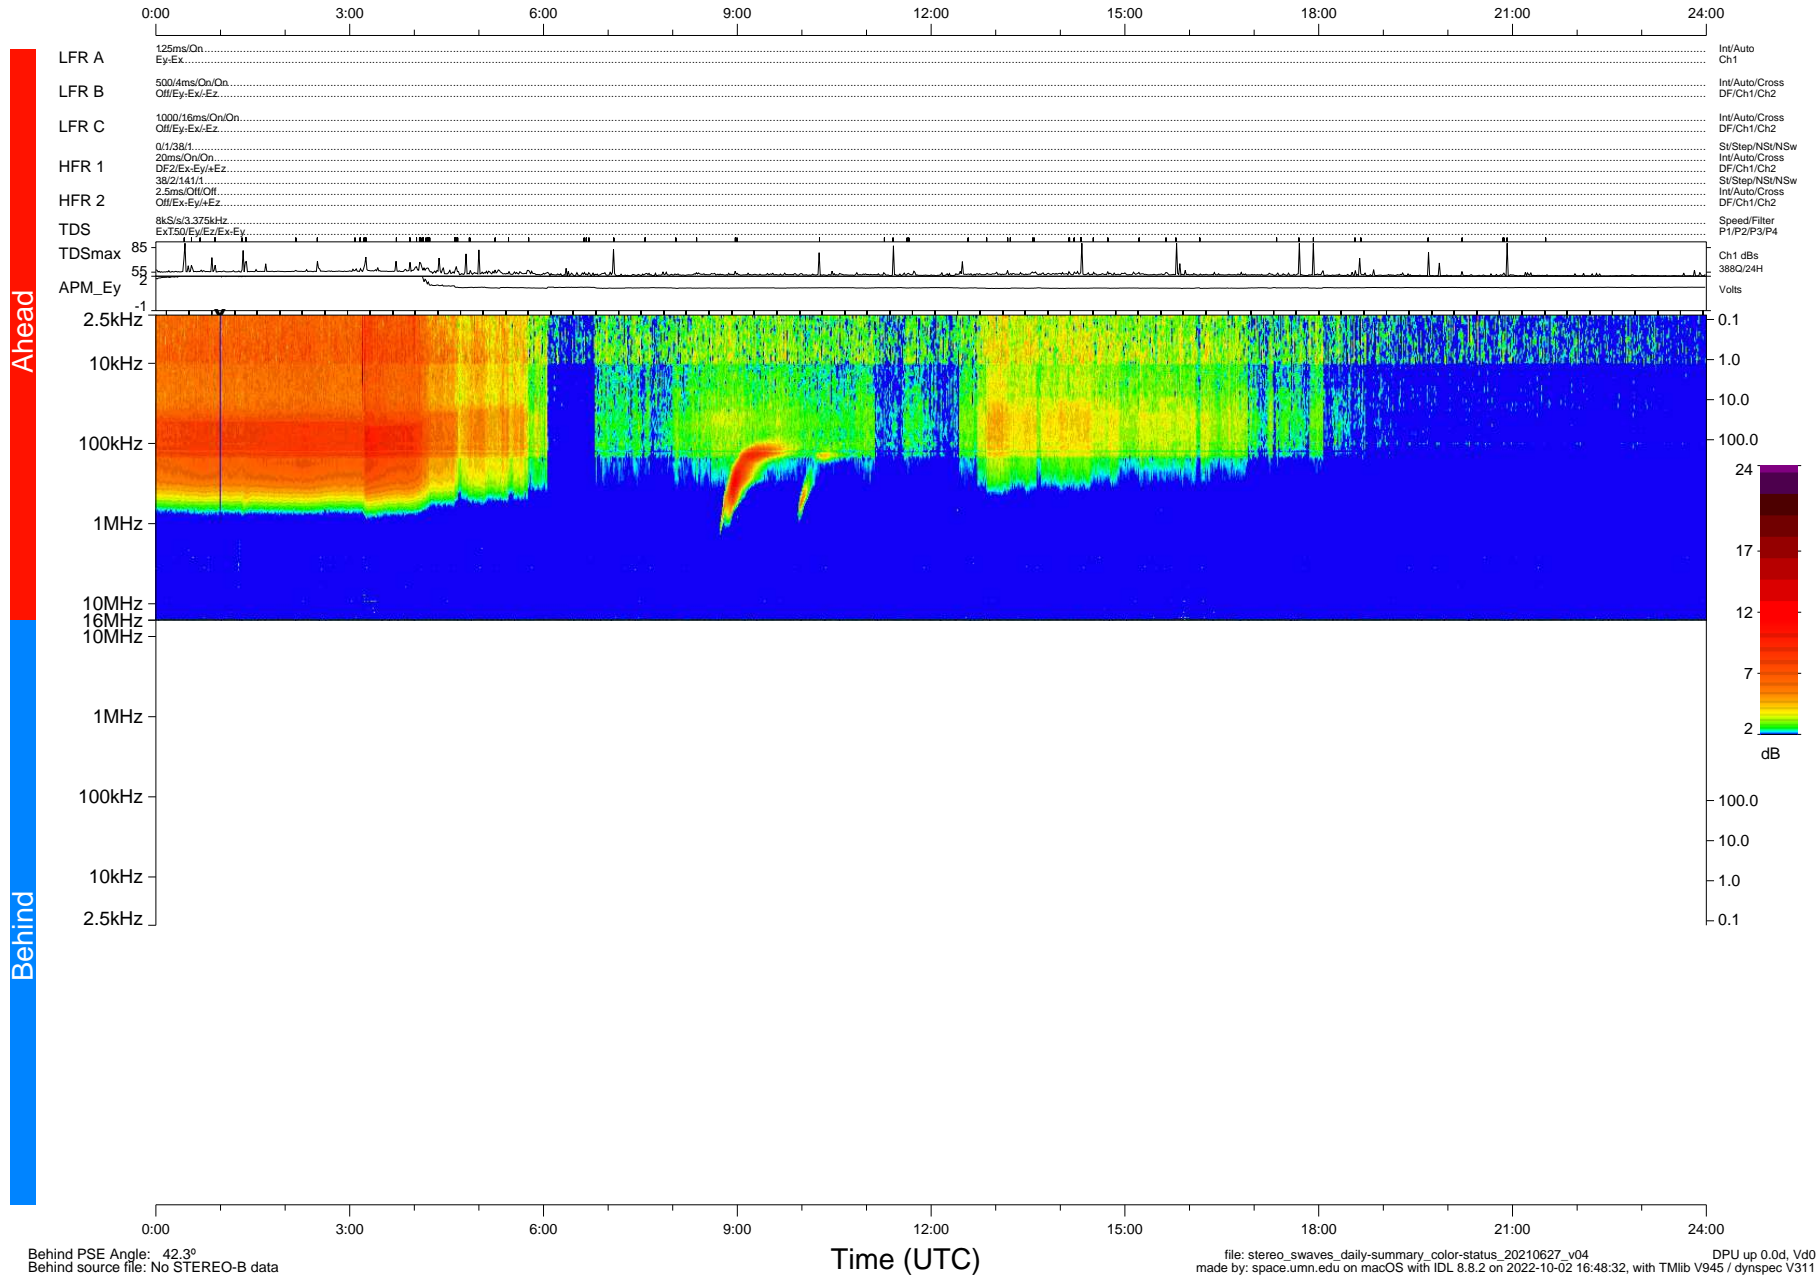

STEREO/WAVES Daily Summary - 27-Jun-2021 (DOY 178)

Ahead source file: swaves_ahead_2021_178_1_05.fin (Recovery: 100.0% HK, 109% Pkts)
 Ahead PSE Angle: -48.1°

DPU up 2181.9d, V412d40

Behind PSE Angle: 42.3°
 Behind source file: No STEREO-B data

file: stereo_swaves_daily-summary_color-status_20210627_v04
 made by: space.umn.edu on macOS with IDL 8.8.2 on 2022-10-02 16:48:32, with Tlib V945 / dynspec V311
 DPU up 0.0d, Vd0