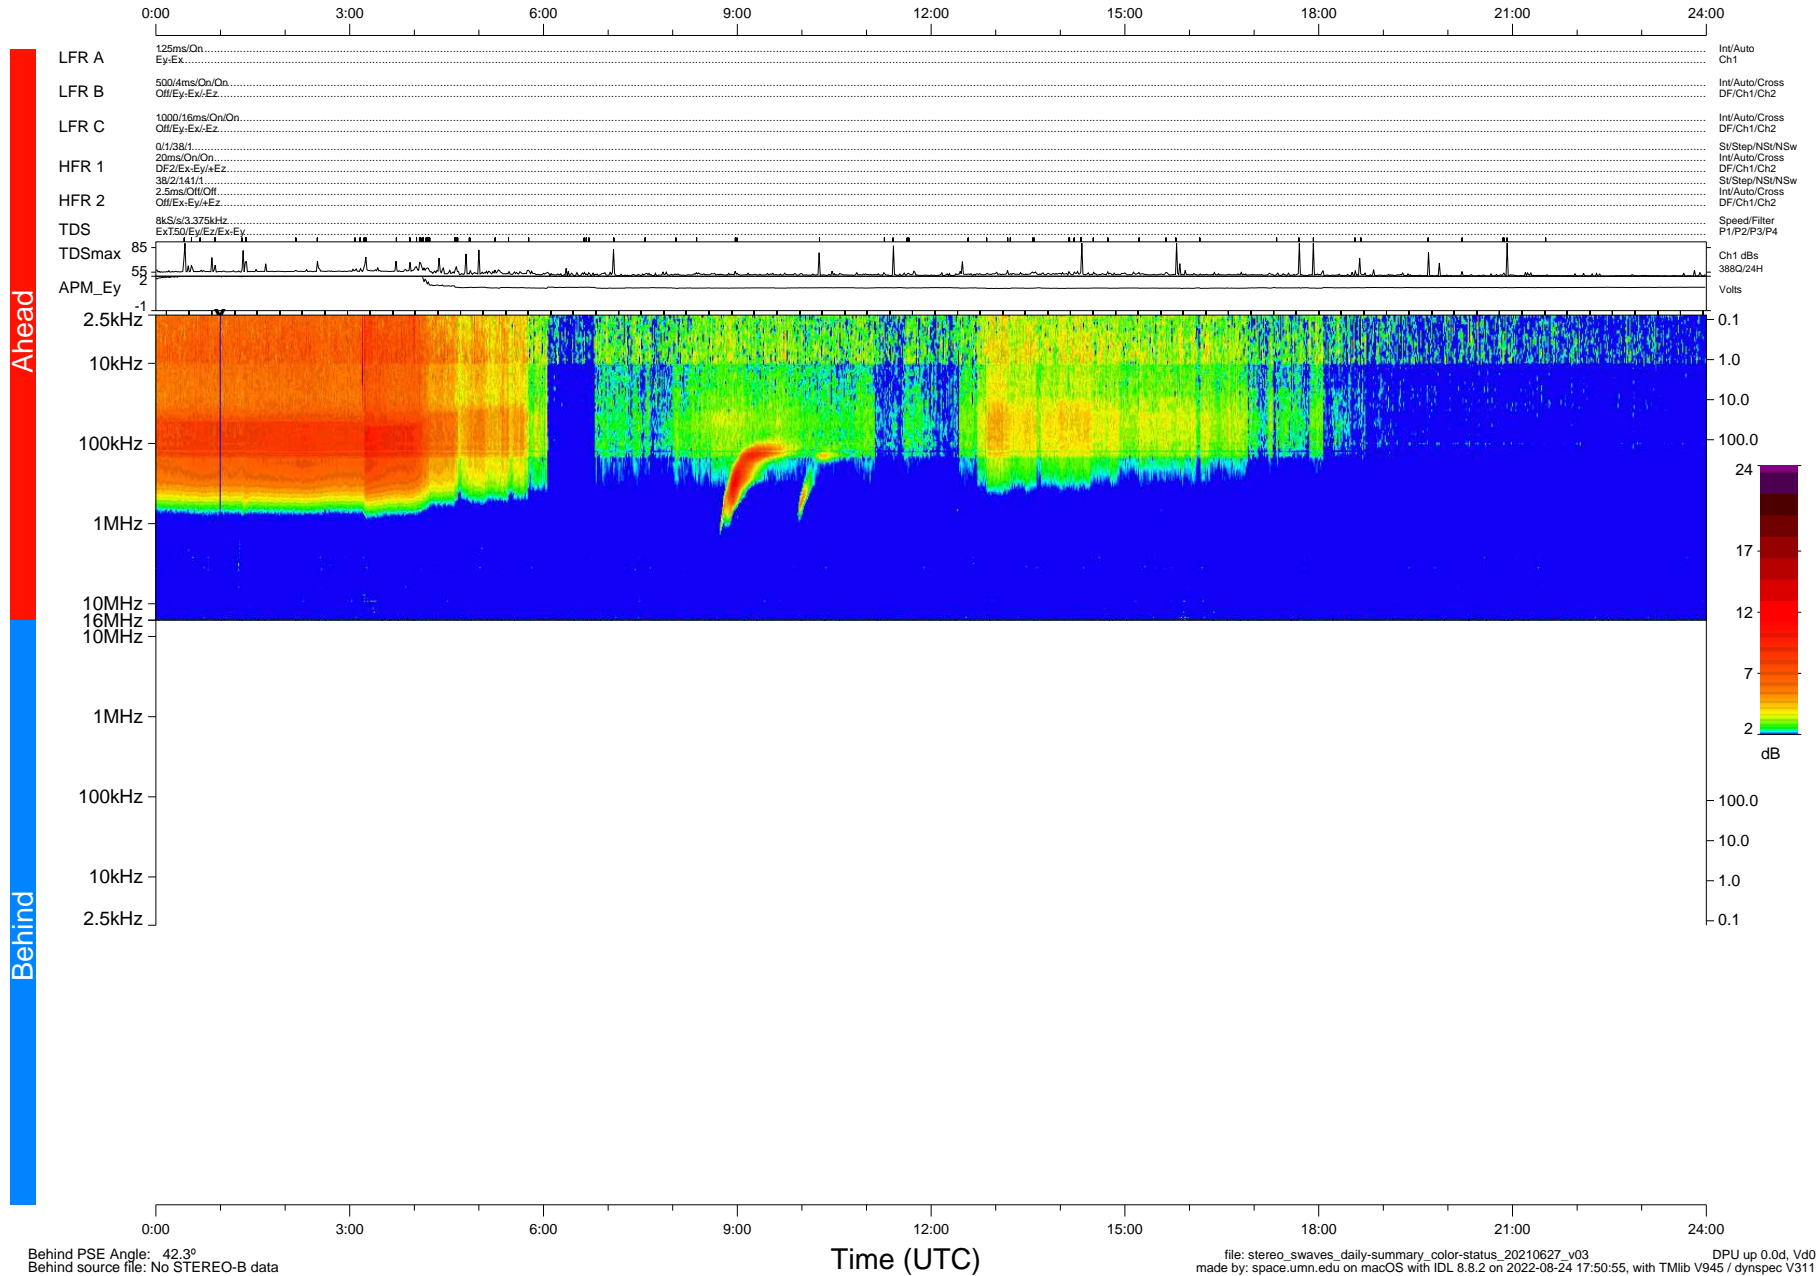

# STEREO/WAVES Daily Summary - 27-Jun-2021 (DOY 178)

Ahead source file: swaves\_ahead\_2021\_178\_1\_05.fin (Recovery: 100.0% HK, 109% Pkts)  
 Ahead PSE Angle: -48.1°

DPU up 2181.9d, V412d40

Behind PSE Angle: 42.3°  
 Behind source file: No STEREO-B data

file: stereo\_swaves\_daily-summary\_color-status\_20210627\_v03  
 made by: space.umn.edu on macOS with IDL 8.8.2 on 2022-08-24 17:50:55, with Tlib V945 / dynspec V311  
 DPU up 0.0d, Vd0