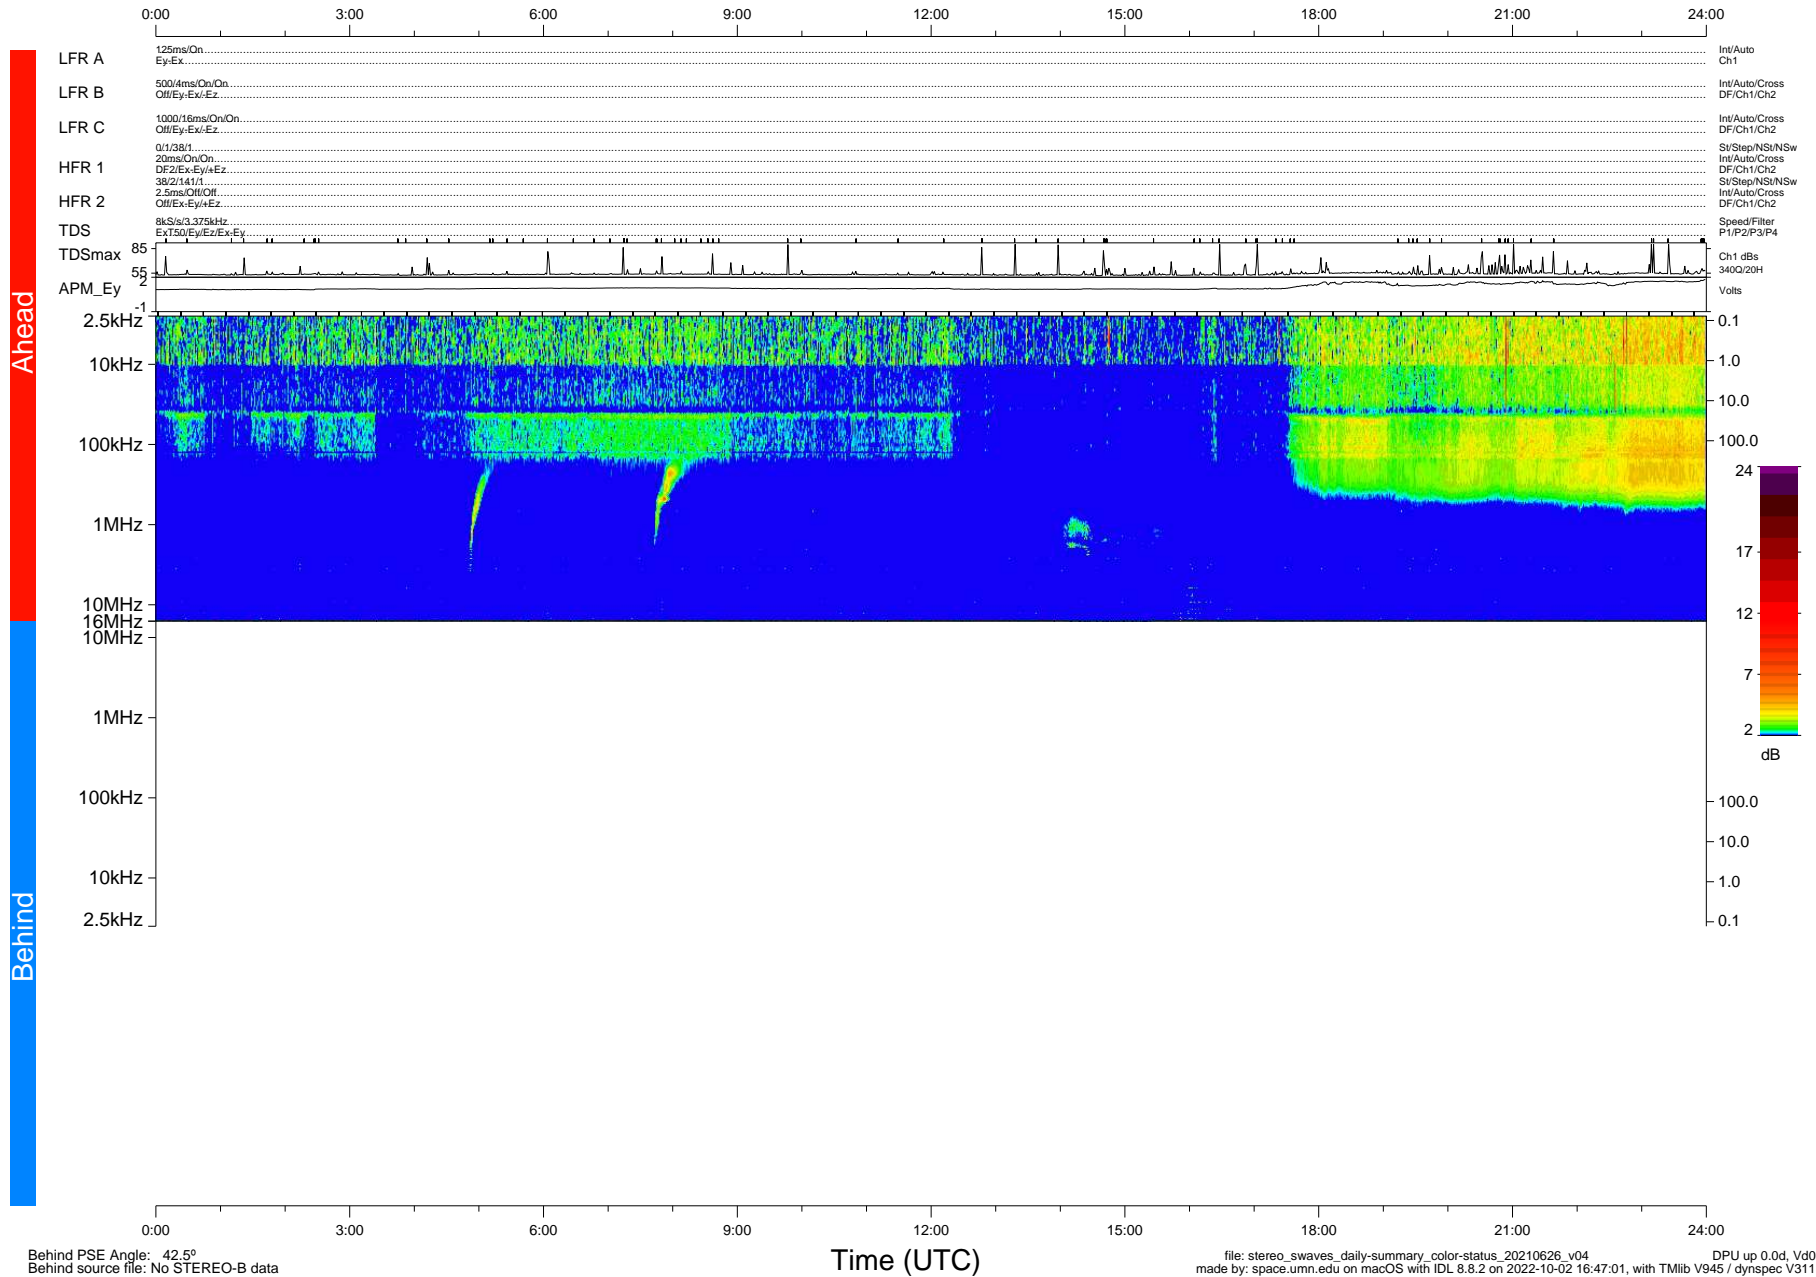

STEREO/WAVES Daily Summary - 26-Jun-2021 (DOY 177)

Ahead source file: swaves_ahead_2021_177_1_05.fin (Recovery: 100.0% HK, 102% Pkts)
 Ahead PSE Angle: -48.2°

DPU up 2180.9d, V412d40

Behind PSE Angle: 42.5°
 Behind source file: No STEREO-B data

file: stereo_swaves_daily-summary_color-status_20210626_v04
 made by: space.umn.edu on macOS with IDL 8.8.2 on 2022-10-02 16:47:01, with Tlib V945 / dynspec V311
 DPU up 0.0d, Vd0