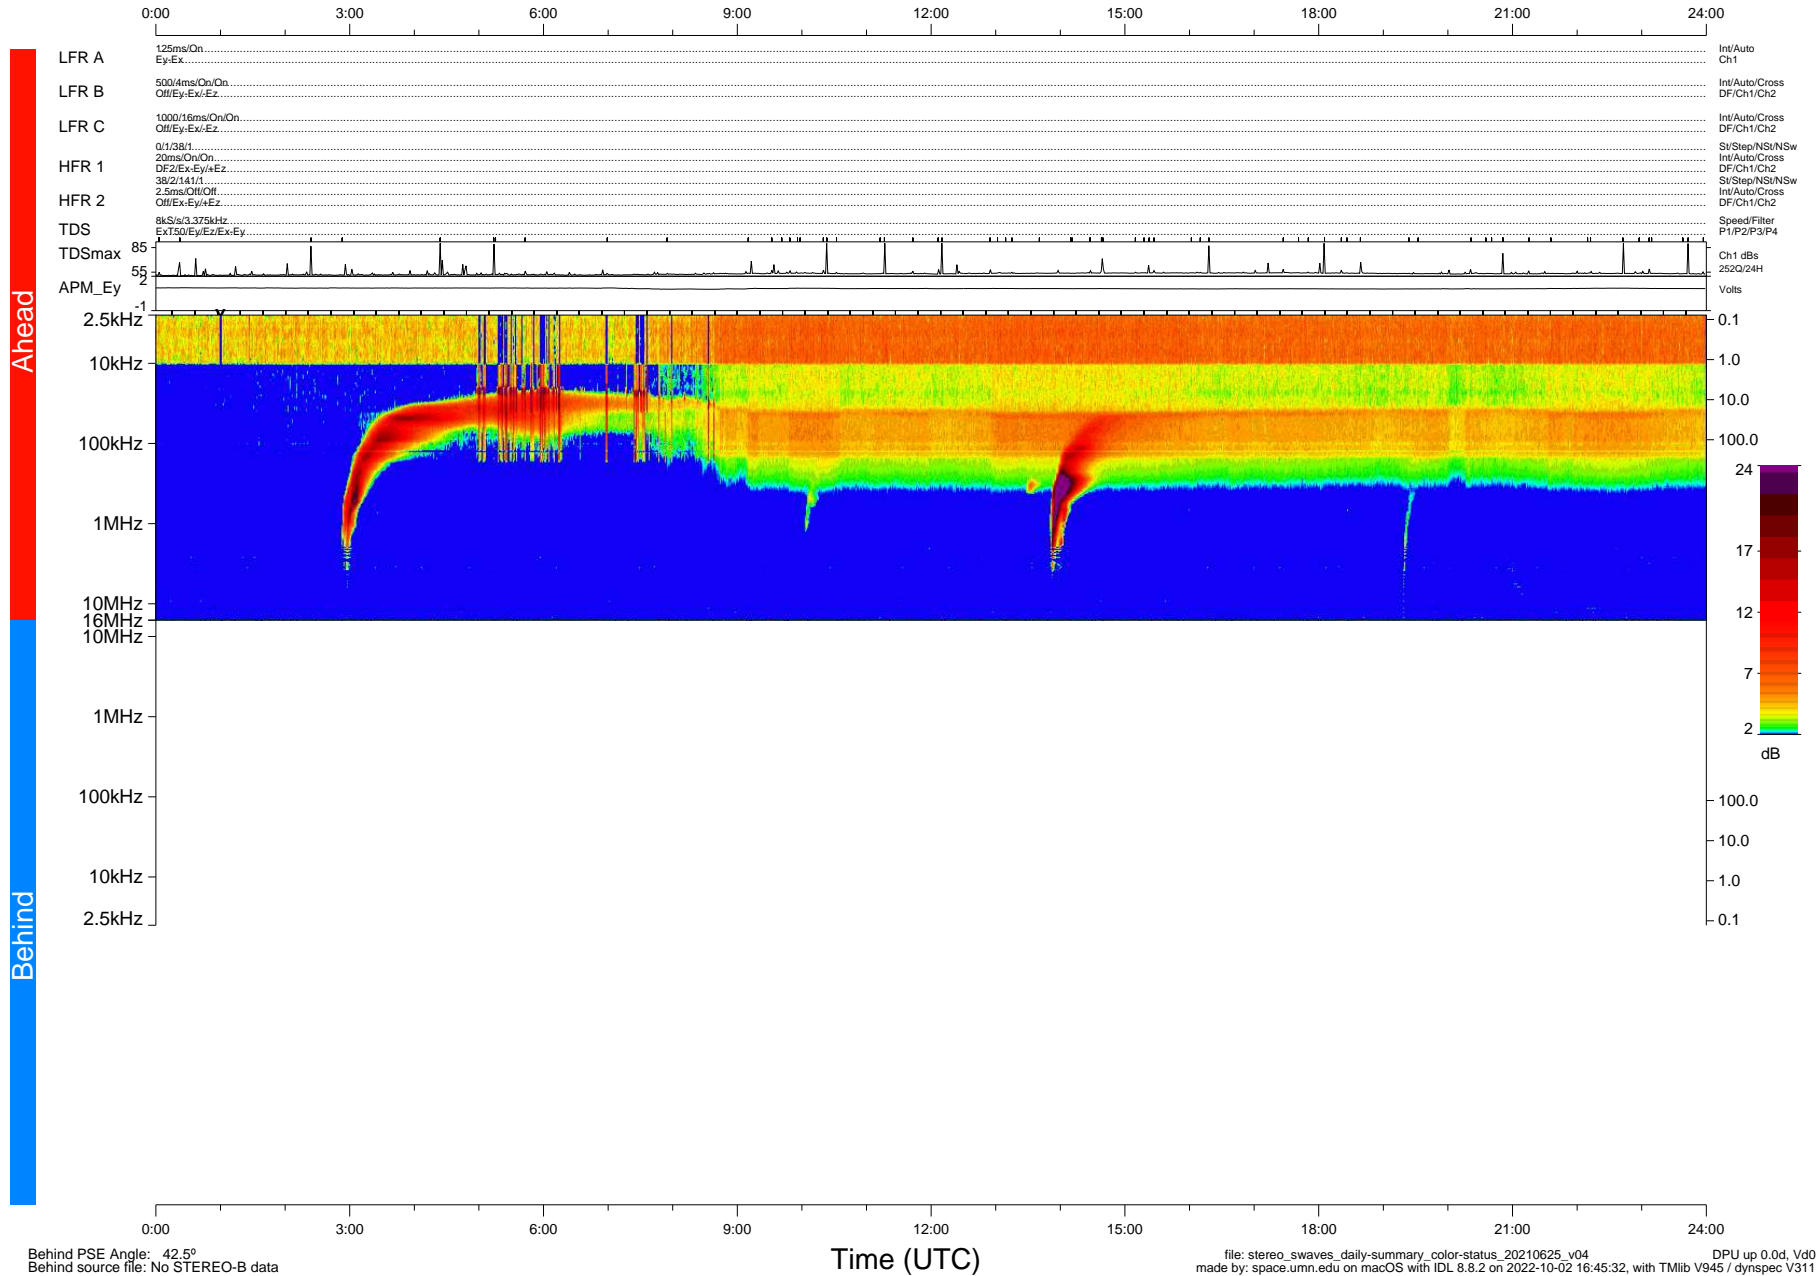

STEREO/WAVES Daily Summary - 25-Jun-2021 (DOY 176)

Ahead source file: swaves_ahead_2021_176_1_05.fin (Recovery: 100.0% HK, 89% Pkts)
 Ahead PSE Angle: -48.3°

DPU up 2179.9d, V412d40

Behind PSE Angle: 42.5°
 Behind source file: No STEREO-B data

file: stereo_swaves_daily-summary_color-status_20210625_v04 DPU up 0.0d, Vd0
 made by: space.umn.edu on macOS with IDL 8.8.2 on 2022-10-02 16:45:32, with Tlib V945 / dynspec V311