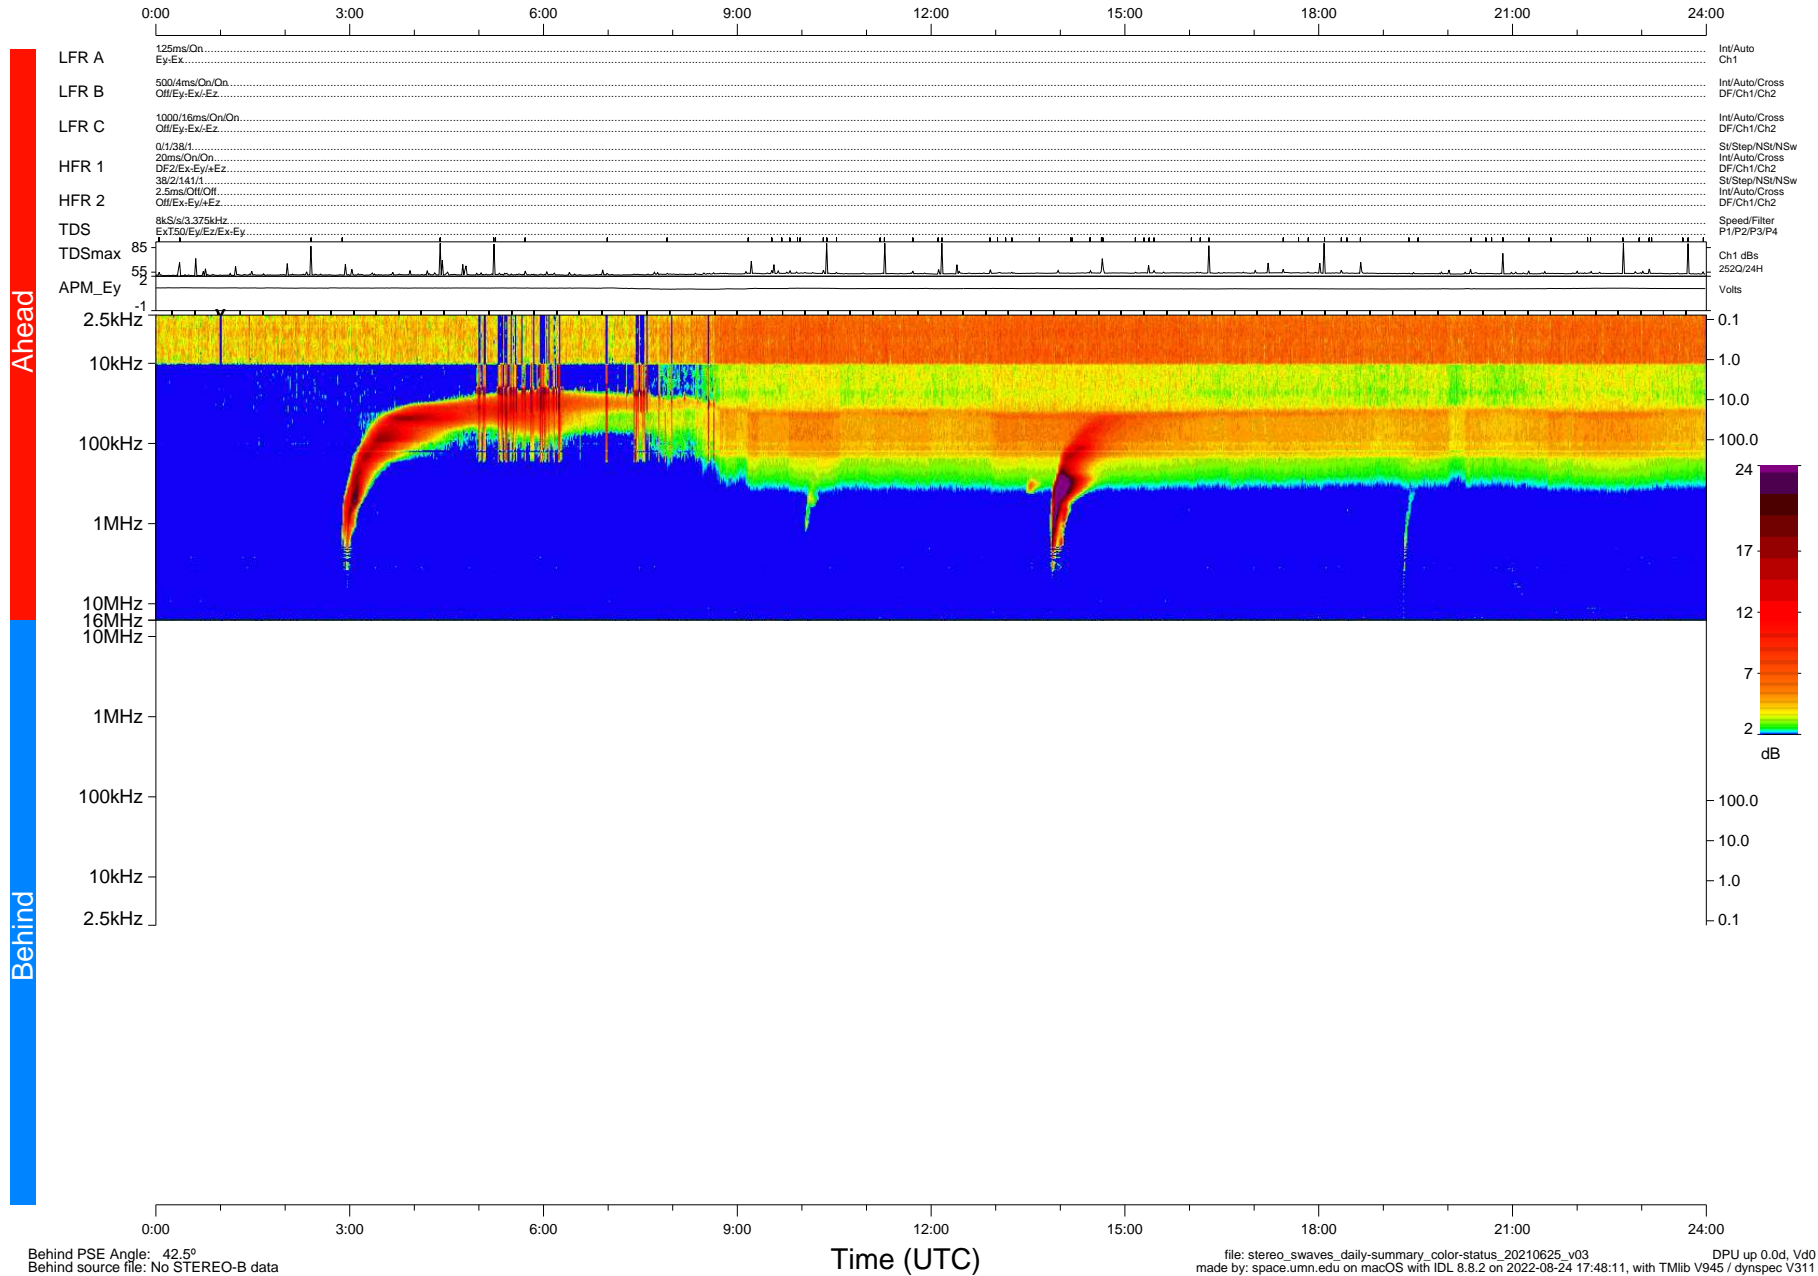

STEREO/WAVES Daily Summary - 25-Jun-2021 (DOY 176)

Ahead source file: swaves_ahead_2021_176_1_05.fin (Recovery: 100.0% HK, 89% PKts)
 Ahead PSE Angle: -48.3°

DPU up 2179.9d, V412d40

Behind PSE Angle: 42.5°
 Behind source file: No STEREO-B data

file: stereo_swaves_daily-summary_color-status_20210625_v03
 made by: space.umn.edu on macOS with IDL 8.8.2 on 2022-08-24 17:48:11, with Tlib V945 / dynspec V311
 DPU up 0.0d, Vd0