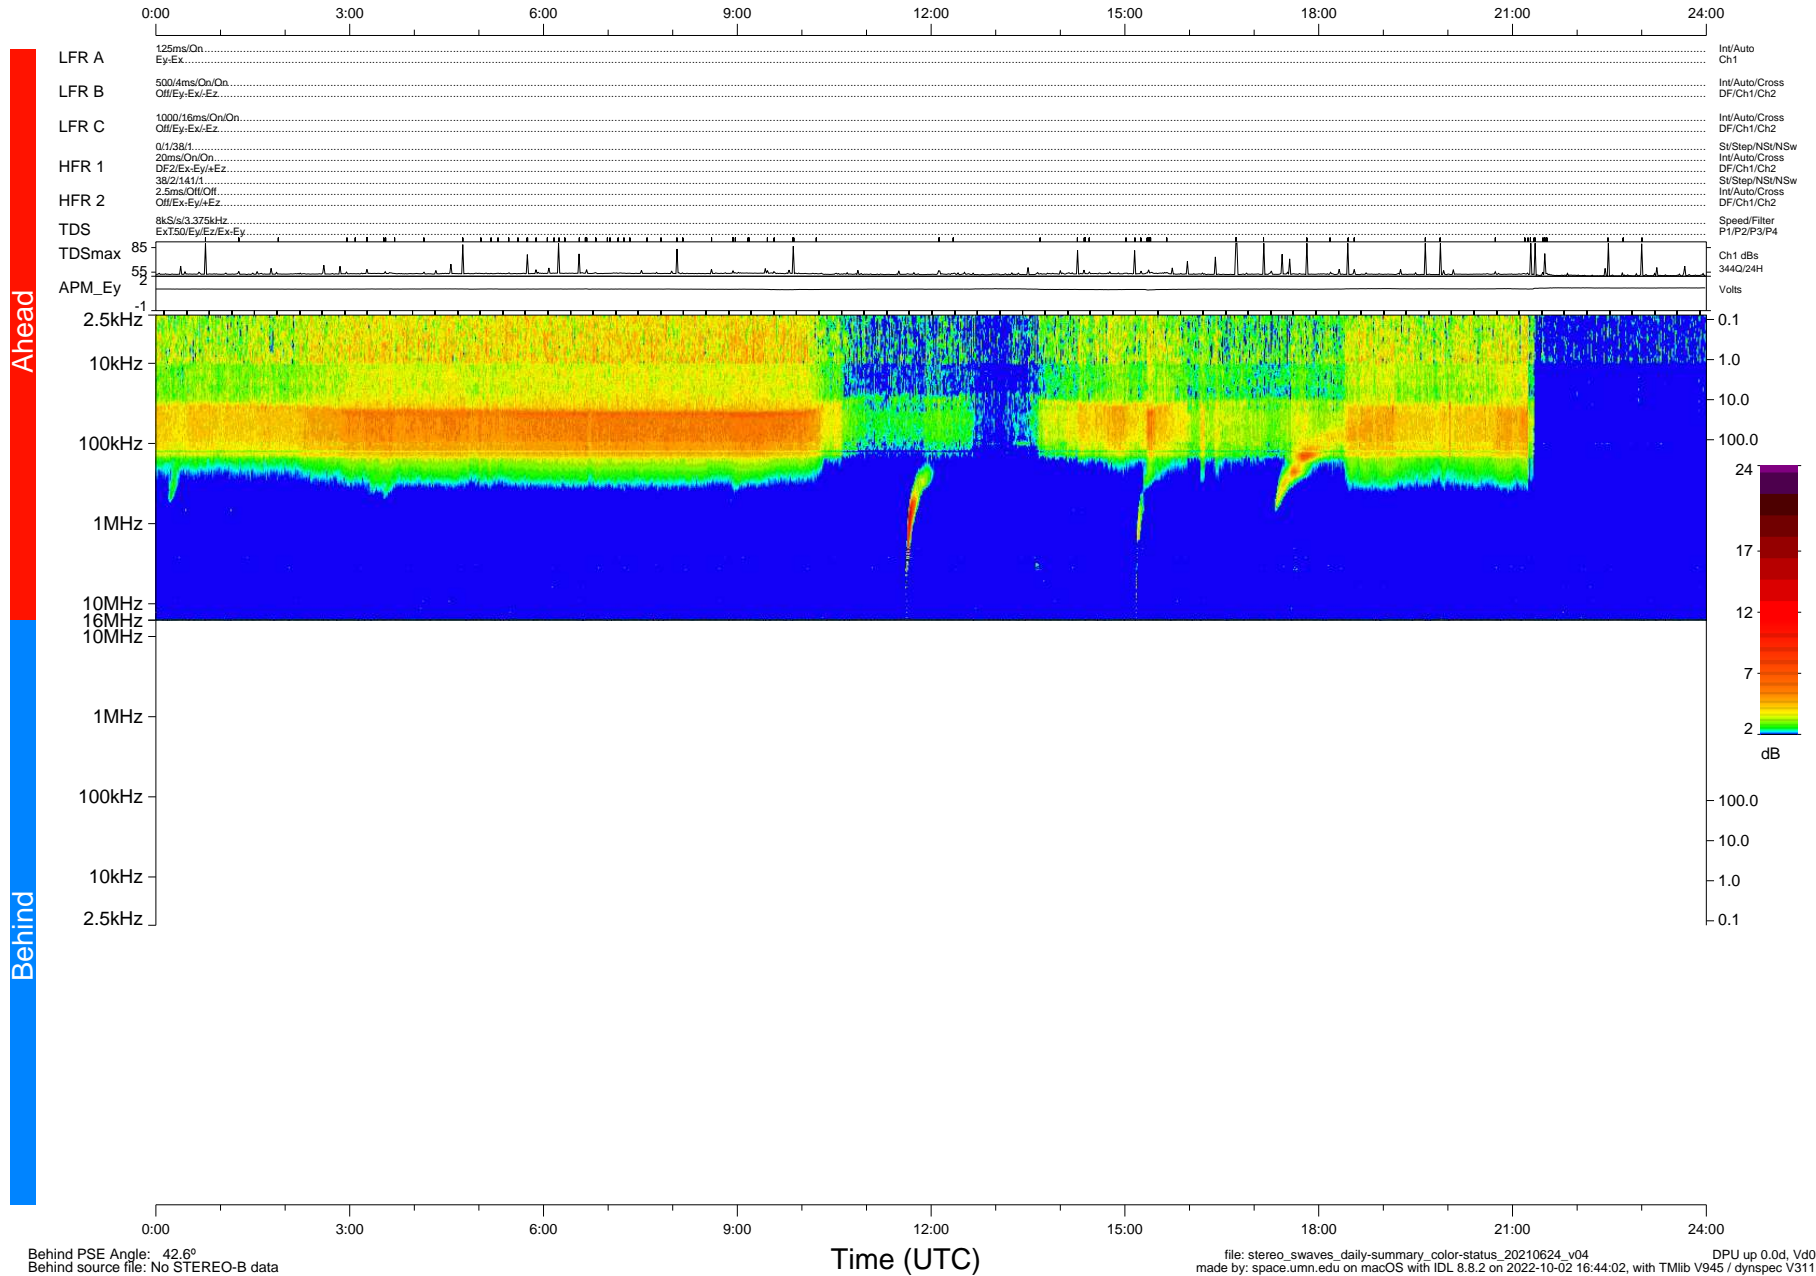

STEREO/WAVES Daily Summary - 24-Jun-2021 (DOY 175)

Ahead source file: swaves_ahead_2021_175_1_06.fin (Recovery: 100.0% HK, 103% Pkts)
 Ahead PSE Angle: -48.4°

DPU up 2178.9d, V412d40

Behind PSE Angle: 42.6°
 Behind source file: No STEREO-B data

file: stereo_swaves_daily-summary_color-status_20210624_v04 DPU up 0.0d, Vd0
 made by: space.umn.edu on macOS with IDL 8.8.2 on 2022-10-02 16:44:02, with Tlib V945 / dynspec V311