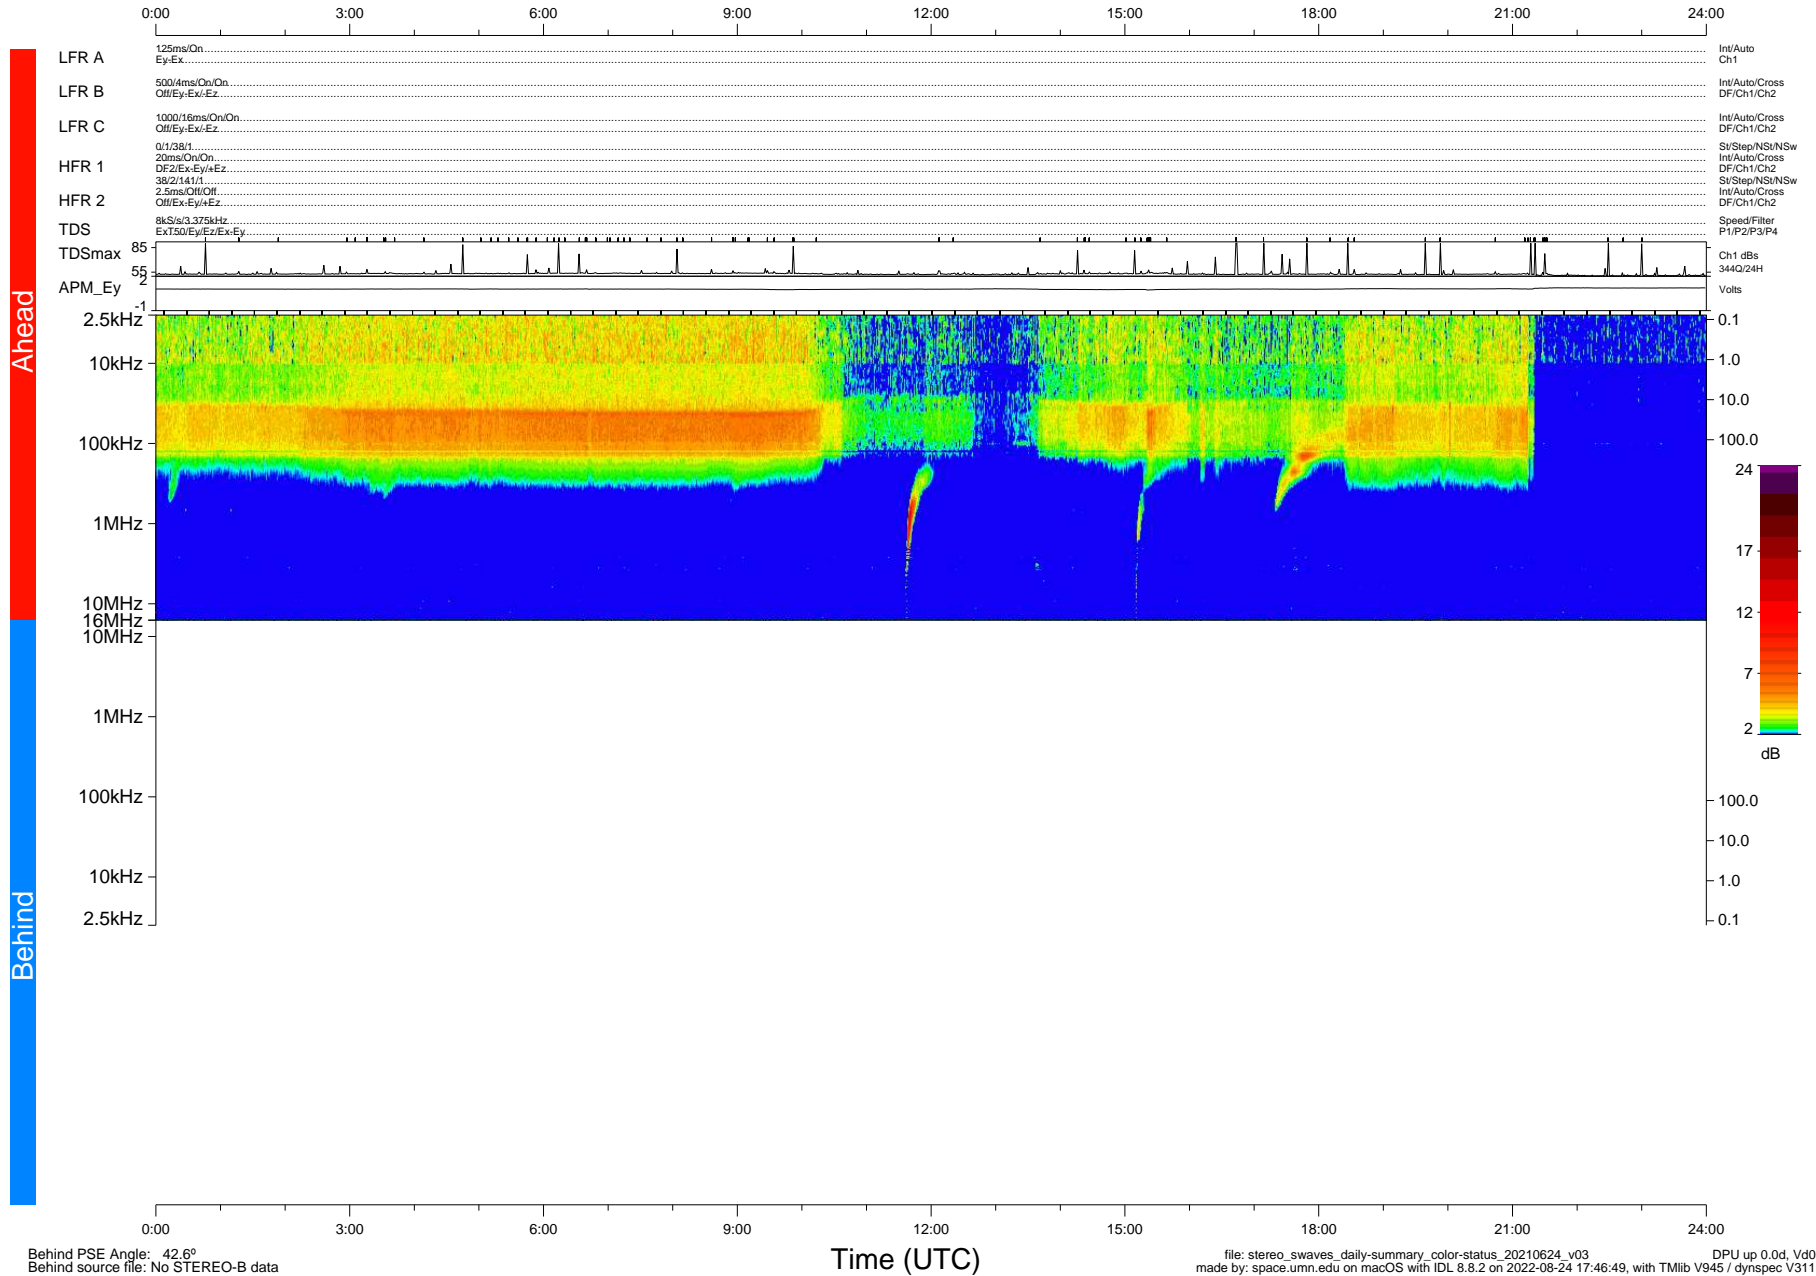

STEREO/WAVES Daily Summary - 24-Jun-2021 (DOY 175)

Ahead source file: swaves_ahead_2021_175_1_06.fin (Recovery: 100.0% HK, 103% Pkts)
 Ahead PSE Angle: -48.4°

DPU up 2178.9d, V412d40

Behind PSE Angle: 42.6°
 Behind source file: No STEREO-B data

file: stereo_swaves_daily-summary_color-status_20210624_v03 DPU up 0.0d, Vd0
 made by: space.umn.edu on macOS with IDL 8.8.2 on 2022-08-24 17:46:49, with Tlib V945 / dynspec V311