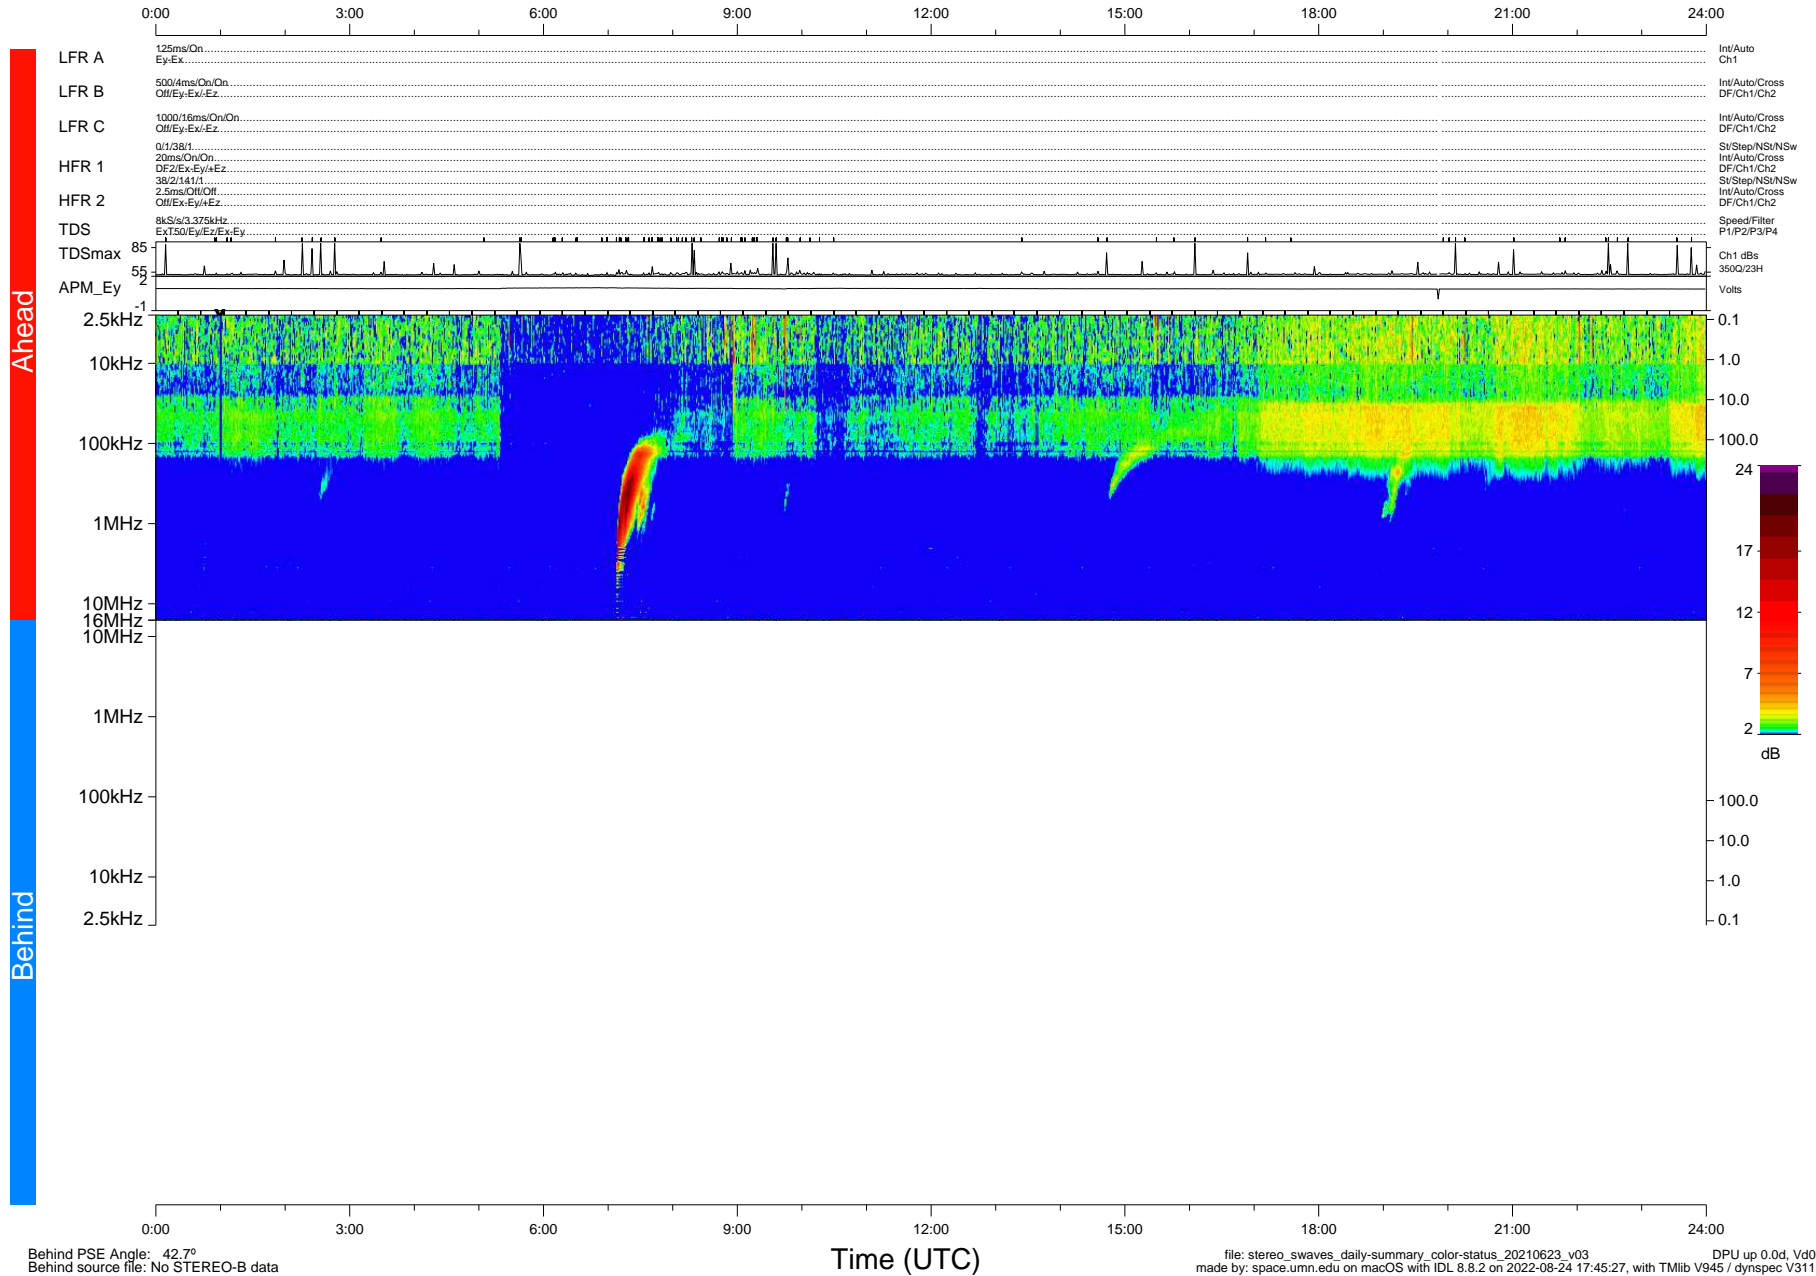

# STEREO/WAVES Daily Summary - 23-Jun-2021 (DOY 174)

Ahead source file: swaves\_ahead\_2021\_174\_1\_06.fin (Recovery: 99.9% HK, 104% Pkts)  
 Ahead PSE Angle: -48.5°

DPU up 2177.9d, V412d40

Behind PSE Angle: 42.7°  
 Behind source file: No STEREO-B data

file: stereo\_swaves\_daily-summary\_color-status\_20210623\_v03  
 made by: space.umn.edu on macOS with IDL 8.8.2 on 2022-08-24 17:45:27, with Tlib V945 / dynspec V311  
 DPU up 0.0d, Vd0