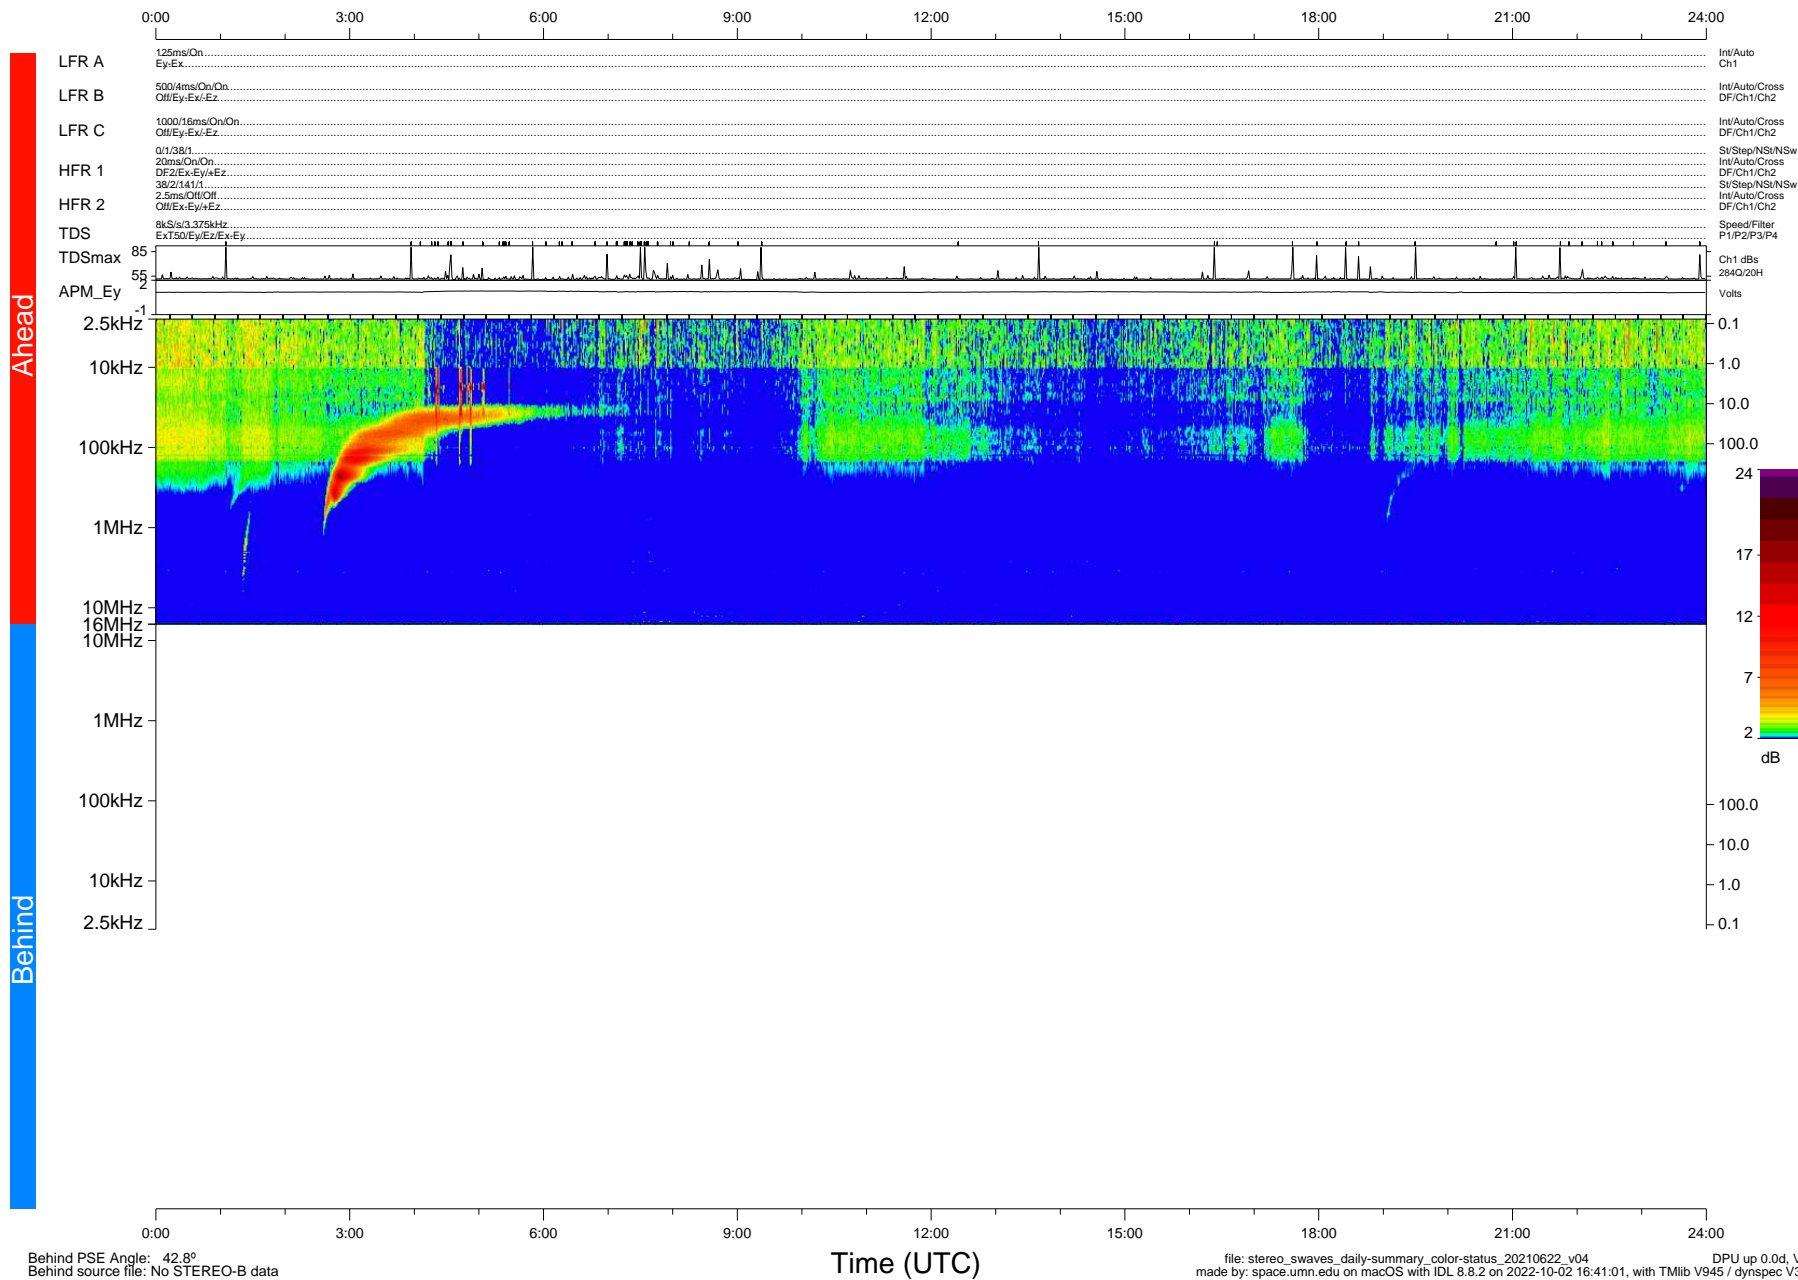

STEREO/WAVES Daily Summary - 22-Jun-2021 (DOY 173)

Ahead source file: swaves_ahead_2021_173_1_06.fin (Recovery: 100.0% HK, 93% Pkts)
Ahead PSE Angle: -48.6°

DPU up 2176.9d, V412d40

Behind PSE Angle: 42.8°
Behind source file: No STEREO-B data

Time (UTC)