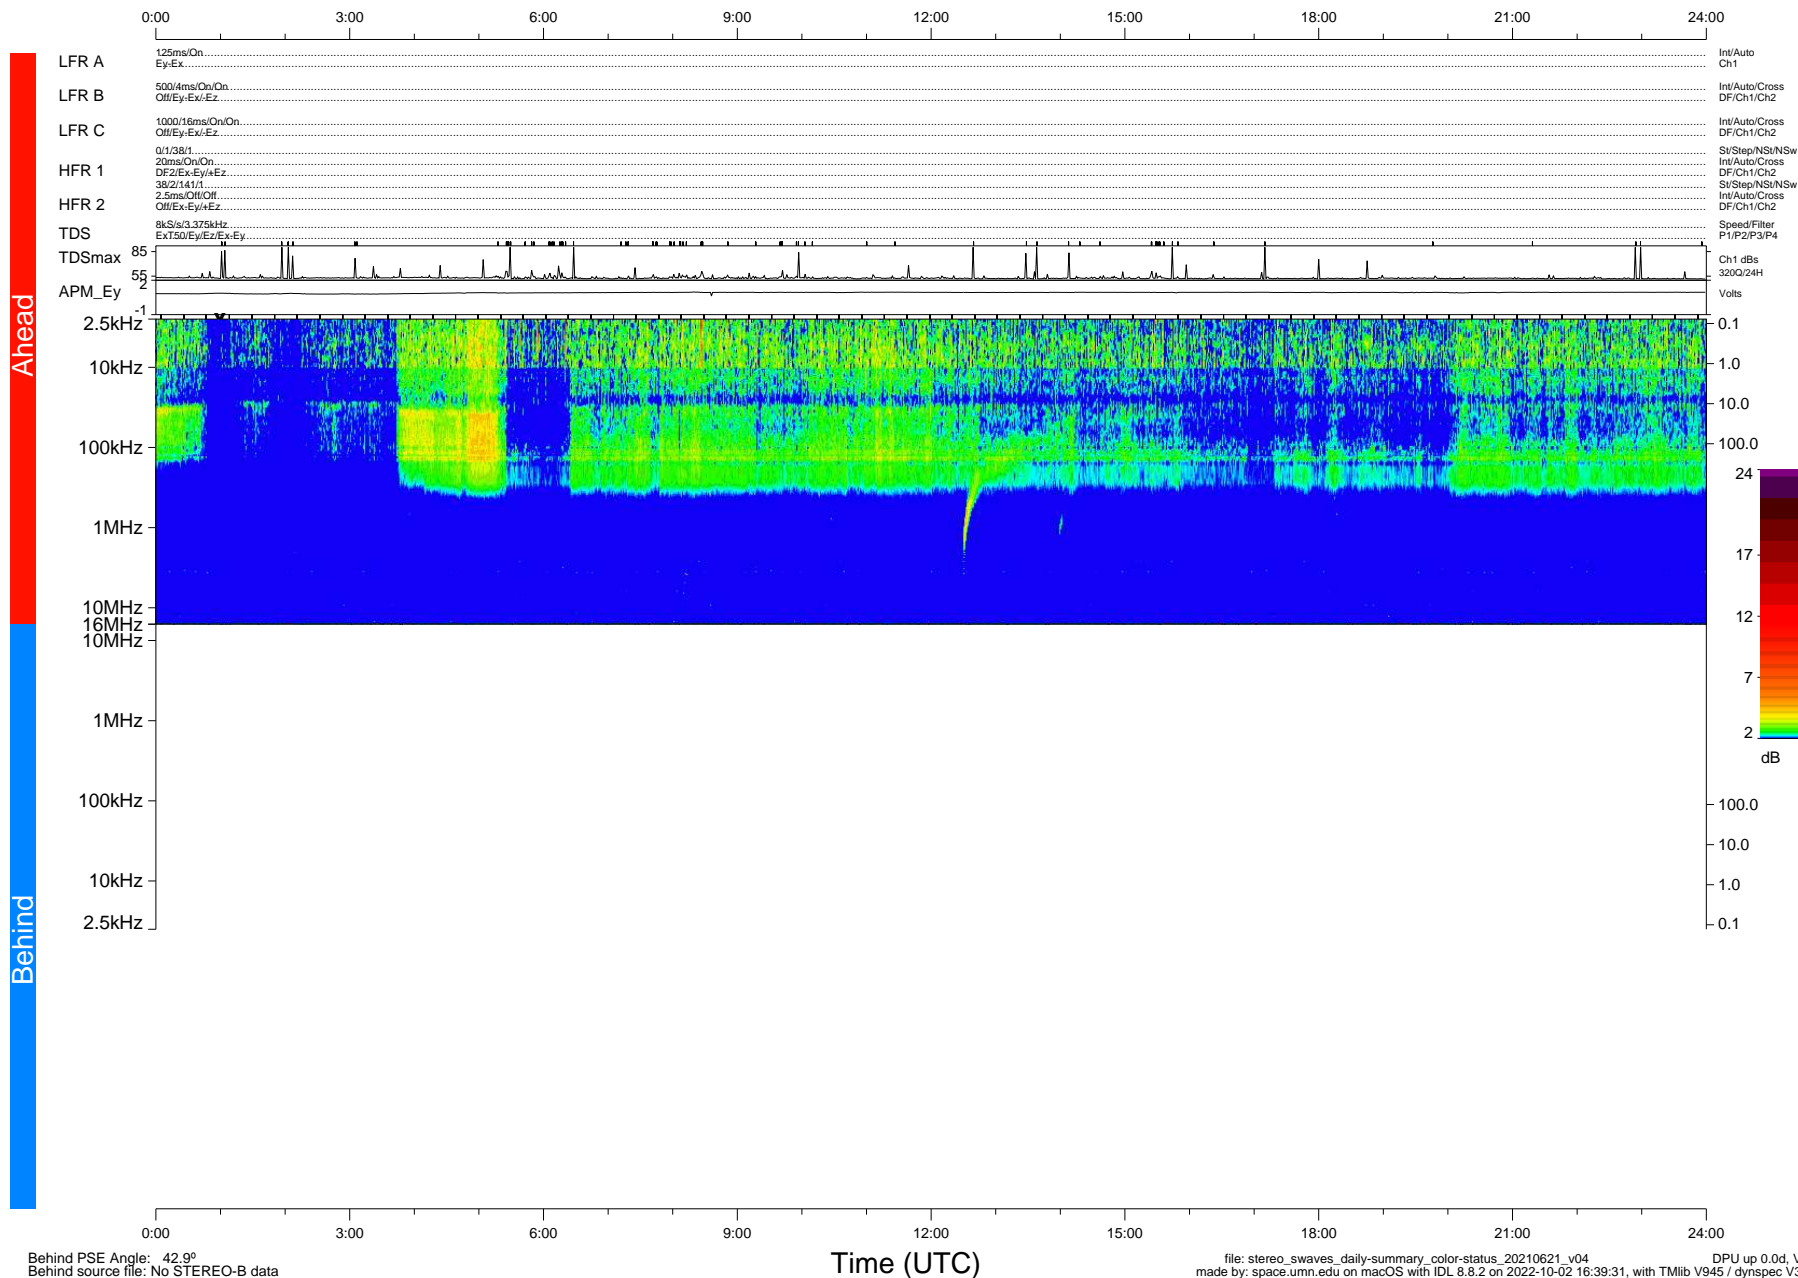

# STEREO/WAVES Daily Summary - 21-Jun-2021 (DOY 172)

Ahead source file: swaves\_ahead\_2021\_172\_1\_06.fin (Recovery: 100.0% HK, 99% Pkts)  
 Ahead PSE Angle: -48.7°

DPU up 2175.9d, V412d40

Behind PSE Angle: 42.9°  
 Behind source file: No STEREO-B data

Time (UTC)

file: stereo\_swaves\_daily-summary\_color-status\_20210621\_v04  
 made by: space.umn.edu on macOS with IDL 8.8.2 on 2022-10-02 16:39:31, with Tlib V945 / dynspec V311

DPU up 0.0d, Vd0