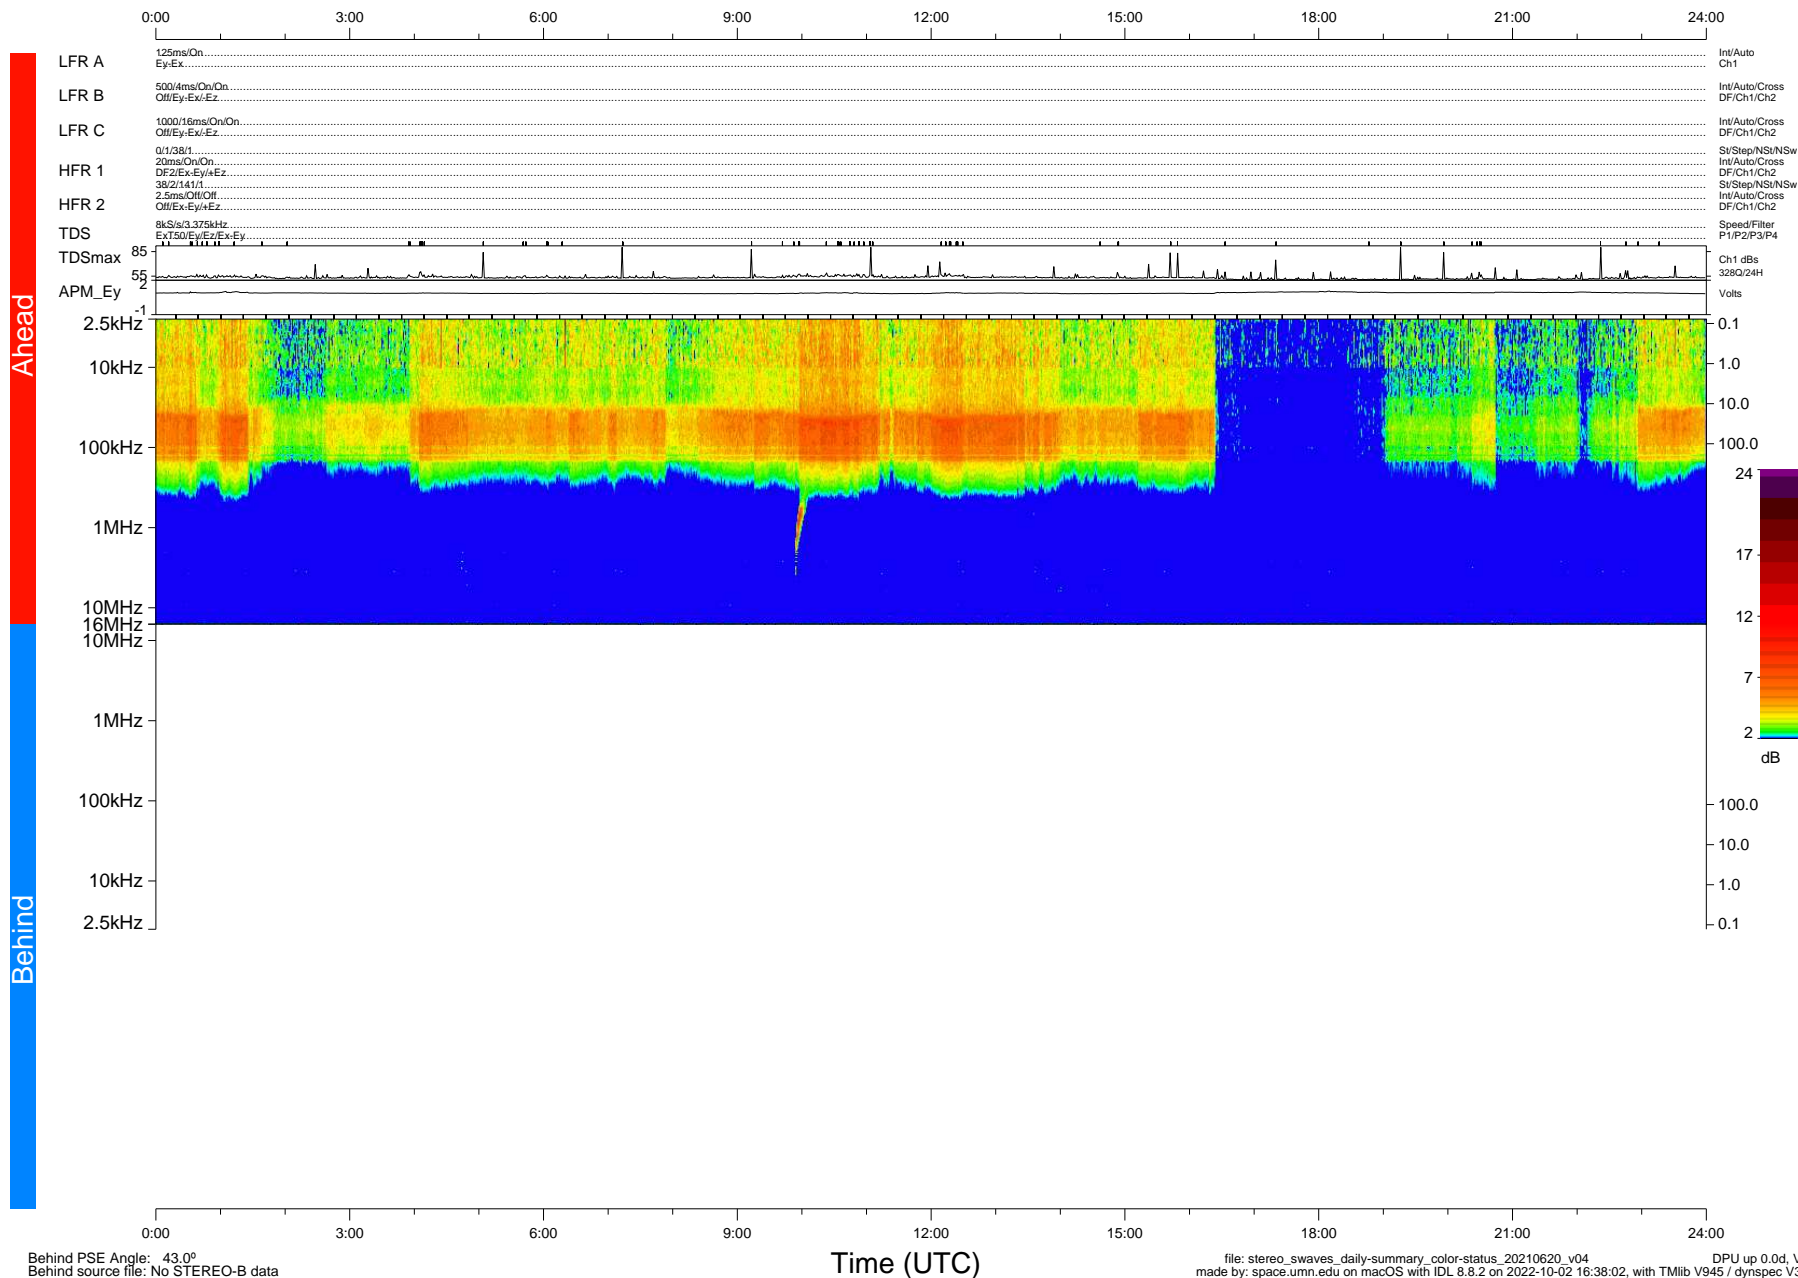

STEREO/WAVES Daily Summary - 20-Jun-2021 (DOY 171)

Ahead source file: swaves_ahead_2021_171_1_06.fin (Recovery: 100.0% HK, 100% Pkts)
Ahead PSE Angle: -48.8°

DPU up 2174.9d, V412d40

Behind PSE Angle: 43.0°
Behind source file: No STEREO-B data