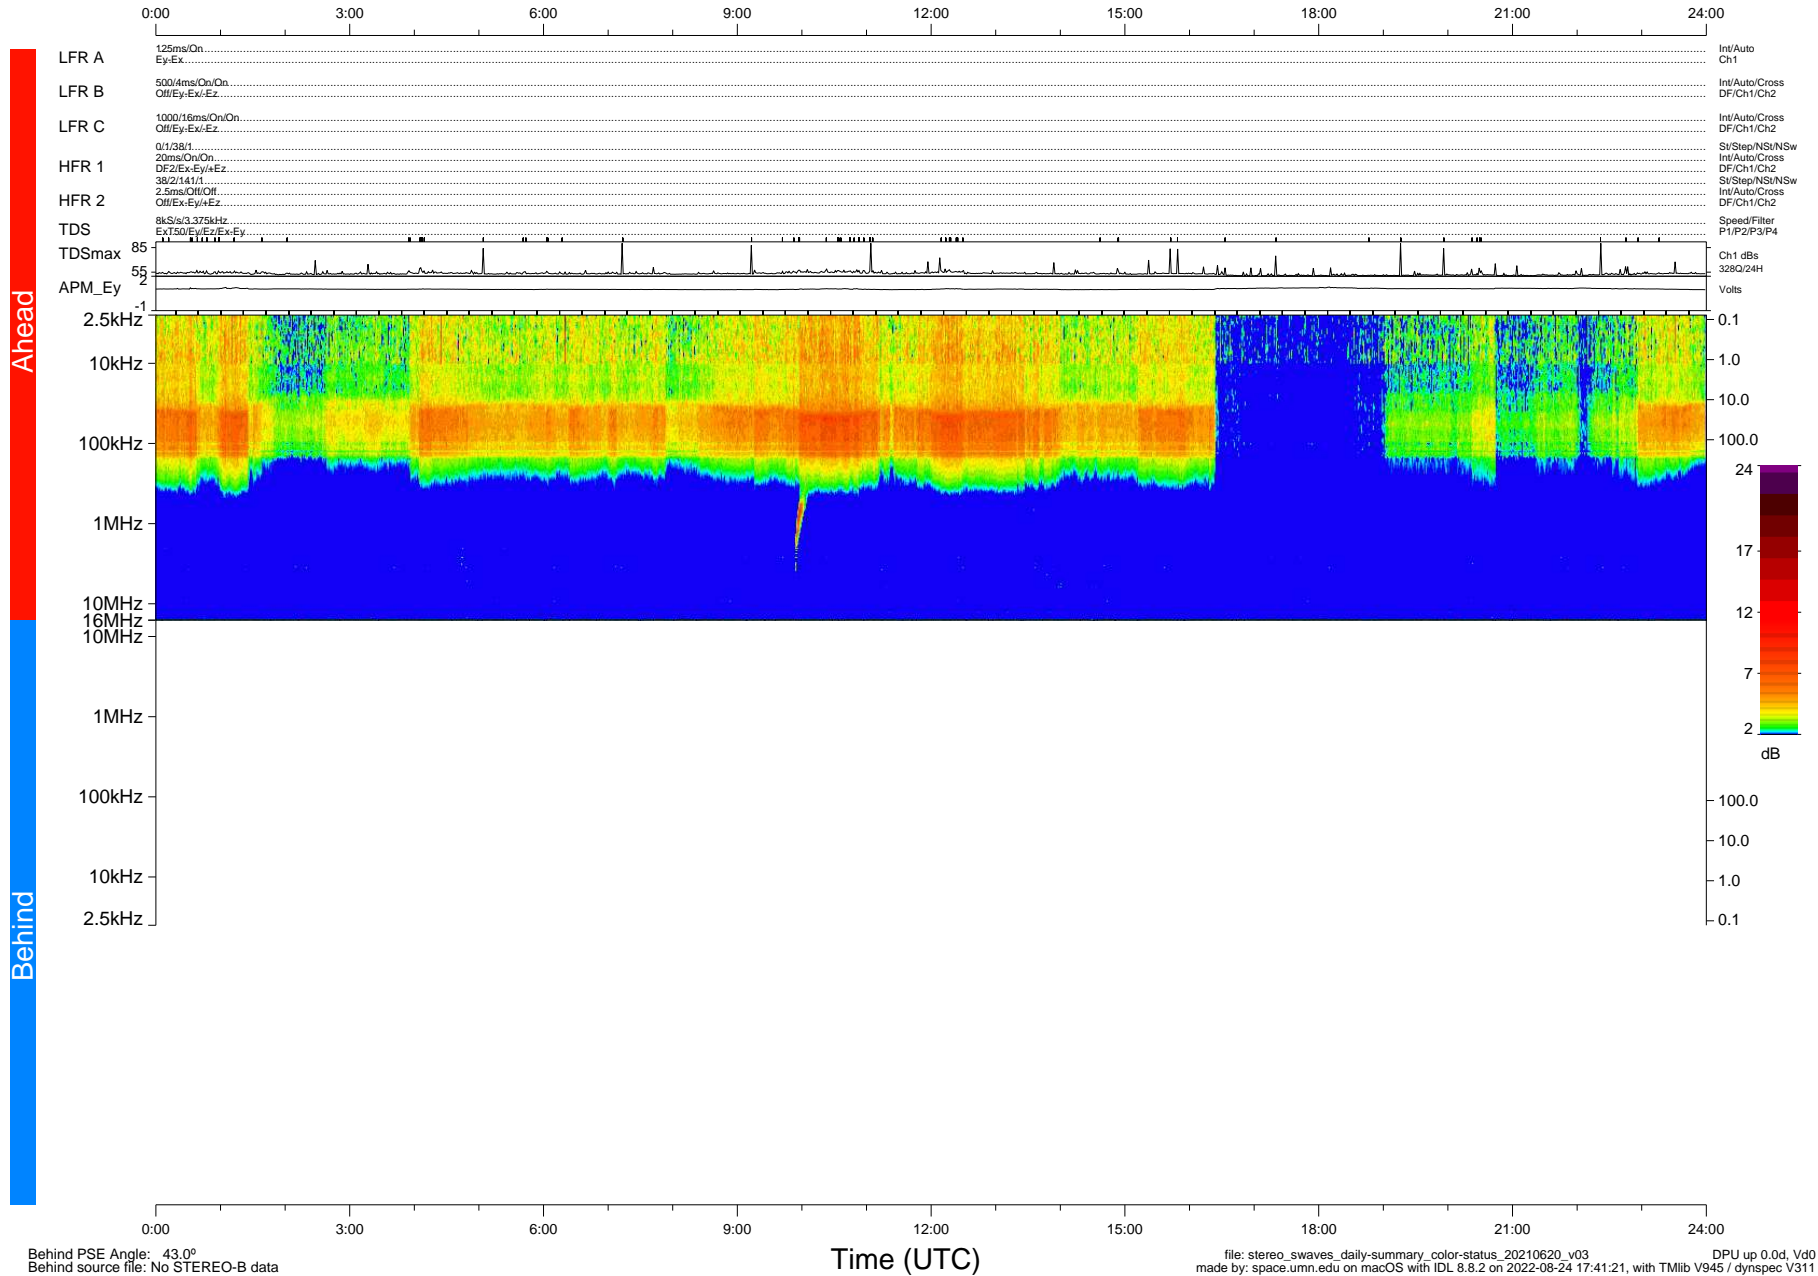

STEREO/WAVES Daily Summary - 20-Jun-2021 (DOY 171)

Ahead source file: swaves_ahead_2021_171_1_06.fin (Recovery: 100.0% HK, 100% Pkts)
 Ahead PSE Angle: -48.8°

DPU up 2174.9d, V412d40

Behind PSE Angle: 43.0°
 Behind source file: No STEREO-B data

Time (UTC)

file: stereo_swaves_daily-summary_color-status_20210620_v03 DPU up 0.0d, Vd0
 made by: space.umn.edu on macOS with IDL 8.8.2 on 2022-08-24 17:41:21, with Tlib V945 / dynspec V311