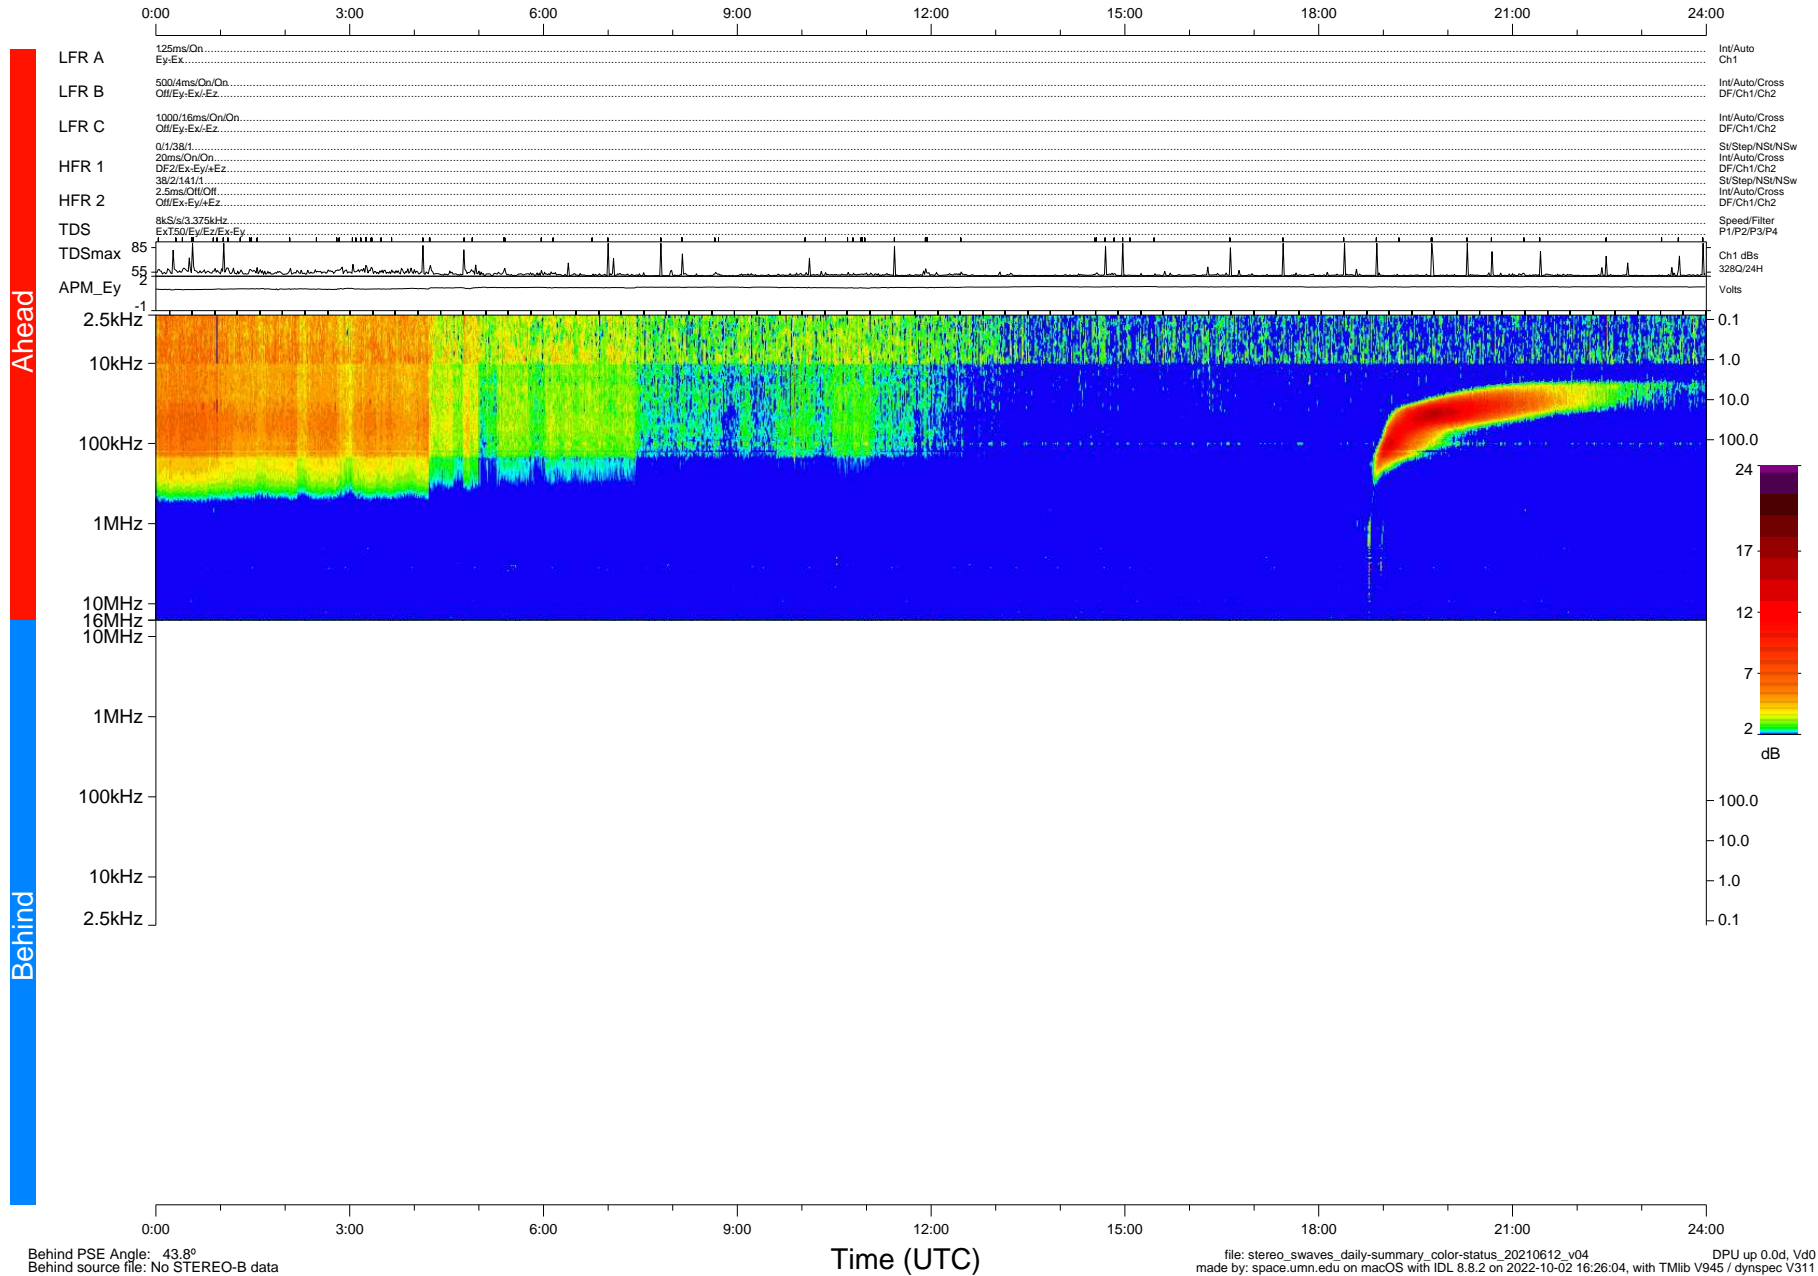

STEREO/WAVES Daily Summary - 12-Jun-2021 (DOY 163)

Ahead source file: swaves_ahead_2021_163_1_05.fin (Recovery: 100.0% HK, 101% Pkts)
 Ahead PSE Angle: -49.5°

DPU up 2166.9d, V412d40

Behind PSE Angle: 43.8°
 Behind source file: No STEREO-B data

file: stereo_swaves_daily-summary_color-status_20210612_v04 DPU up 0.0d, Vd0
 made by: space.umn.edu on macOS with IDL 8.8.2 on 2022-10-02 16:26:04, with Tlib V945 / dynspec V311