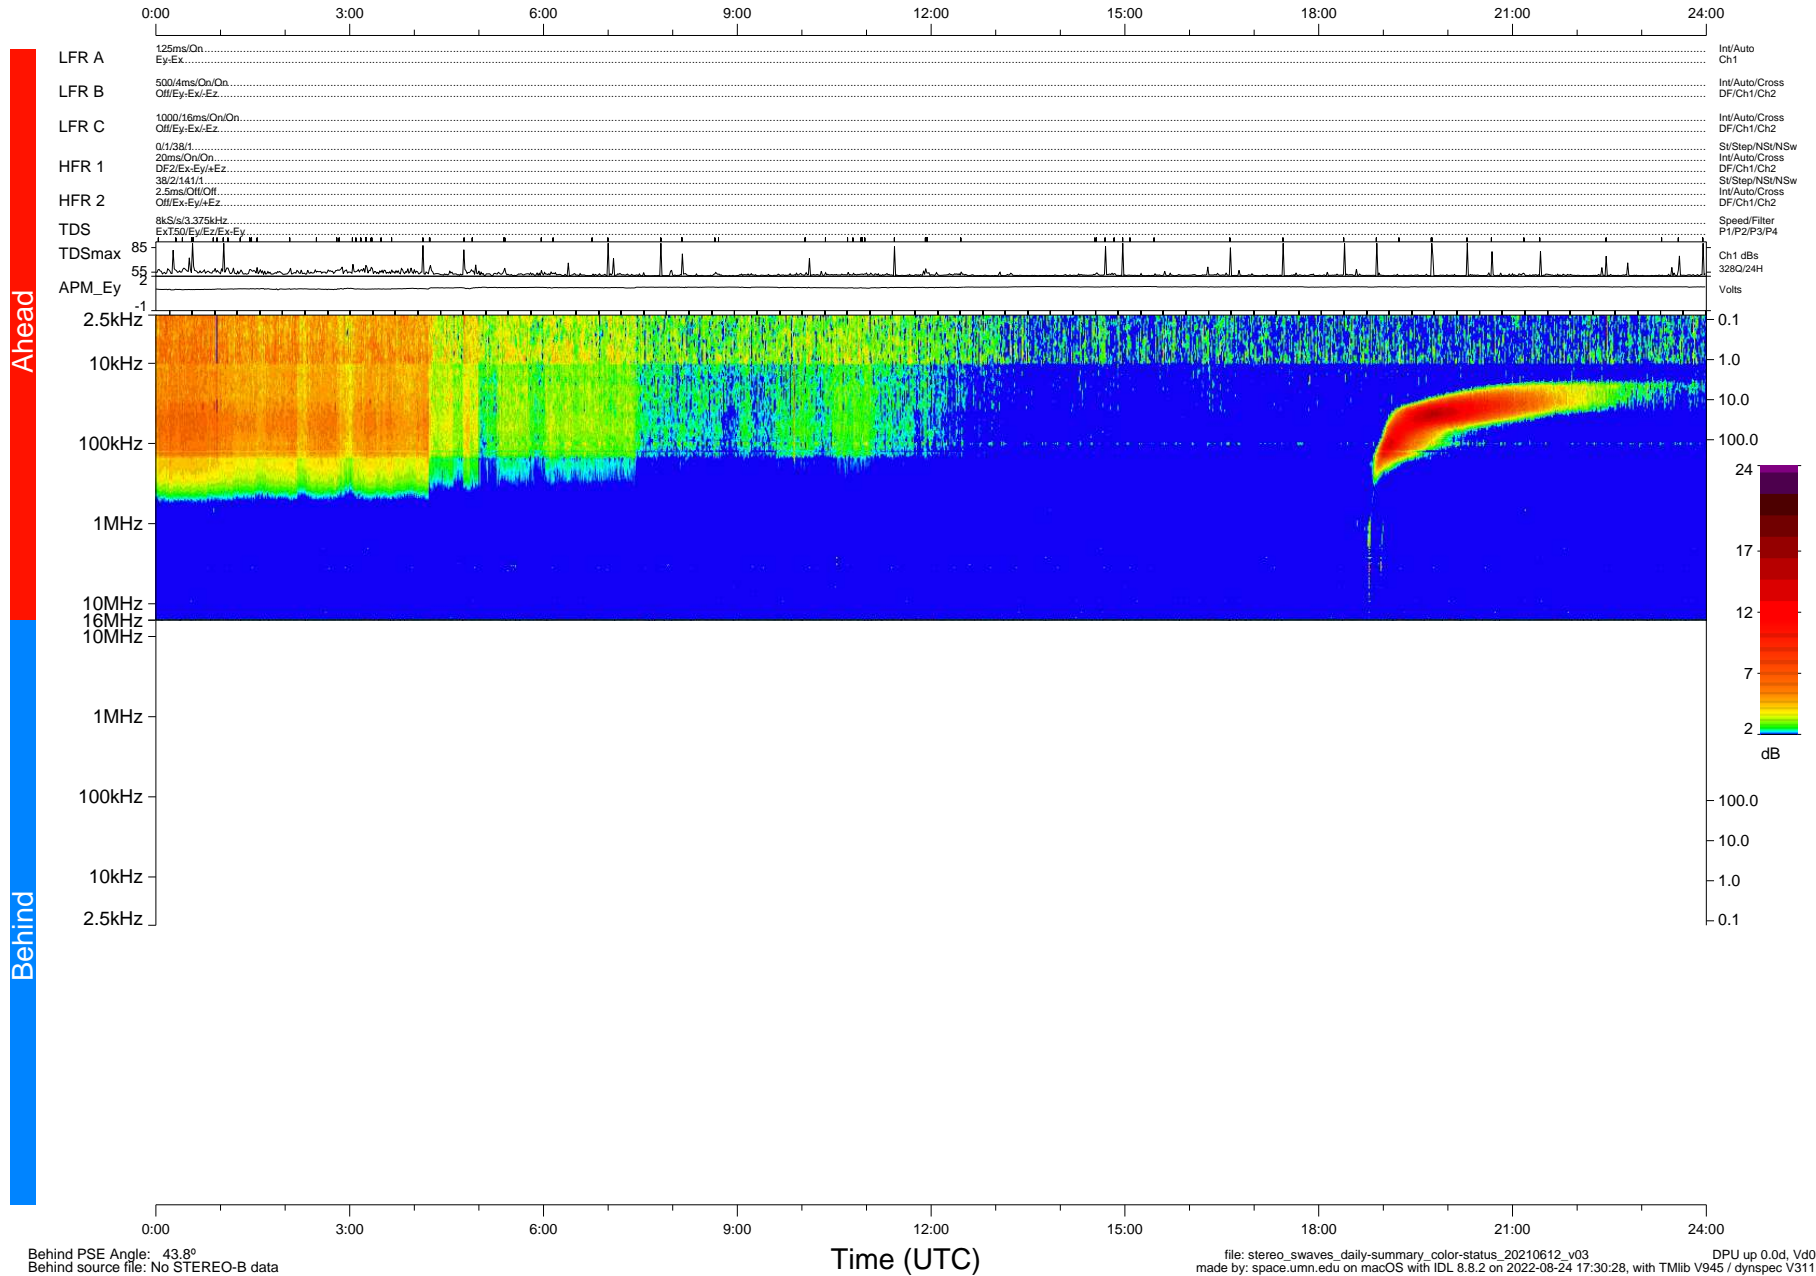

# STEREO/WAVES Daily Summary - 12-Jun-2021 (DOY 163)

Ahead source file: swaves\_ahead\_2021\_163\_1\_05.fin (Recovery: 100.0% HK, 101% Pkts)  
 Ahead PSE Angle: -49.5°

DPU up 2166.9d, V412d40

Behind PSE Angle: 43.8°  
 Behind source file: No STEREO-B data

file: stereo\_swaves\_daily-summary\_color-status\_20210612\_v03  
 made by: space.umn.edu on macOS with IDL 8.8.2 on 2022-08-24 17:30:28, with Tlib V945 / dynspec V311  
 DPU up 0.0d, Vd0