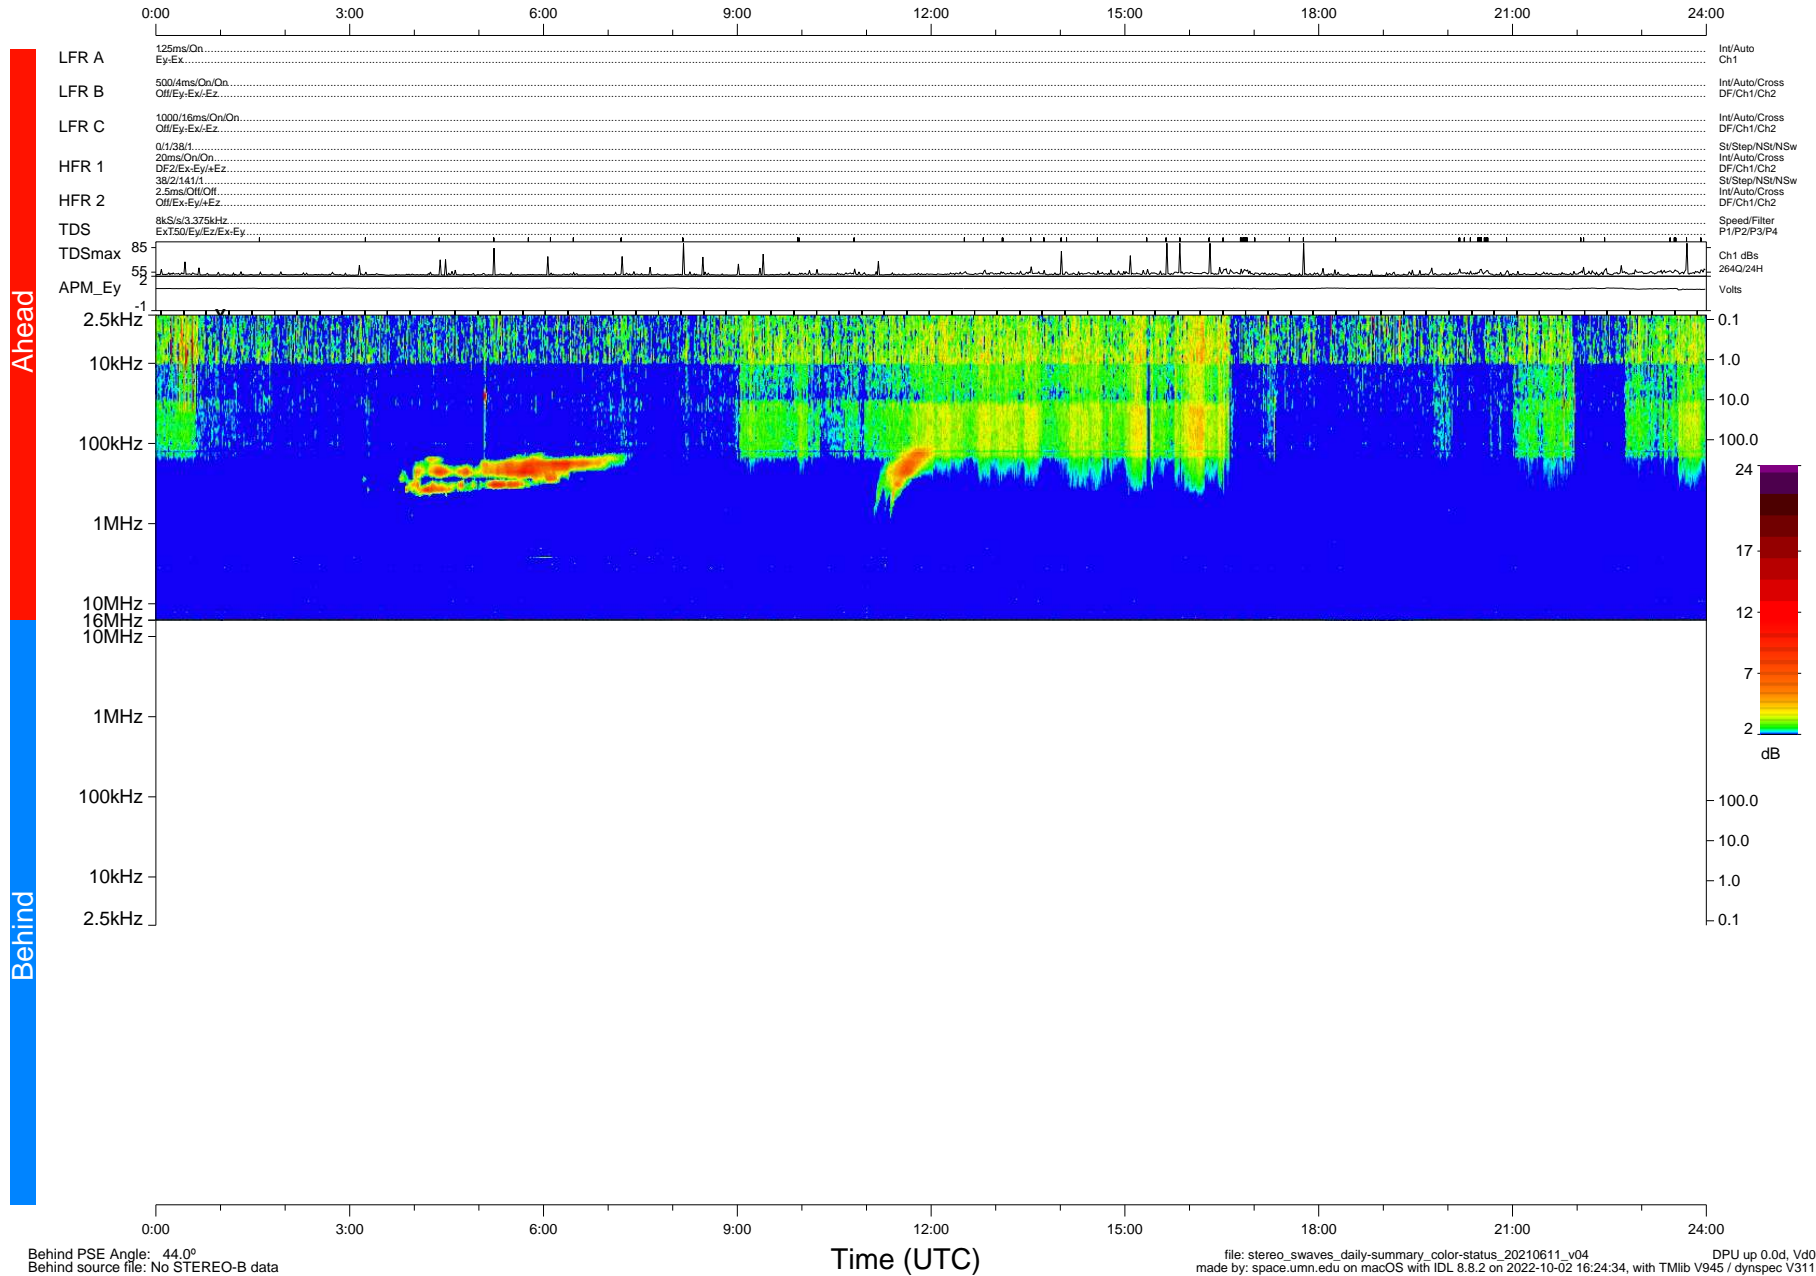

STEREO/WAVES Daily Summary - 11-Jun-2021 (DOY 162)

Ahead source file: swaves_ahead_2021_162_1_05.fin (Recovery: 100.0% HK, 91% Pkts)
 Ahead PSE Angle: -49.6°

DPU up 2165.9d, V412d40

Behind PSE Angle: 44.0°
 Behind source file: No STEREO-B data

file: stereo_swaves_daily-summary_color-status_20210611_v04 DPU up 0.0d, Vd0
 made by: space.umn.edu on macOS with IDL 8.8.2 on 2022-10-02 16:24:34, with Tlib V945 / dynspec V311