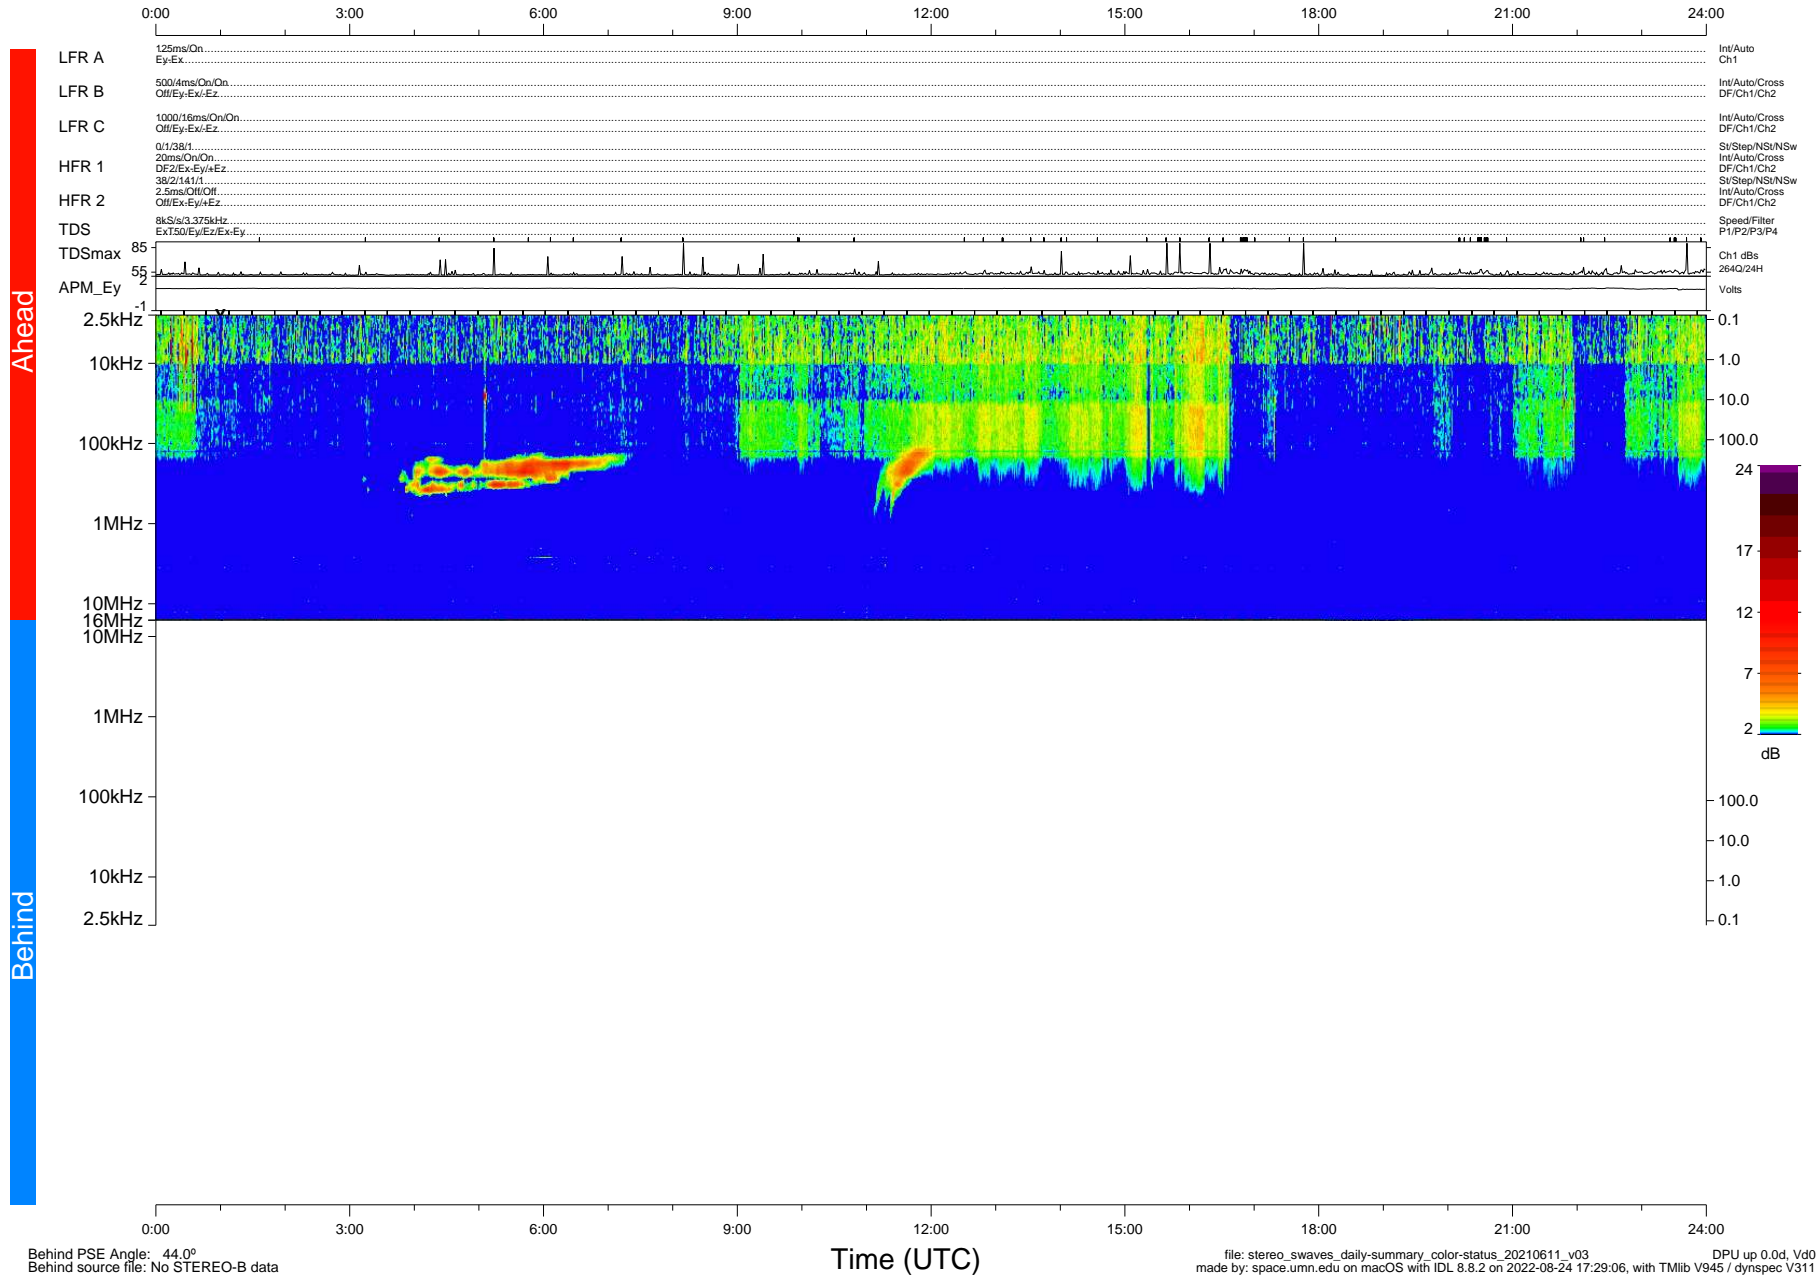

STEREO/WAVES Daily Summary - 11-Jun-2021 (DOY 162)

Ahead source file: swaves_ahead_2021_162_1_05.fin (Recovery: 100.0% HK, 91% Pkts)
 Ahead PSE Angle: -49.6°

DPU up 2165.9d, V412d40

Behind PSE Angle: 44.0°
 Behind source file: No STEREO-B data

file: stereo_swaves_daily-summary_color-status_20210611_v03
 made by: space.umn.edu on macOS with IDL 8.8.2 on 2022-08-24 17:29:06, with Tlib V945 / dynspec V311
 DPU up 0.0d, Vd0