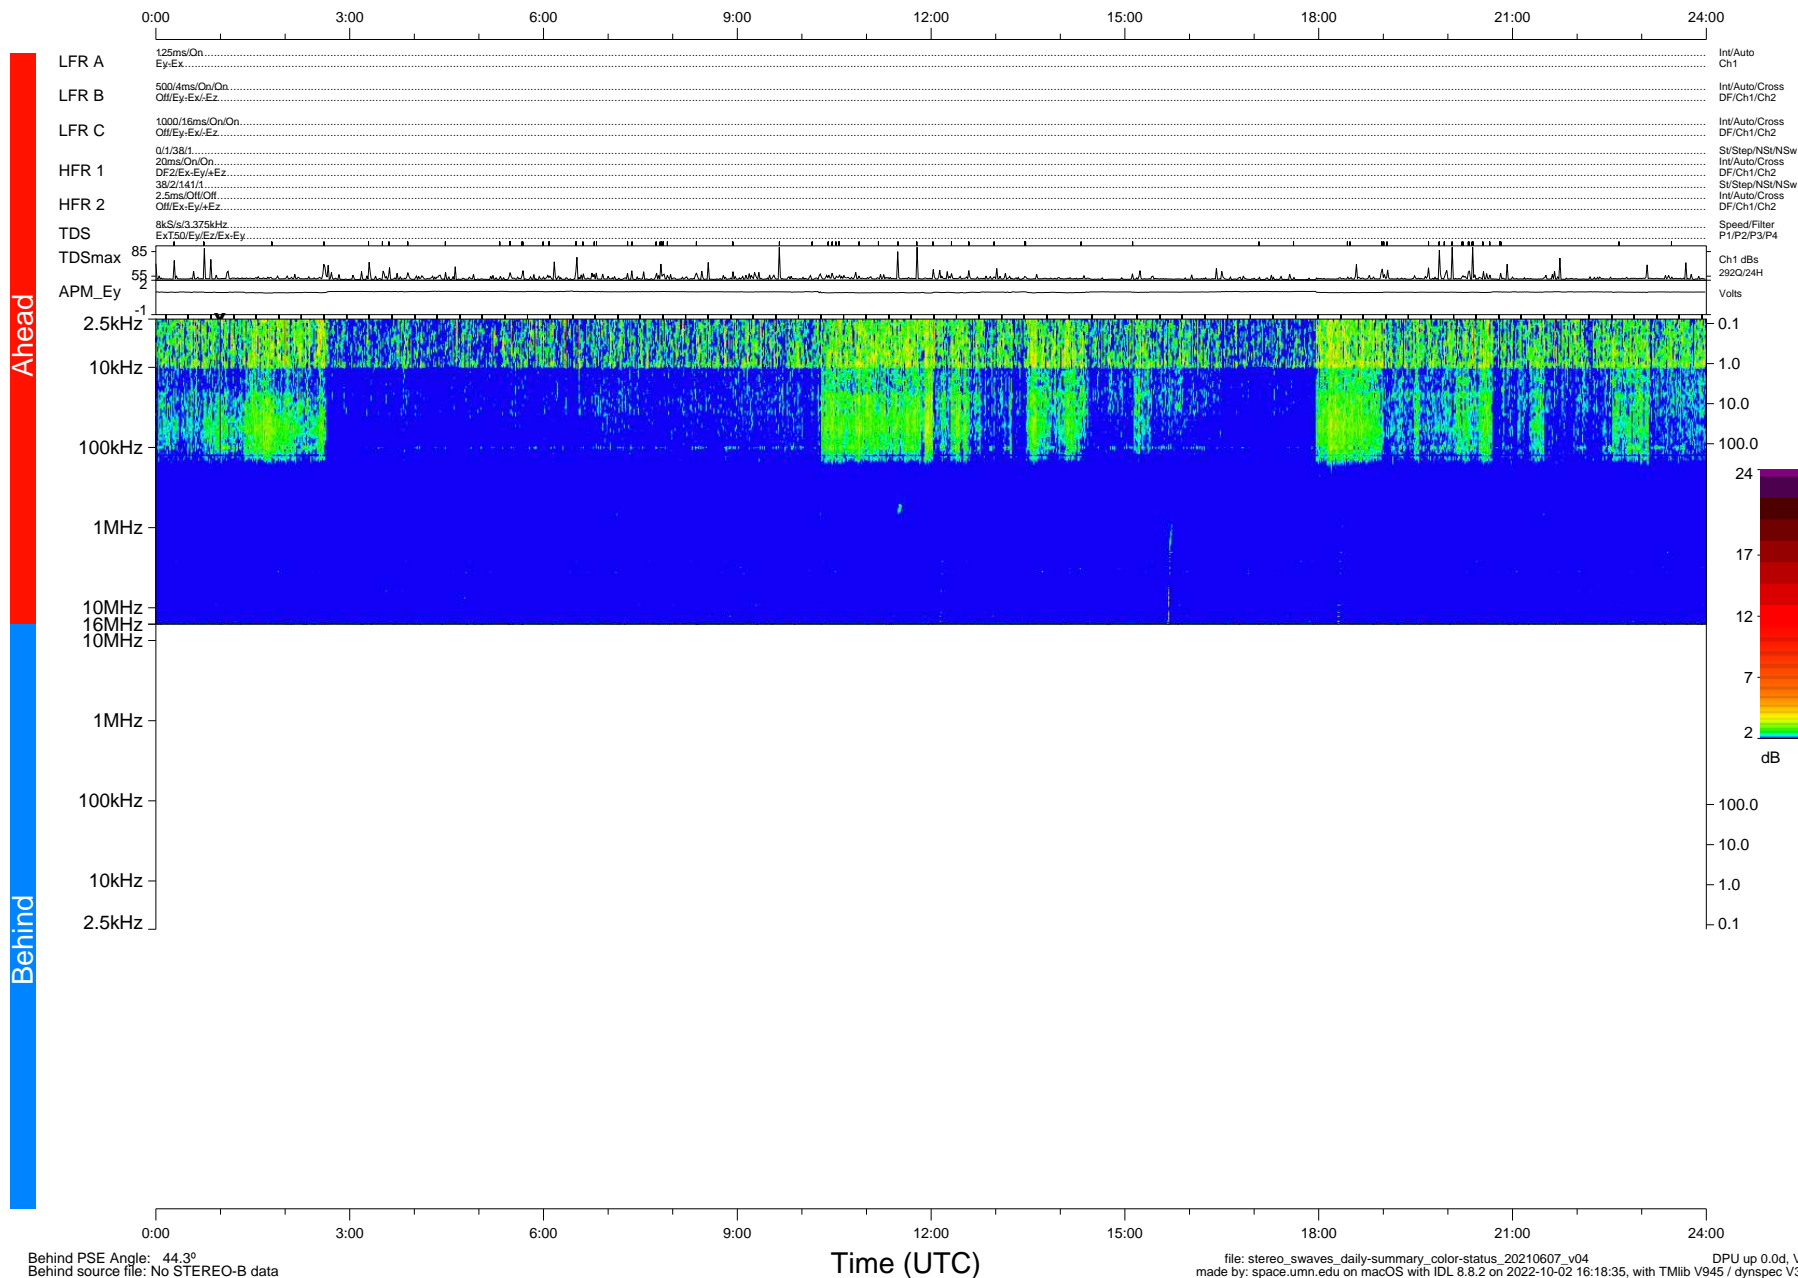

STEREO/WAVES Daily Summary - 07-Jun-2021 (DOY 158)

Ahead source file: swaves_ahead_2021_158_1_05.fin (Recovery: 100.0% HK, 95% Pkts)
Ahead PSE Angle: -49.9°

DPU up 2161.9d, V412d40

Behind PSE Angle: 44.3°
Behind source file: No STEREO-B data