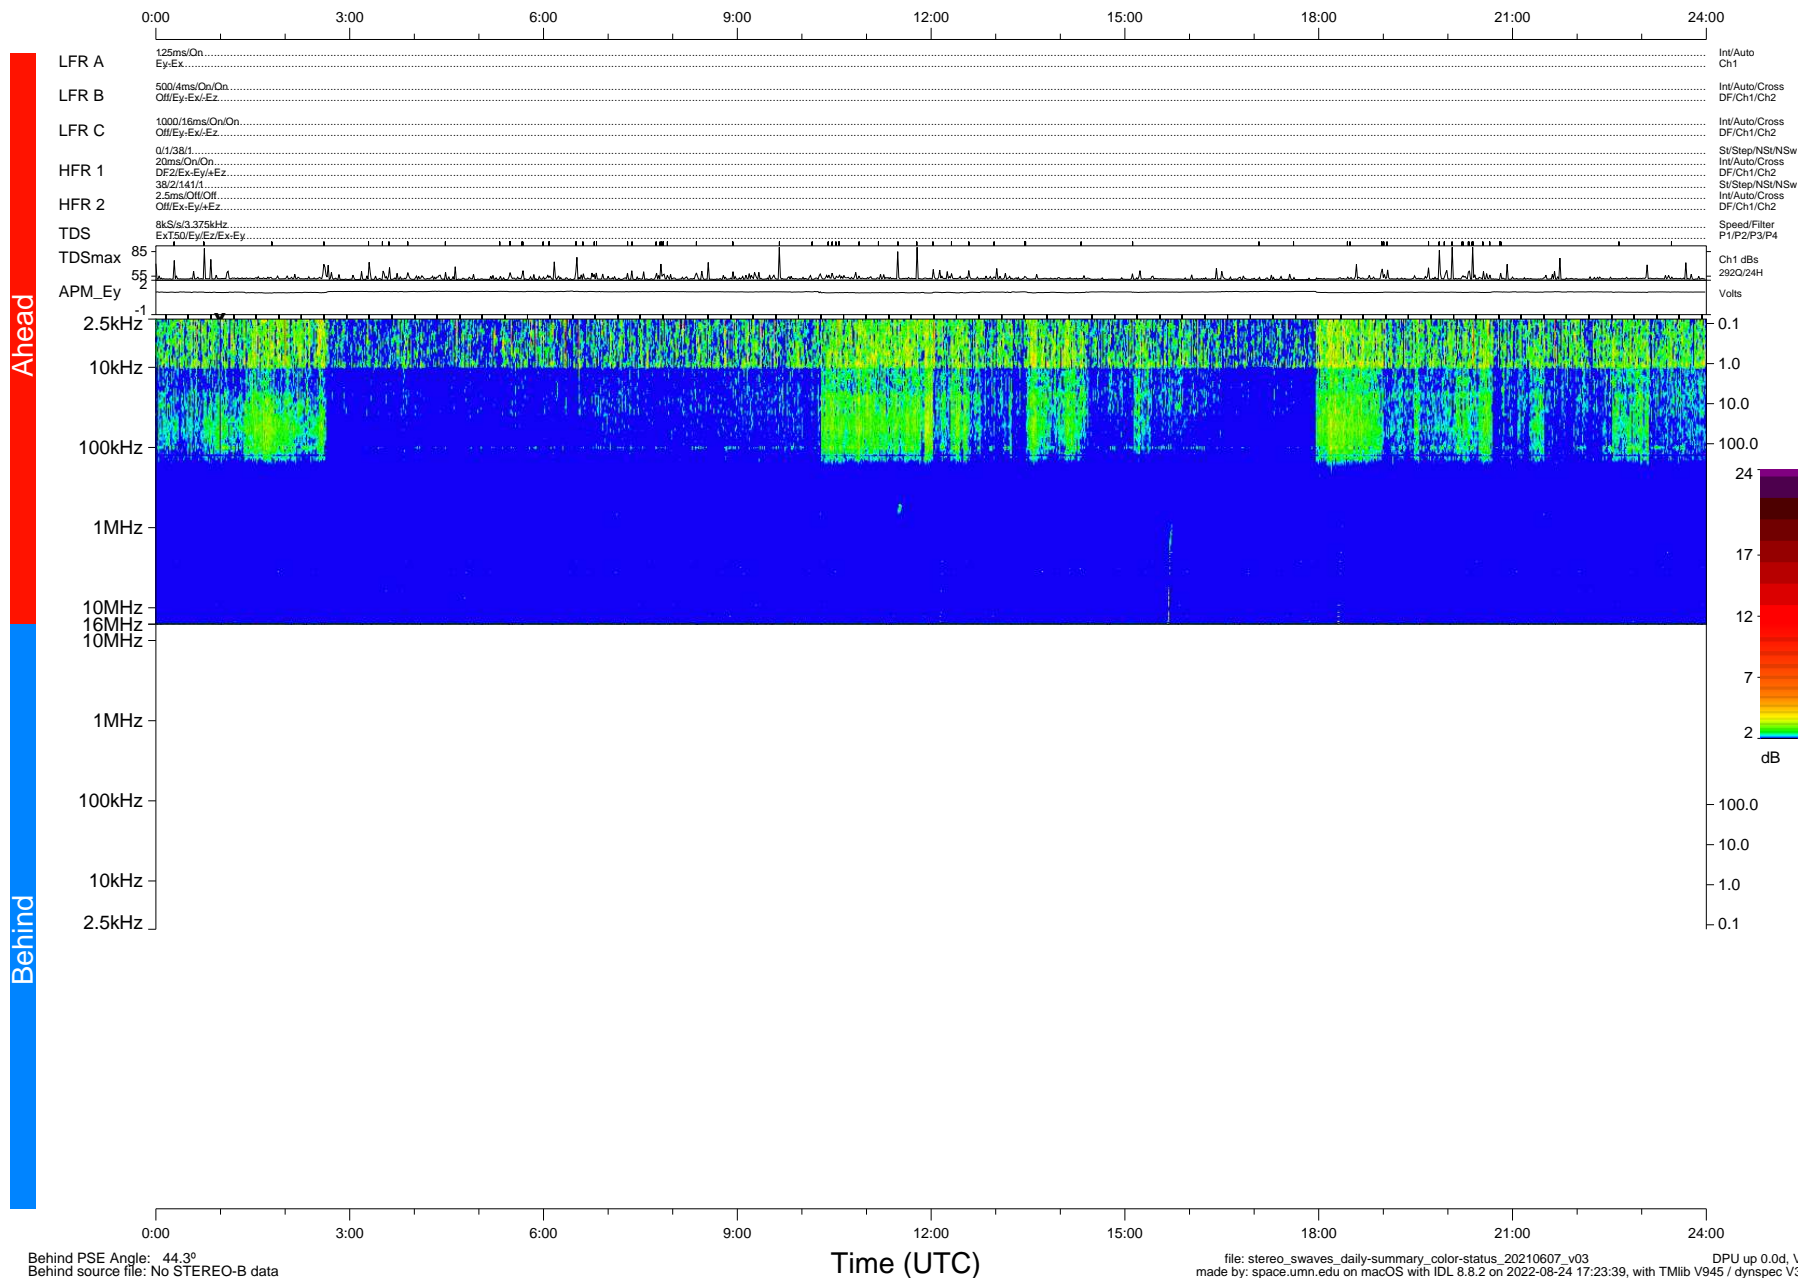

STEREO/WAVES Daily Summary - 07-Jun-2021 (DOY 158)

Ahead source file: swaves_ahead_2021_158_1_05.fin (Recovery: 100.0% HK, 95% Pkts)
Ahead PSE Angle: -49.9°

DPU up 2161.9d, V412d40

Behind PSE Angle: 44.3°
Behind source file: No STEREO-B data