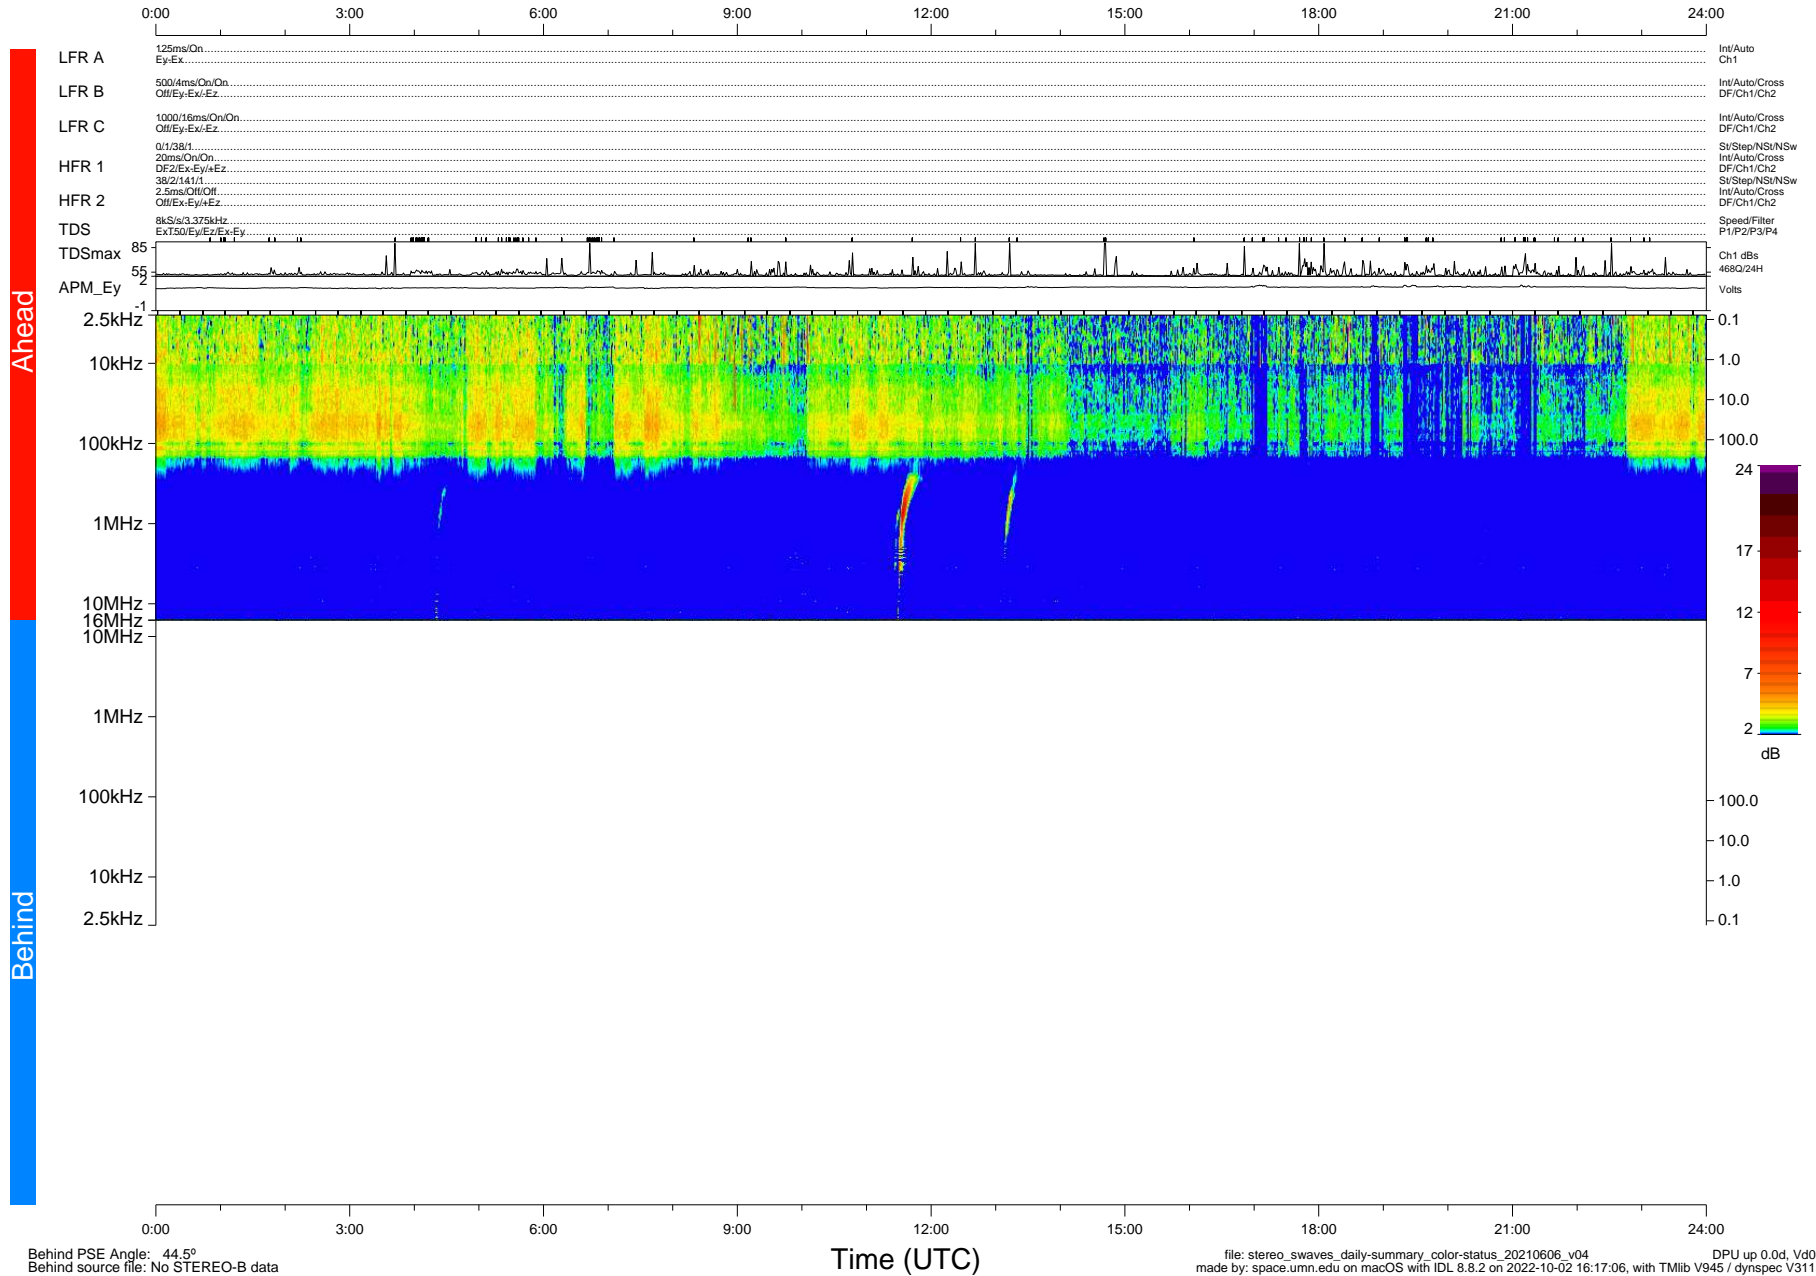

STEREO/WAVES Daily Summary - 06-Jun-2021 (DOY 157)

Ahead source file: swaves_ahead_2021_157_1_05.fin (Recovery: 100.0% HK, 121% Pkts)
Ahead PSE Angle: -50.0°

DPU up 2160.9d, V412d40

Behind PSE Angle: 44.5°
Behind source file: No STEREO-B data