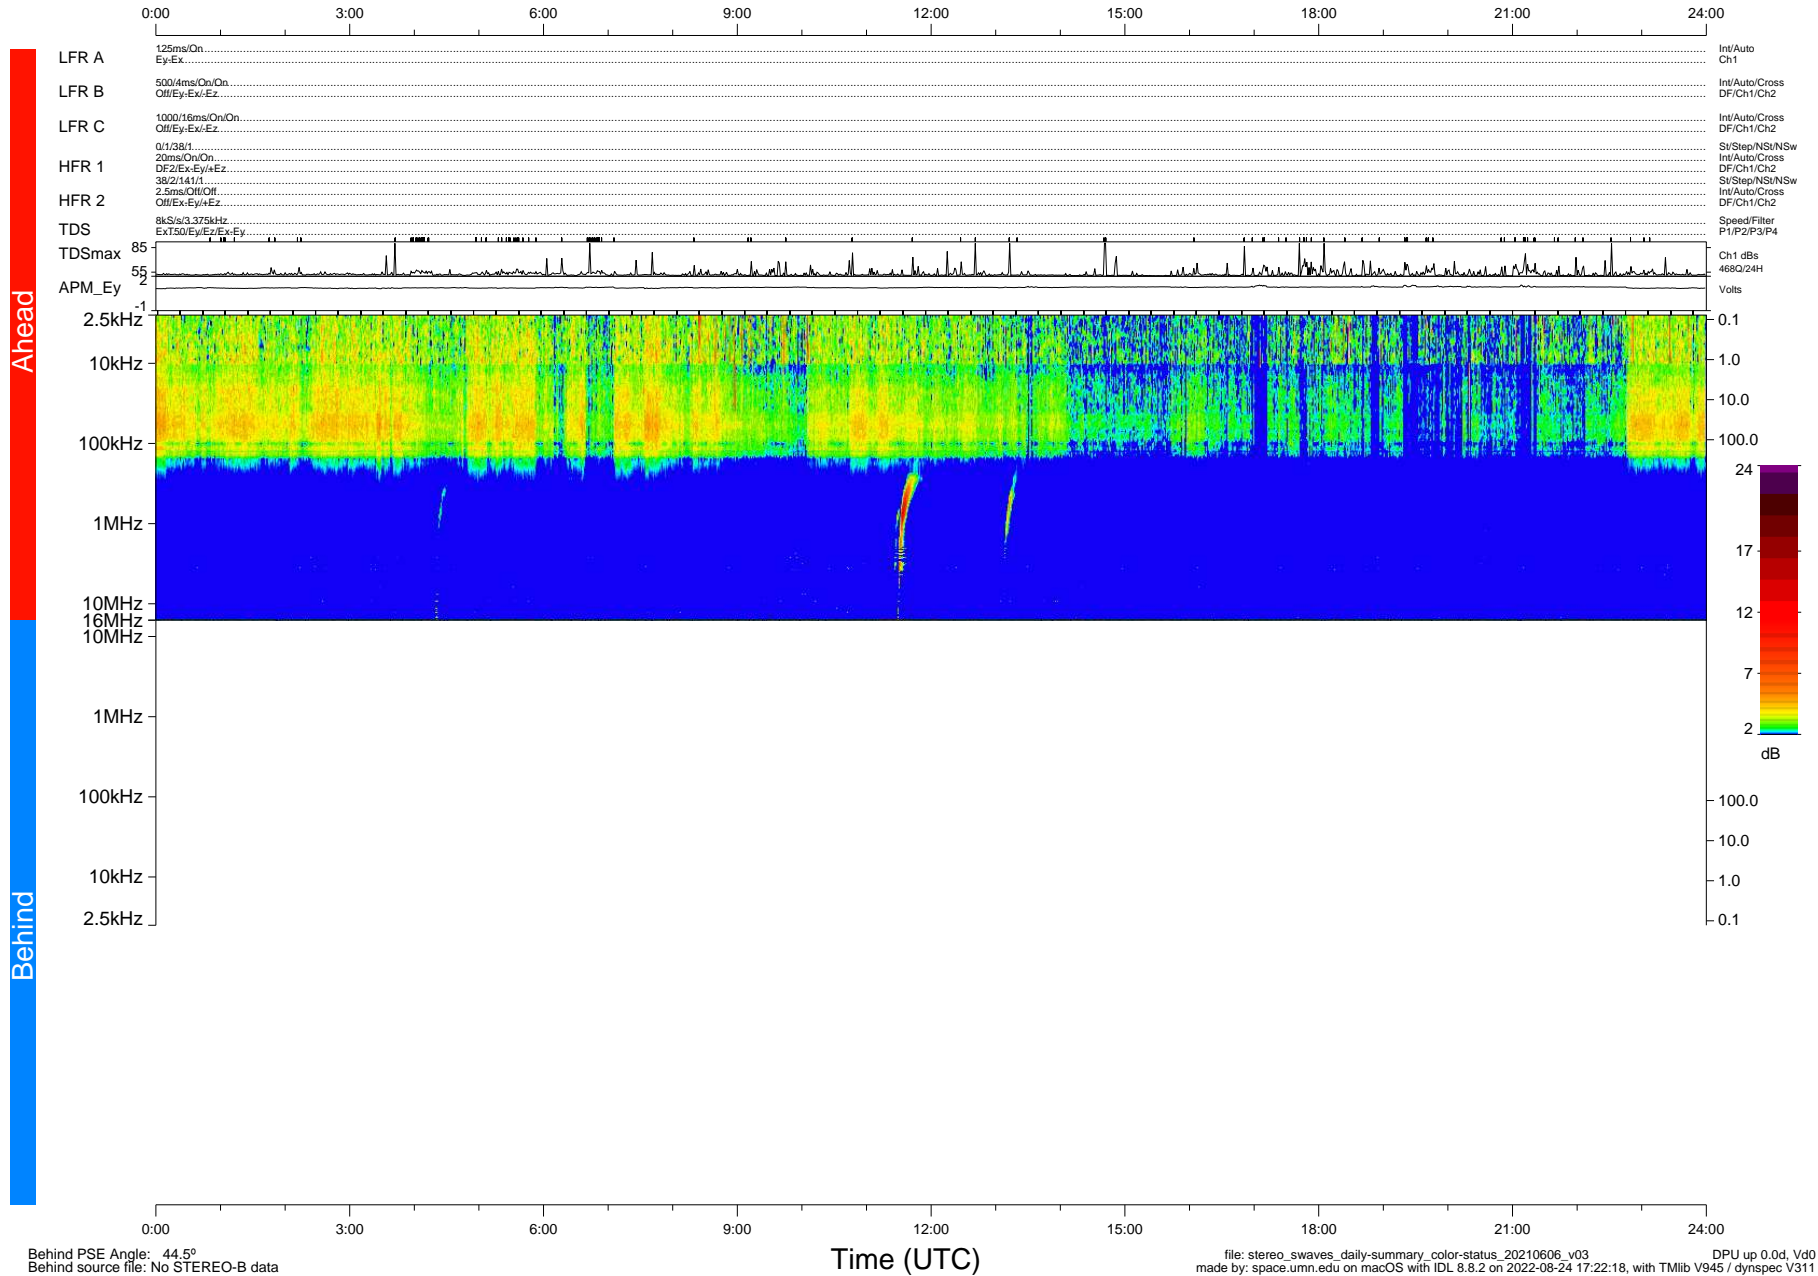

STEREO/WAVES Daily Summary - 06-Jun-2021 (DOY 157)

Ahead source file: swaves_ahead_2021_157_1_05.fin (Recovery: 100.0% HK, 121% Pkts)
 Ahead PSE Angle: -50.0°

DPU up 2160.9d, V412d40

Behind PSE Angle: 44.5°
 Behind source file: No STEREO-B data

file: stereo_swaves_daily-summary_color-status_20210606_v03 DPU up 0.0d, Vd0
 made by: space.umn.edu on macOS with IDL 8.8.2 on 2022-08-24 17:22:18, with Tlib V945 / dynspec V311