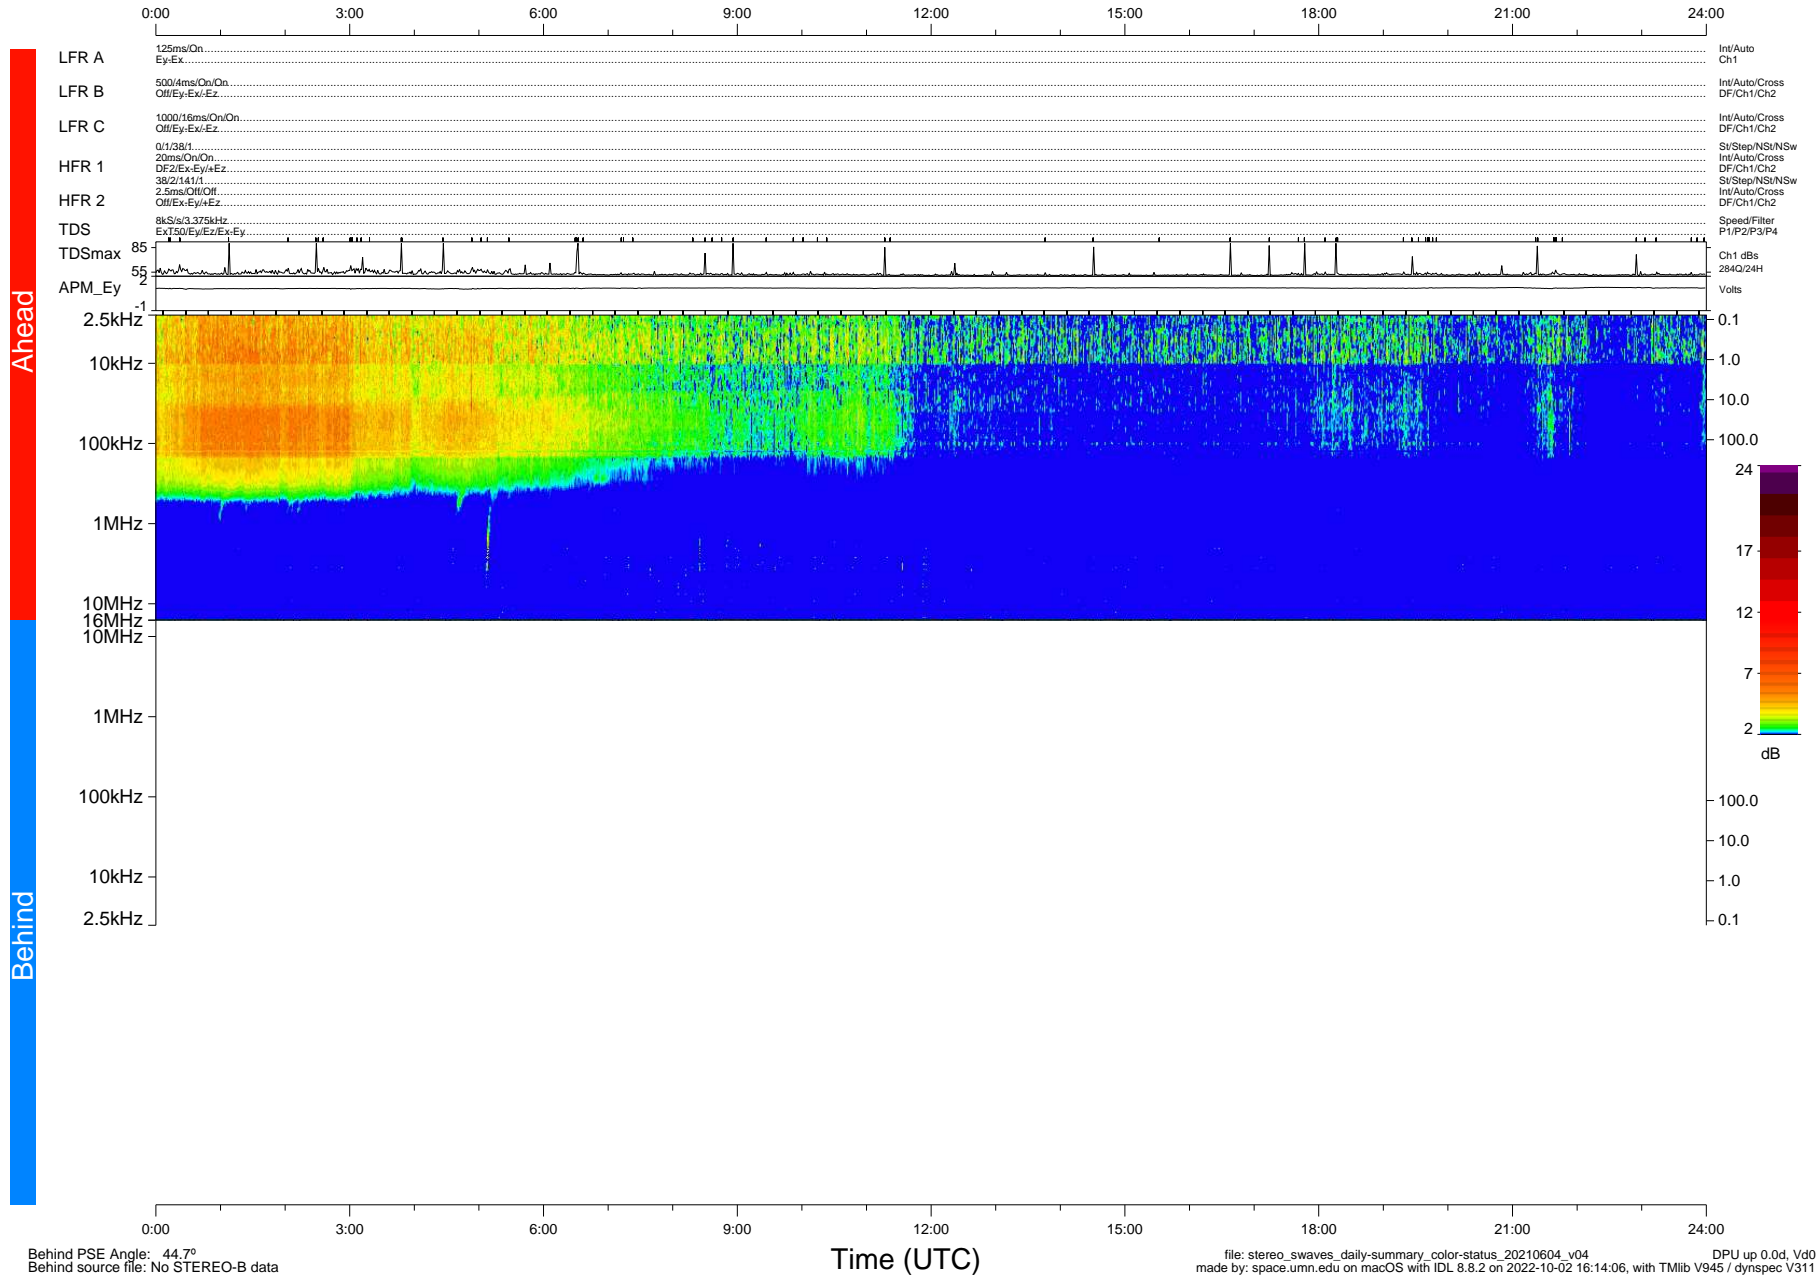

STEREO/WAVES Daily Summary - 04-Jun-2021 (DOY 155)

Ahead source file: swaves_ahead_2021_155_1_06.fin (Recovery: 100.0% HK, 94% Pkts)
 Ahead PSE Angle: -50.2°

DPU up 2158.9d, V412d40

Behind PSE Angle: 44.7°
 Behind source file: No STEREO-B data

file: stereo_swaves_daily-summary_color-status_20210604_v04
 made by: space.umn.edu on macOS with IDL 8.8.2 on 2022-10-02 16:14:06, with Tlib V945 / dynspec V311
 DPU up 0.0d, Vd0