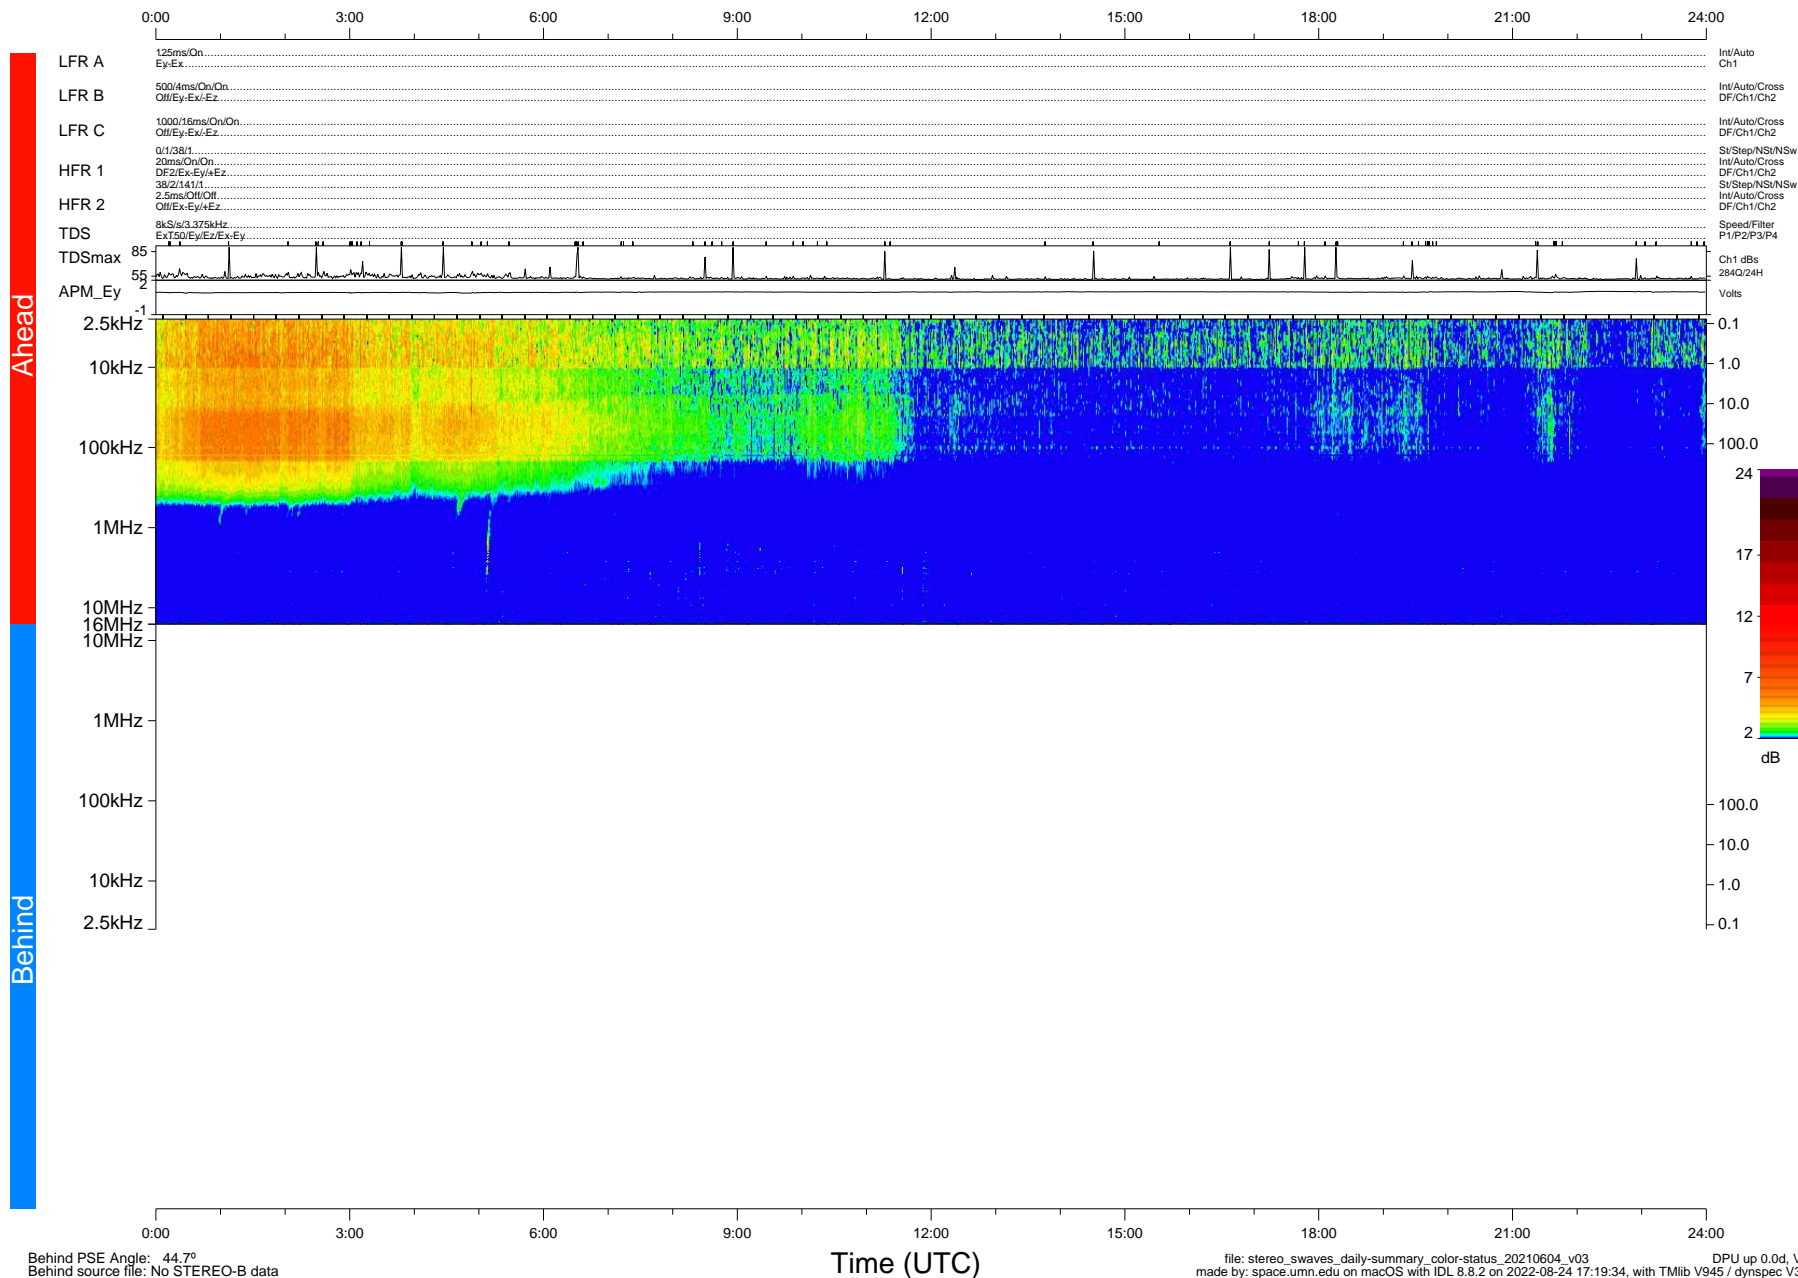

STEREO/WAVES Daily Summary - 04-Jun-2021 (DOY 155)

Ahead source file: swaves_ahead_2021_155_1_06.fin (Recovery: 100.0% HK, 94% Pkts)
Ahead PSE Angle: -50.2°

DPU up 2158.9d, V412d40

Behind PSE Angle: 44.7°
Behind source file: No STEREO-B data