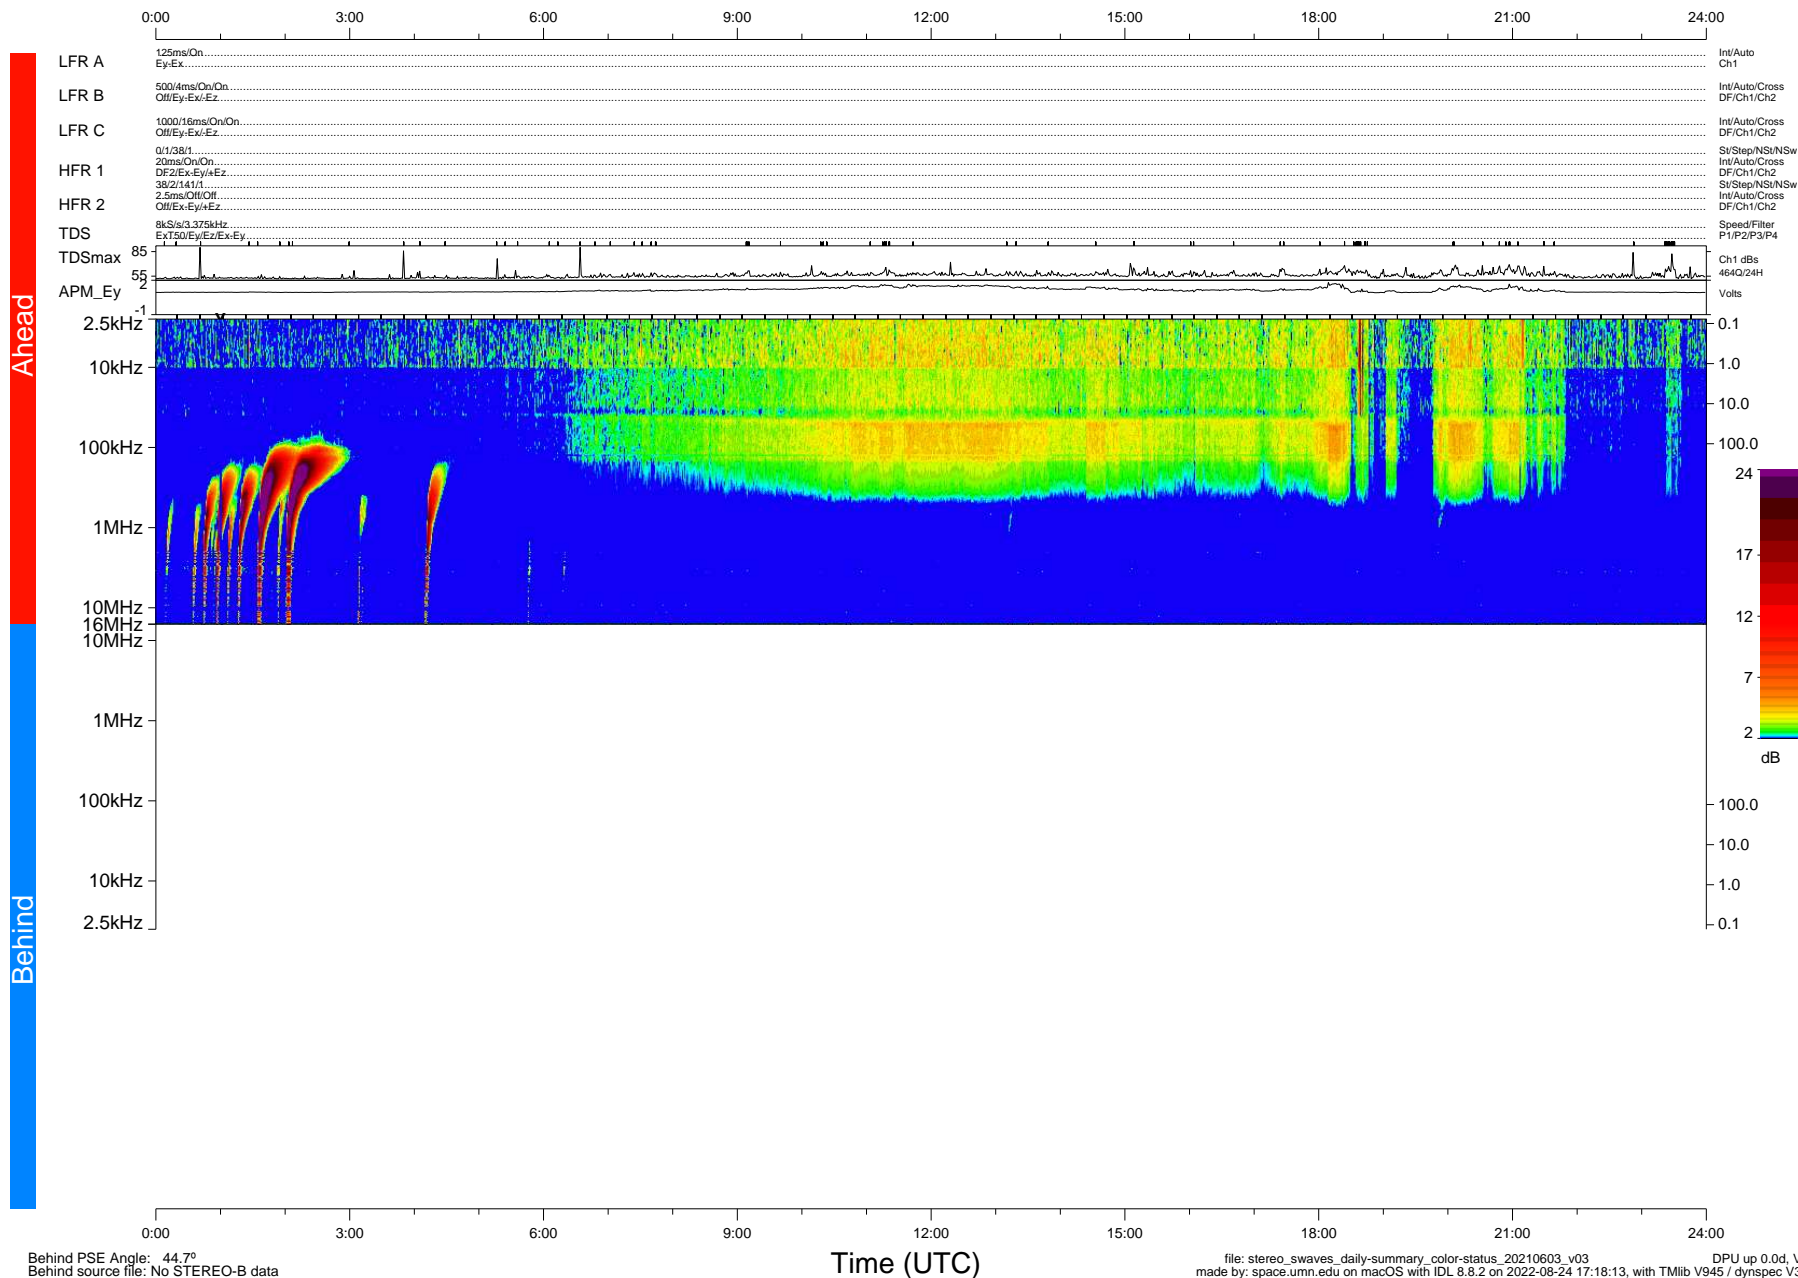

STEREO/WAVES Daily Summary - 03-Jun-2021 (DOY 154)

Ahead source file: swaves_ahead_2021_154_1_07.fin (Recovery: 100.0% HK, 119% Pkts)
Ahead PSE Angle: -50.3°

DPU up 2157.9d, V412d40

Behind PSE Angle: 44.7°
Behind source file: No STEREO-B data