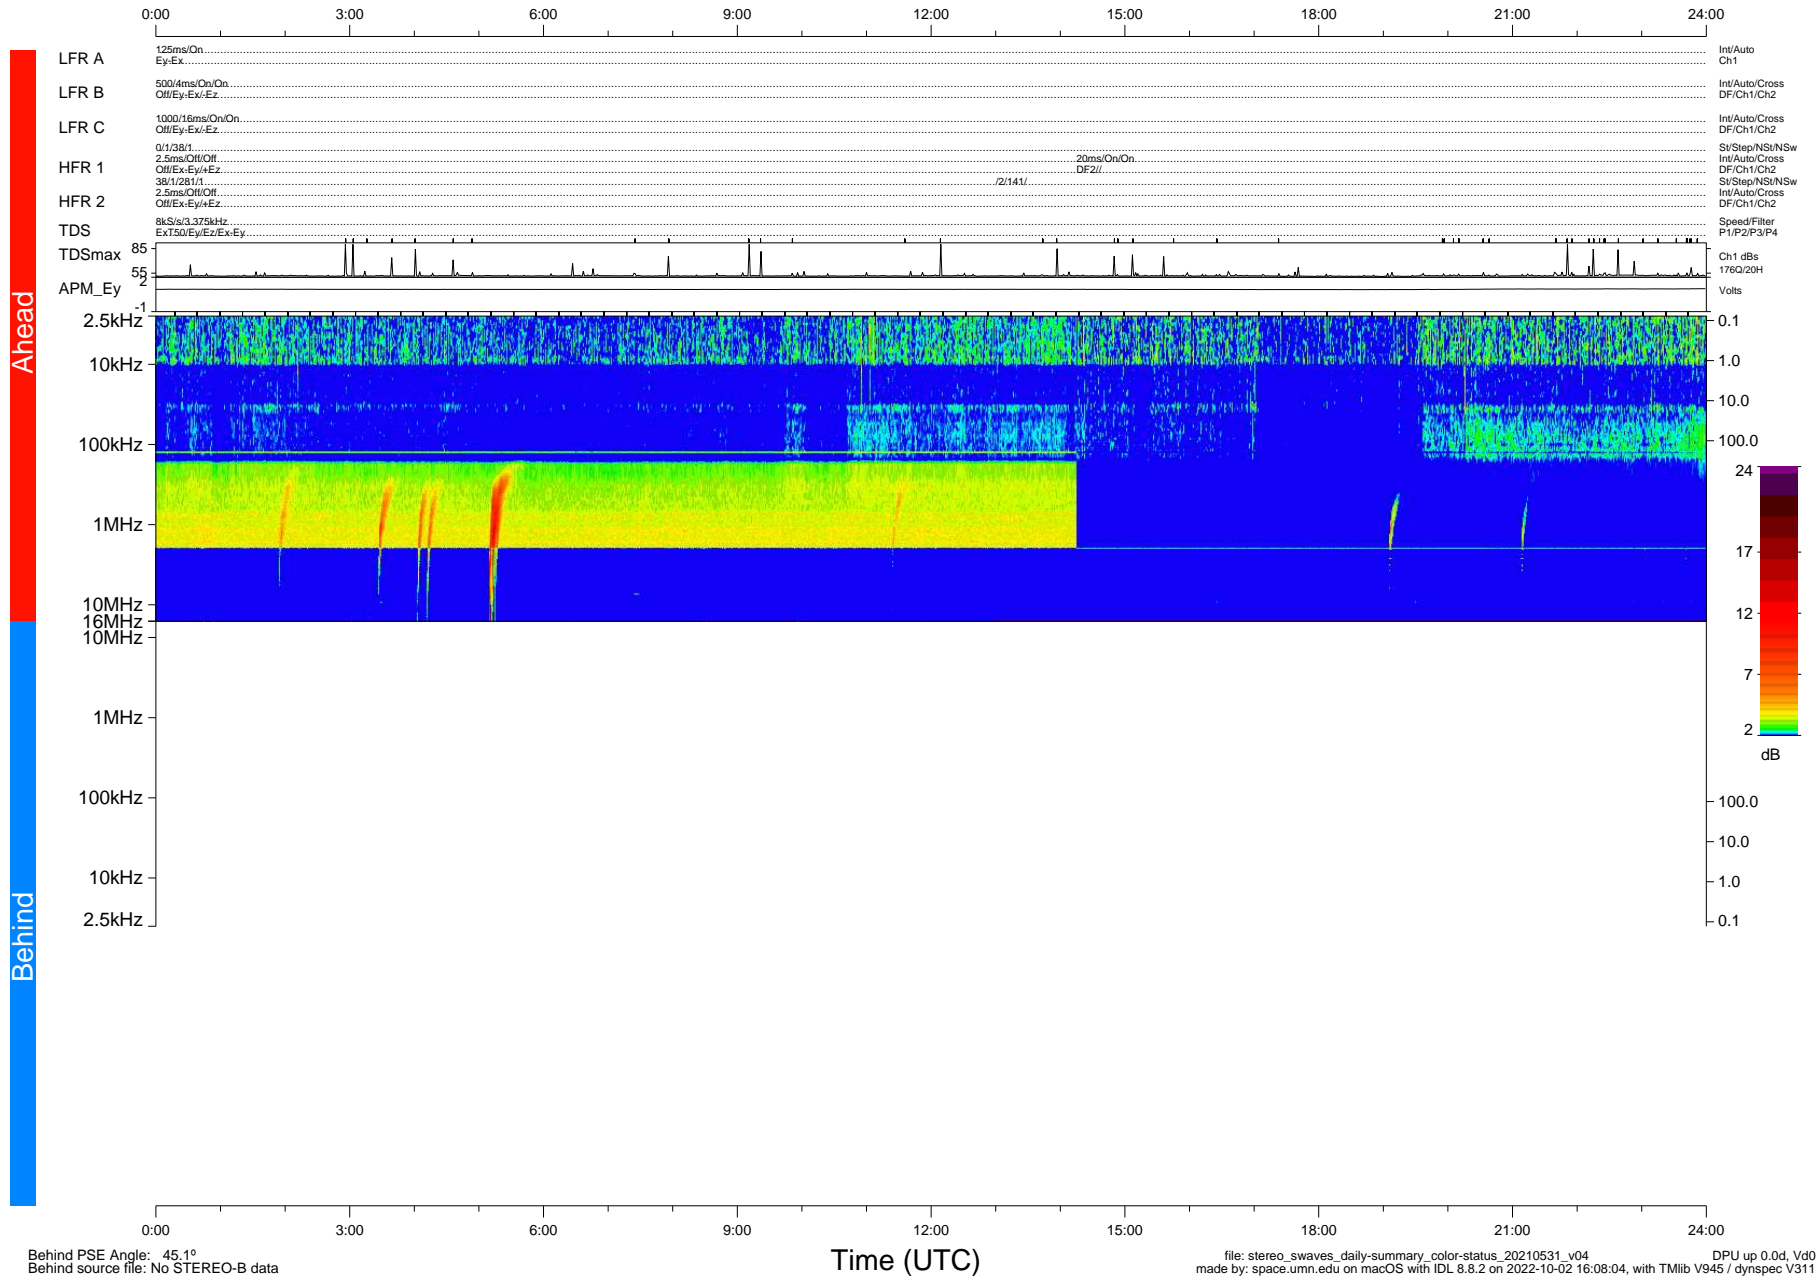

STEREO/WAVES Daily Summary - 31-May-2021 (DOY 151)

Ahead source file: swaves_ahead_2021_151_1_07.fin (Recovery: 100.0% HK, 88% Pkts)
 Ahead PSE Angle: -50.5°

DPU up 2154.9d, V412d40

Behind PSE Angle: 45.1°
 Behind source file: No STEREO-B data

file: stereo_swaves_daily-summary_color-status_20210531_v04
 made by: space.umn.edu on macOS with IDL 8.8.2 on 2022-10-02 16:08:04, with Tlib V945 / dynspec V311
 DPU up 0.0d, Vd0