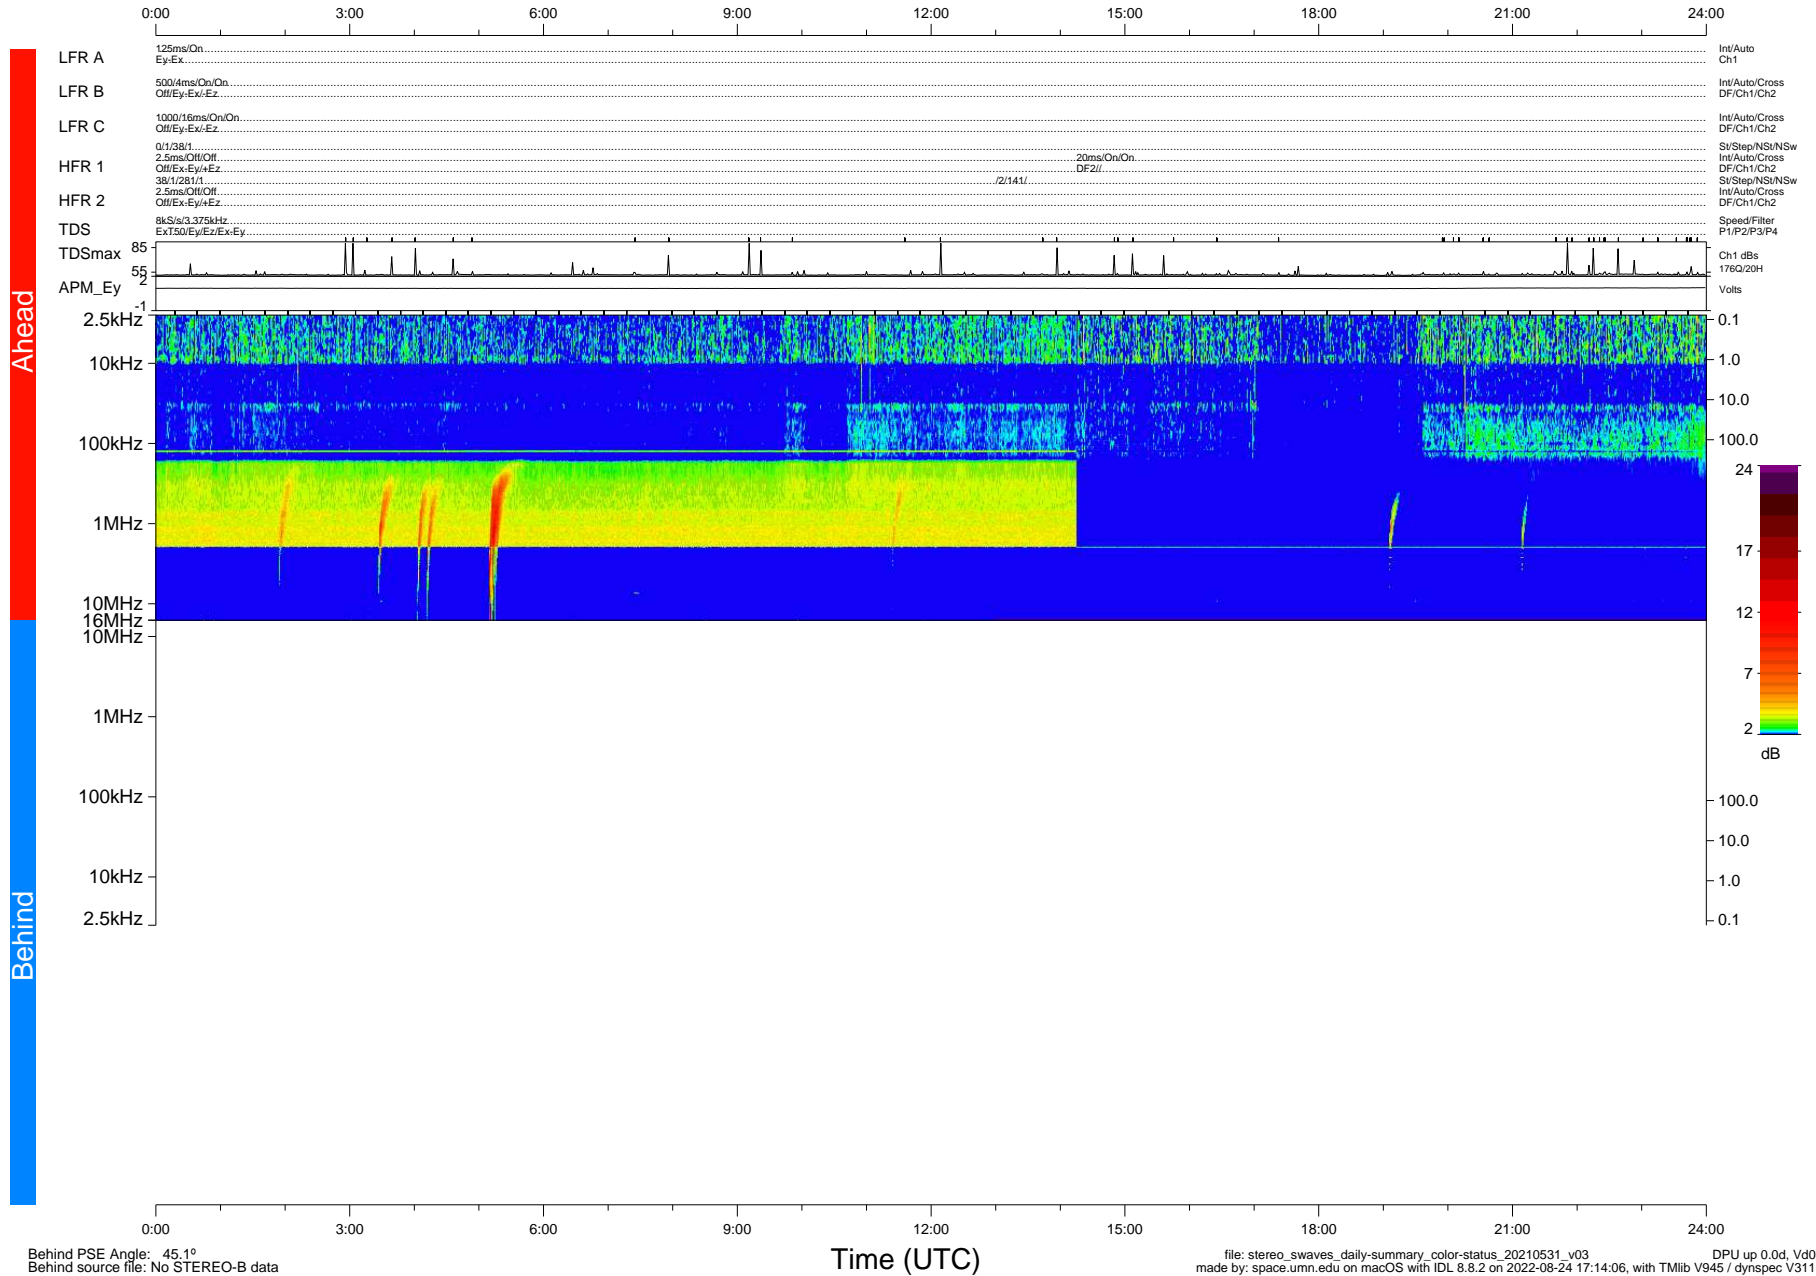

STEREO/WAVES Daily Summary - 31-May-2021 (DOY 151)

Ahead source file: swaves_ahead_2021_151_1_07.fin (Recovery: 100.0% HK, 88% Pkts)
 Ahead PSE Angle: -50.5°

DPU up 2154.9d, V412d40

Behind PSE Angle: 45.1°
 Behind source file: No STEREO-B data

Time (UTC)

file: stereo_swaves_daily-summary_color-status_20210531_v03 DPU up 0.0d, Vd0
 made by: space.umn.edu on macOS with IDL 8.8.2 on 2022-08-24 17:14:06, with Tlib V945 / dynspec V311