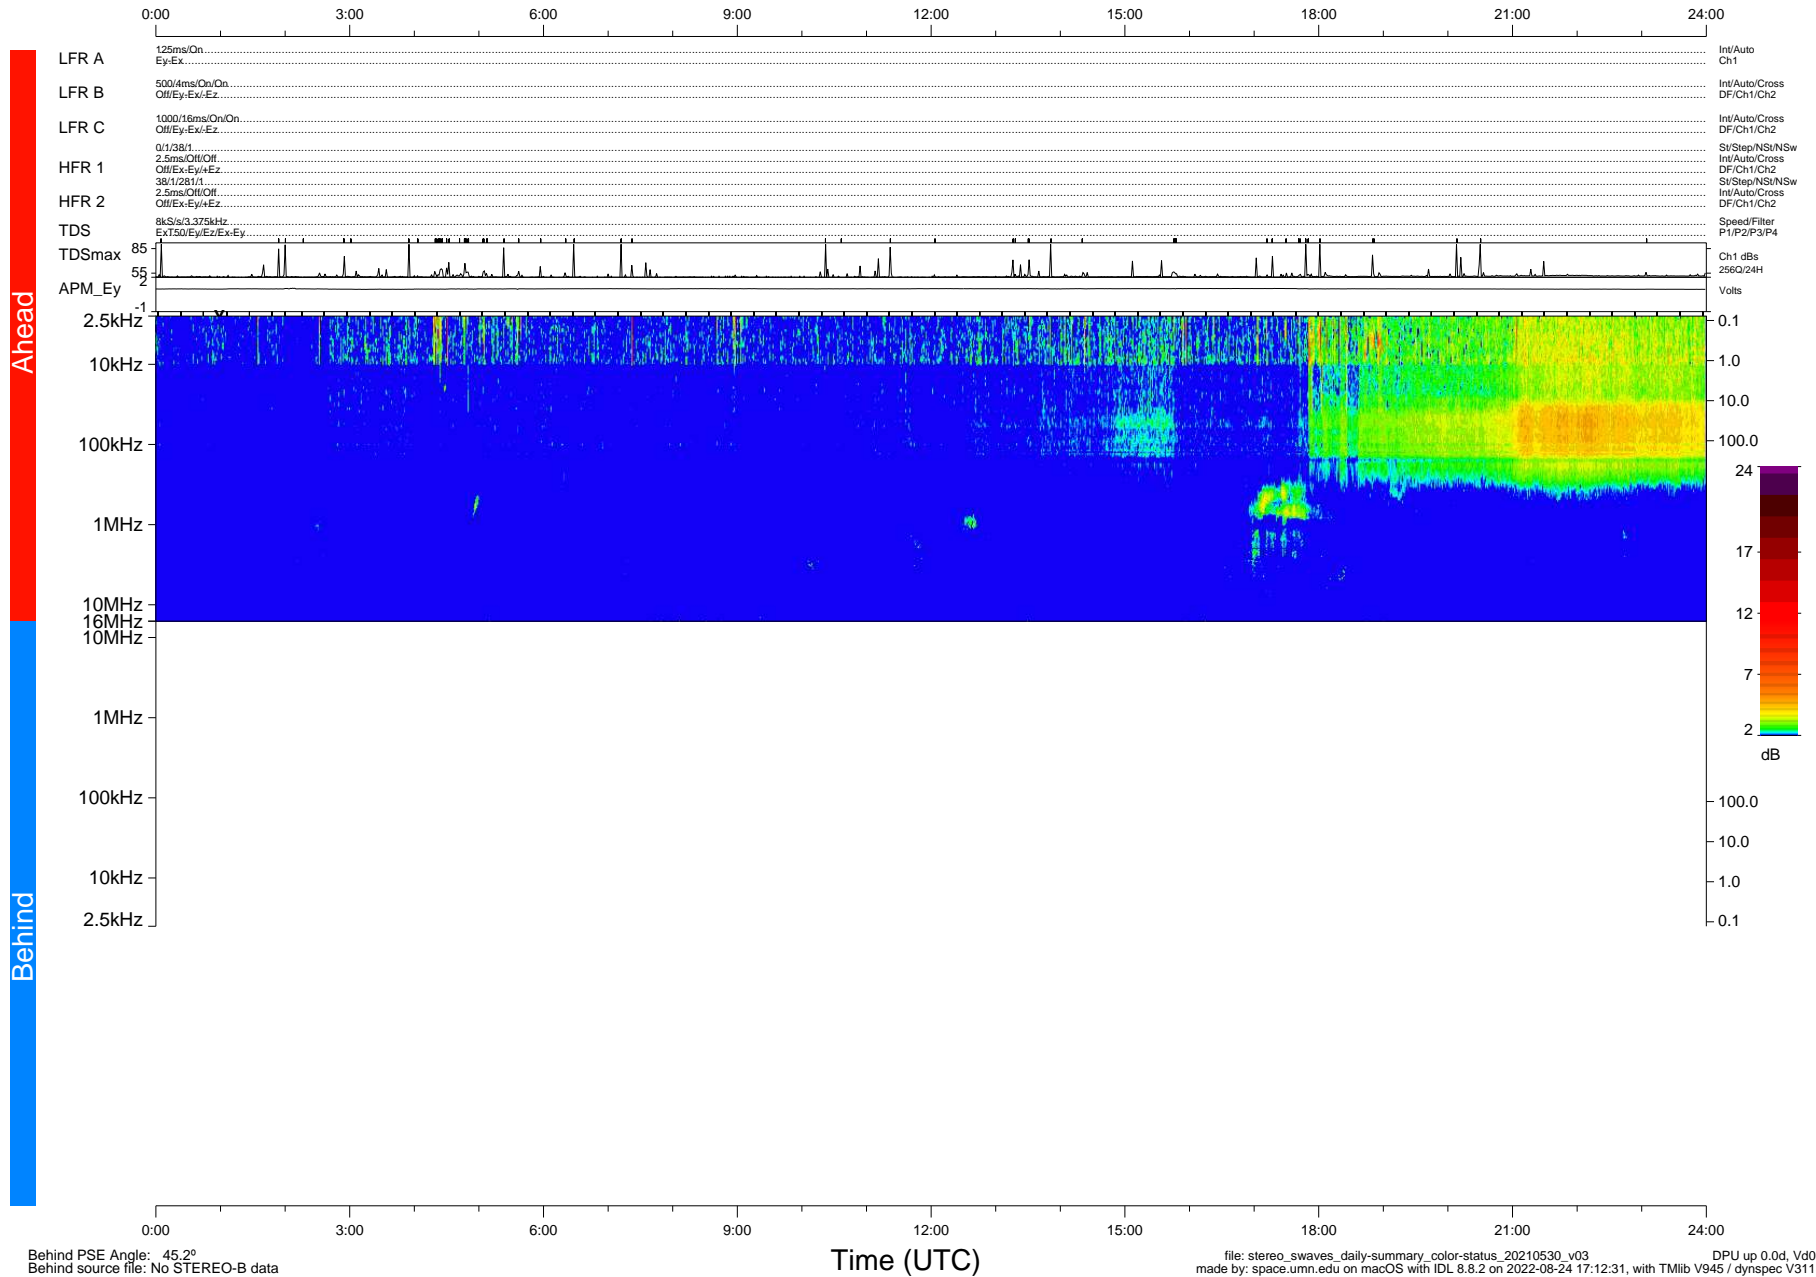

STEREO/WAVES Daily Summary - 30-May-2021 (DOY 150)

Ahead source file: swaves_ahead_2021_150_1_06.fin (Recovery: 100.0% HK, 107% Pkts)
 Ahead PSE Angle: -50.6°

DPU up 2153.9d, V412d38

Behind PSE Angle: 45.2°
 Behind source file: No STEREO-B data

file: stereo_swaves_daily-summary_color-status_20210530_v03
 made by: space.umn.edu on macOS with IDL 8.8.2 on 2022-08-24 17:12:31, with Tlib V945 / dynspec V311
 DPU up 0.0d, Vd0