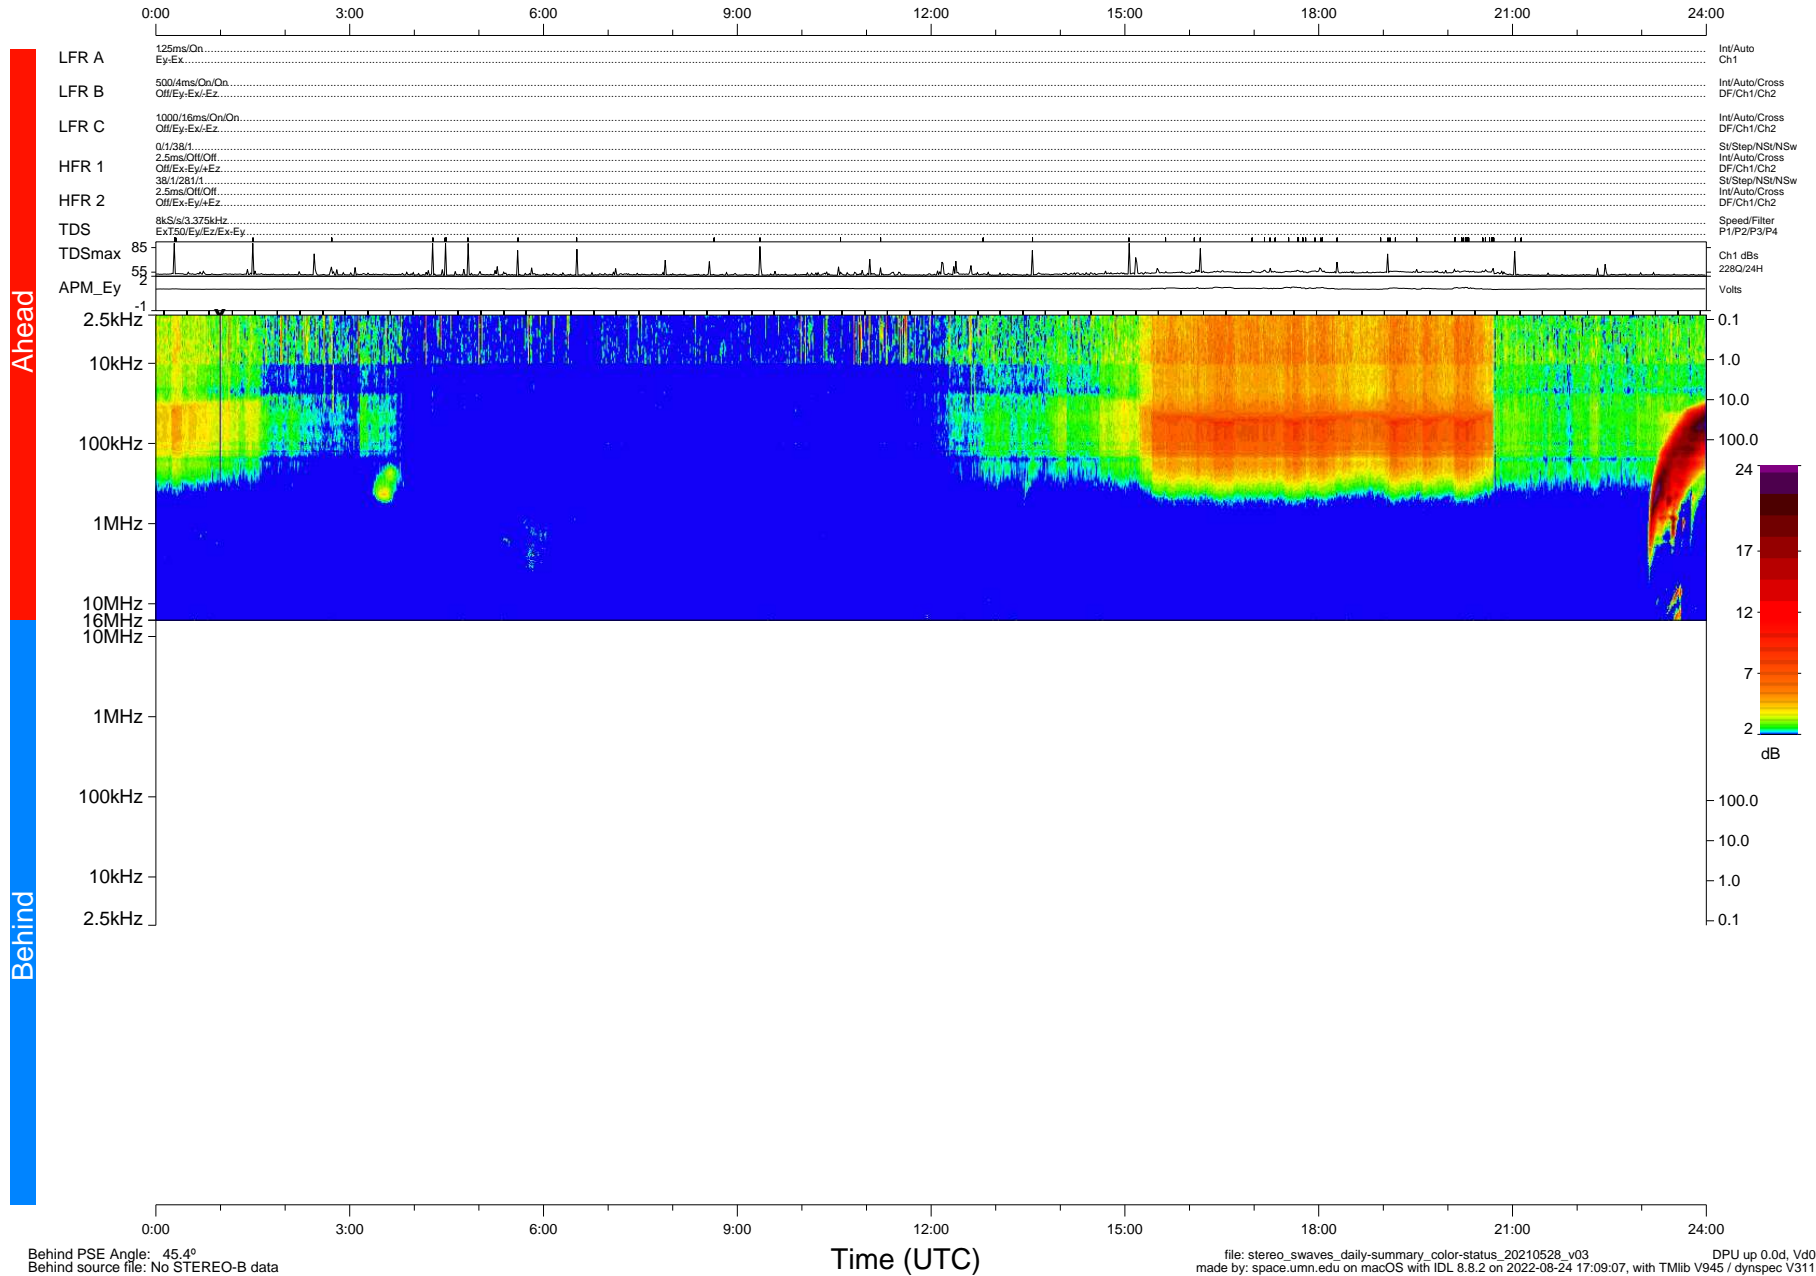

# STEREO/WAVES Daily Summary - 28-May-2021 (DOY 148)

Ahead source file: swaves\_ahead\_2021\_148\_1\_05.fin (Recovery: 100.0% HK, 104% Pkts)  
 Ahead PSE Angle: -50.8°

DPU up 2151.9d, V412d38

Behind PSE Angle: 45.4°  
 Behind source file: No STEREO-B data

file: stereo\_swaves\_daily-summary\_color-status\_20210528\_v03 DPU up 0.0d, Vd0  
 made by: space.umn.edu on macOS with IDL 8.8.2 on 2022-08-24 17:09:07, with Tmlib V945 / dynspec V311