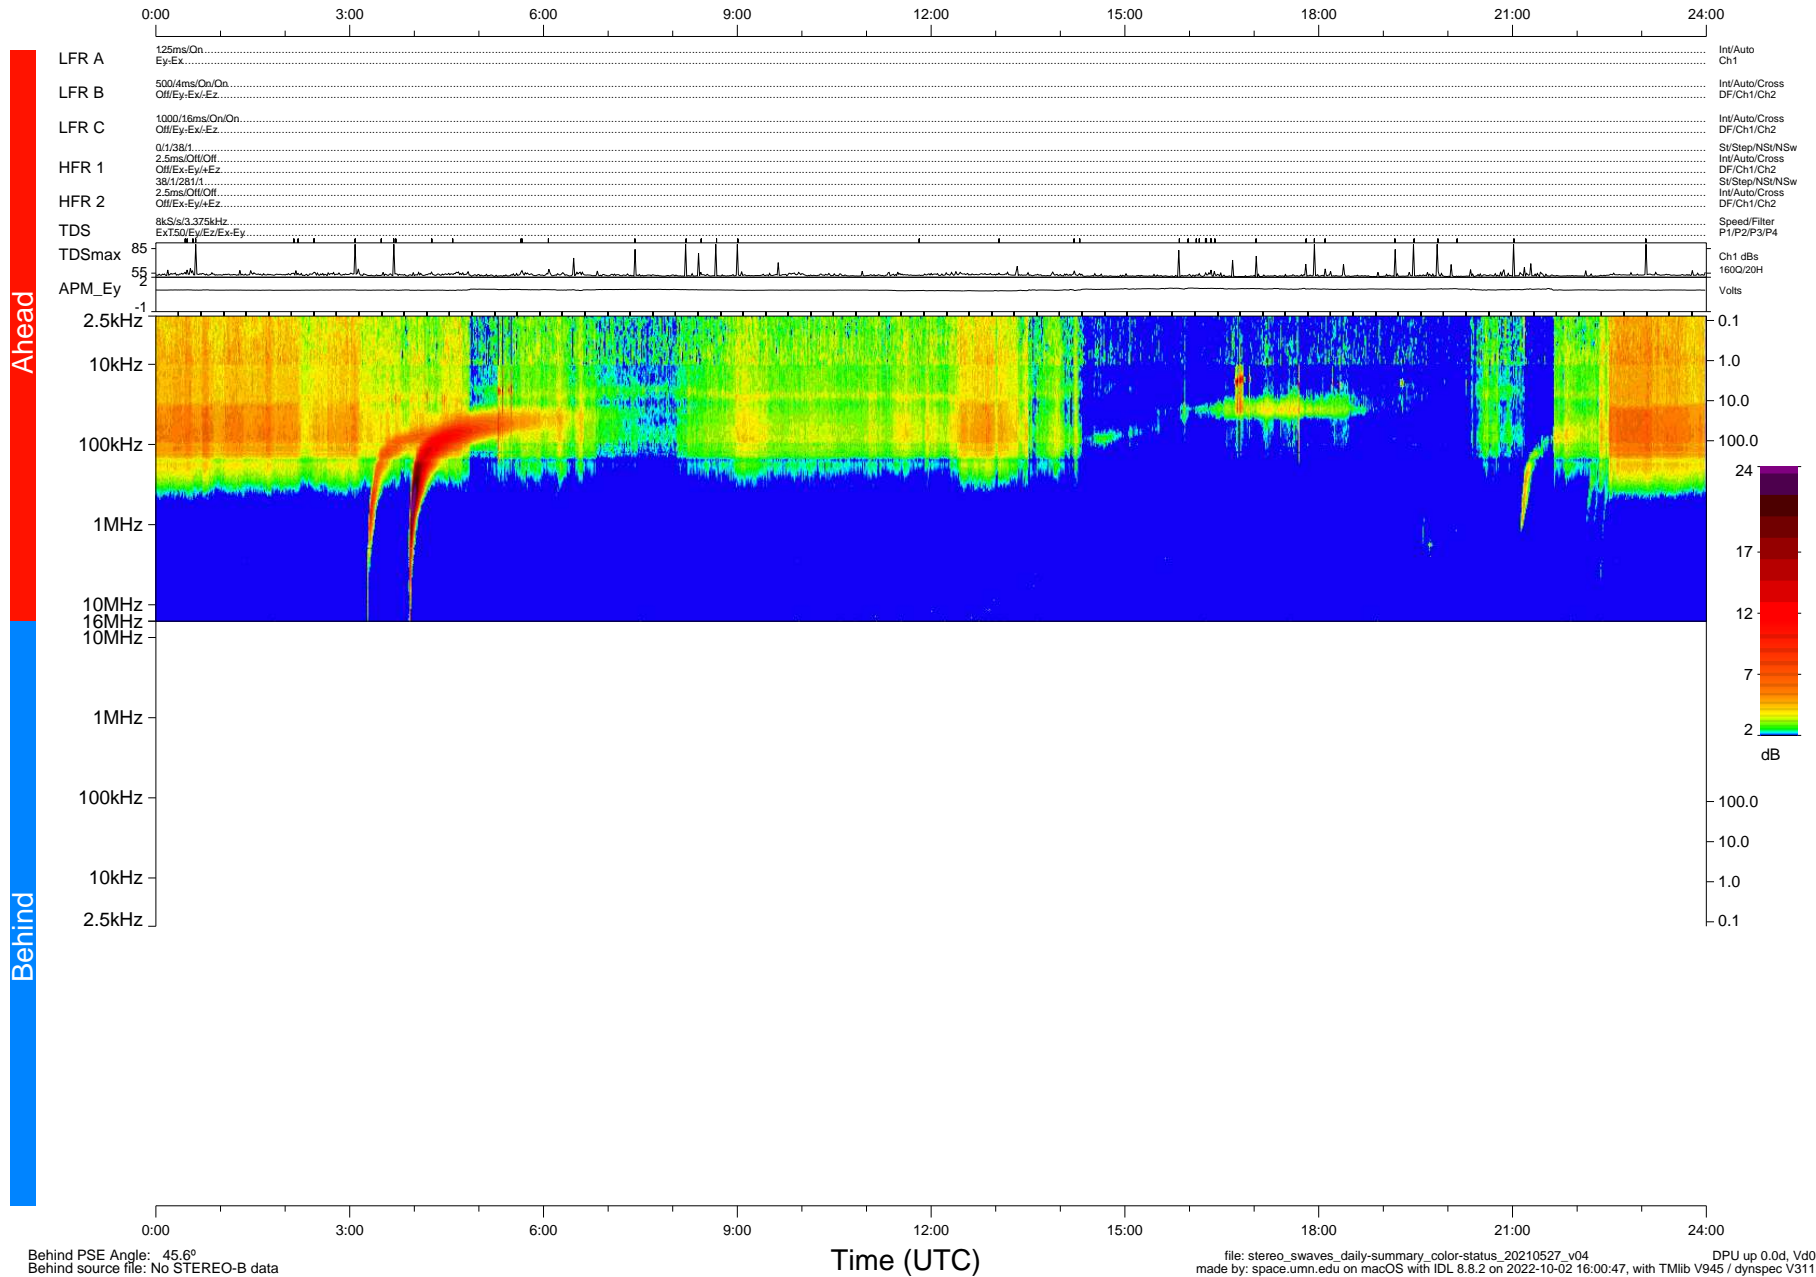

STEREO/WAVES Daily Summary - 27-May-2021 (DOY 147)

Ahead source file: swaves_ahead_2021_147_1_05.fin (Recovery: 100.0% HK, 93% PKts)
 Ahead PSE Angle: -50.8°

DPU up 2150.9d, V412d38

Behind PSE Angle: 45.6°
 Behind source file: No STEREO-B data

file: stereo_swaves_daily-summary_color-status_20210527_v04
 made by: space.umn.edu on macOS with IDL 8.8.2 on 2022-10-02 16:00:47, with Tlib V945 / dynspec V311
 DPU up 0.0d, Vd0