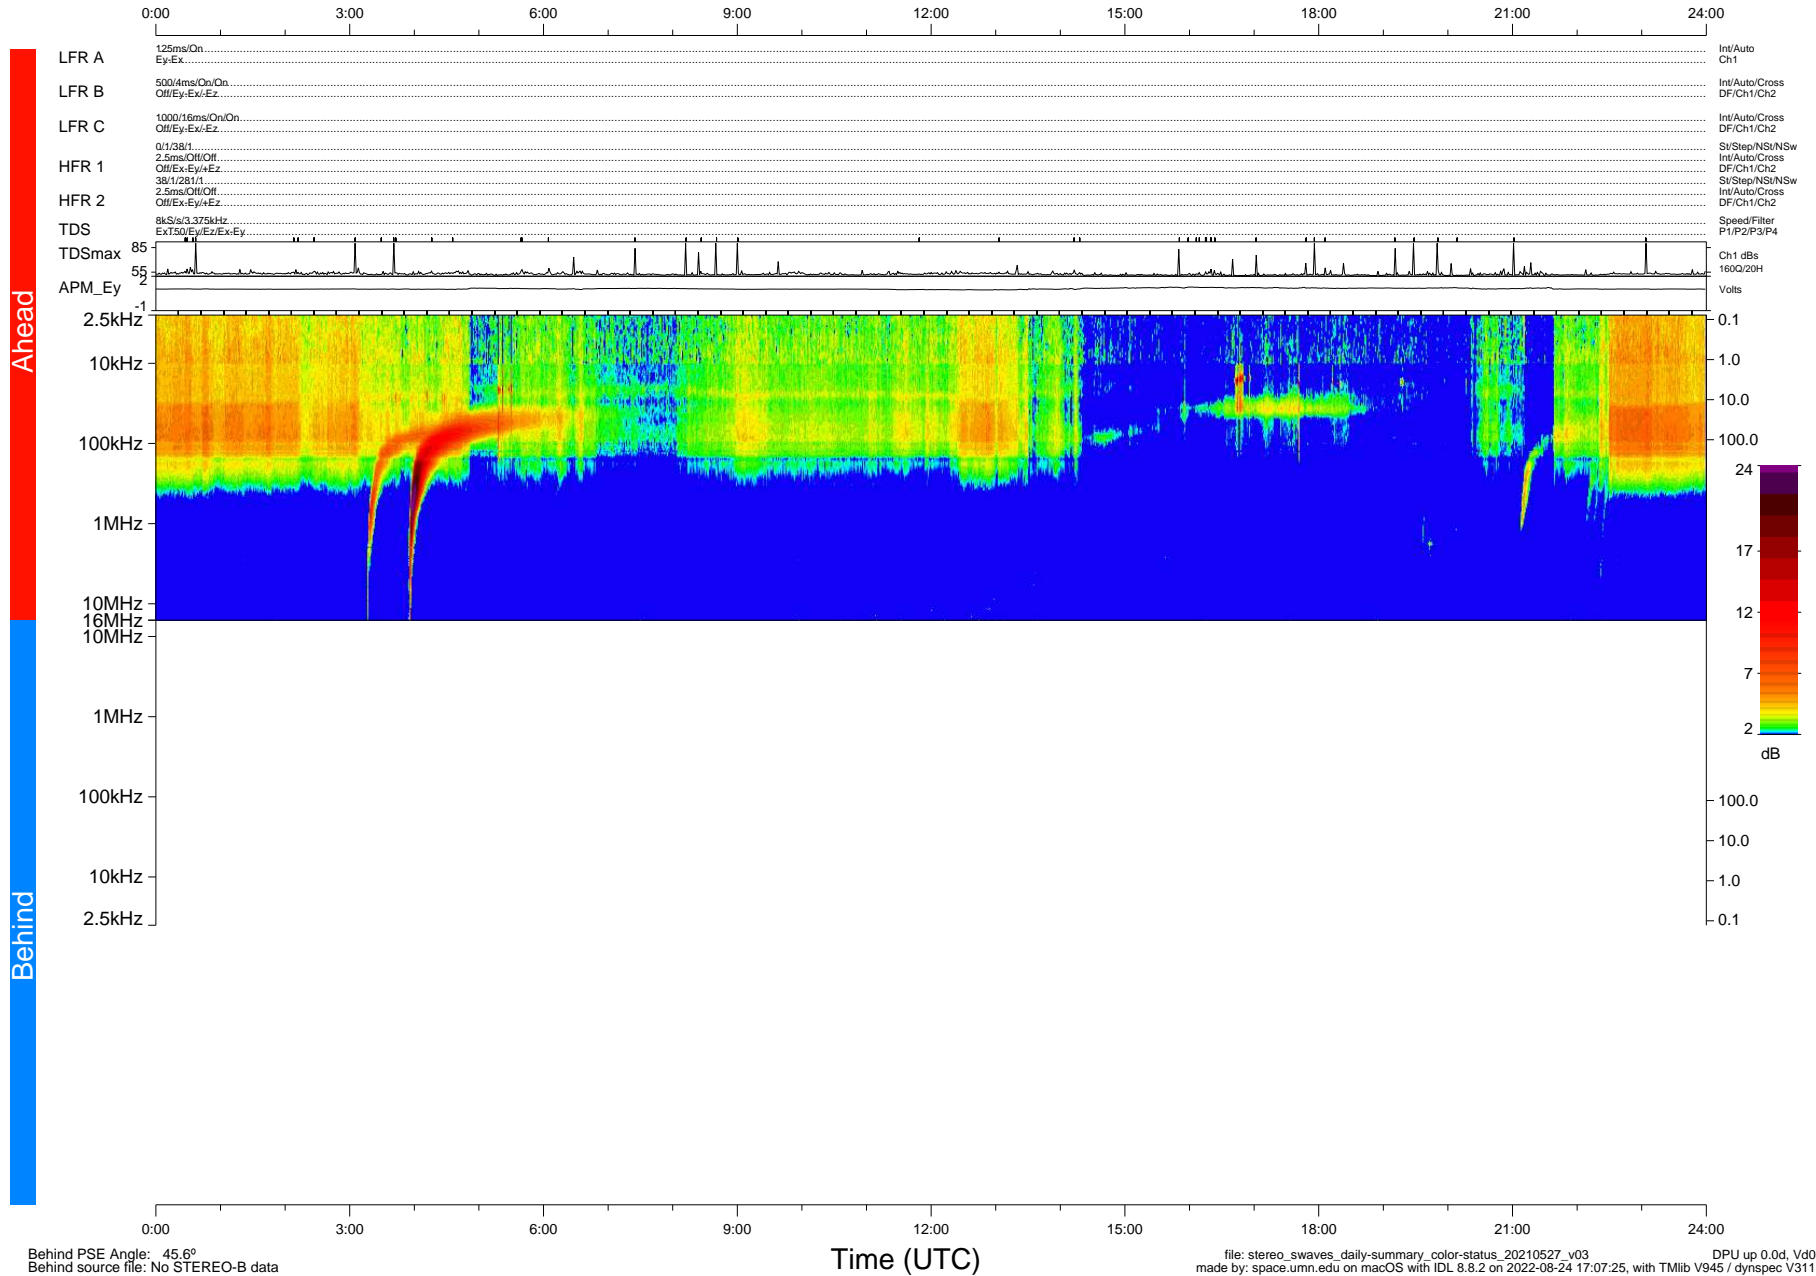

# STEREO/WAVES Daily Summary - 27-May-2021 (DOY 147)

Ahead source file: swaves\_ahead\_2021\_147\_1\_05.fin (Recovery: 100.0% HK, 93% PKts)  
 Ahead PSE Angle: -50.8°

DPU up 2150.9d, V412d38

Behind PSE Angle: 45.6°  
 Behind source file: No STEREO-B data

file: stereo\_swaves\_daily-summary\_color-status\_20210527\_v03 DPU up 0.0d, Vd0  
 made by: space.umn.edu on macOS with IDL 8.8.2 on 2022-08-24 17:07:25, with Tlib V945 / dynspec V311