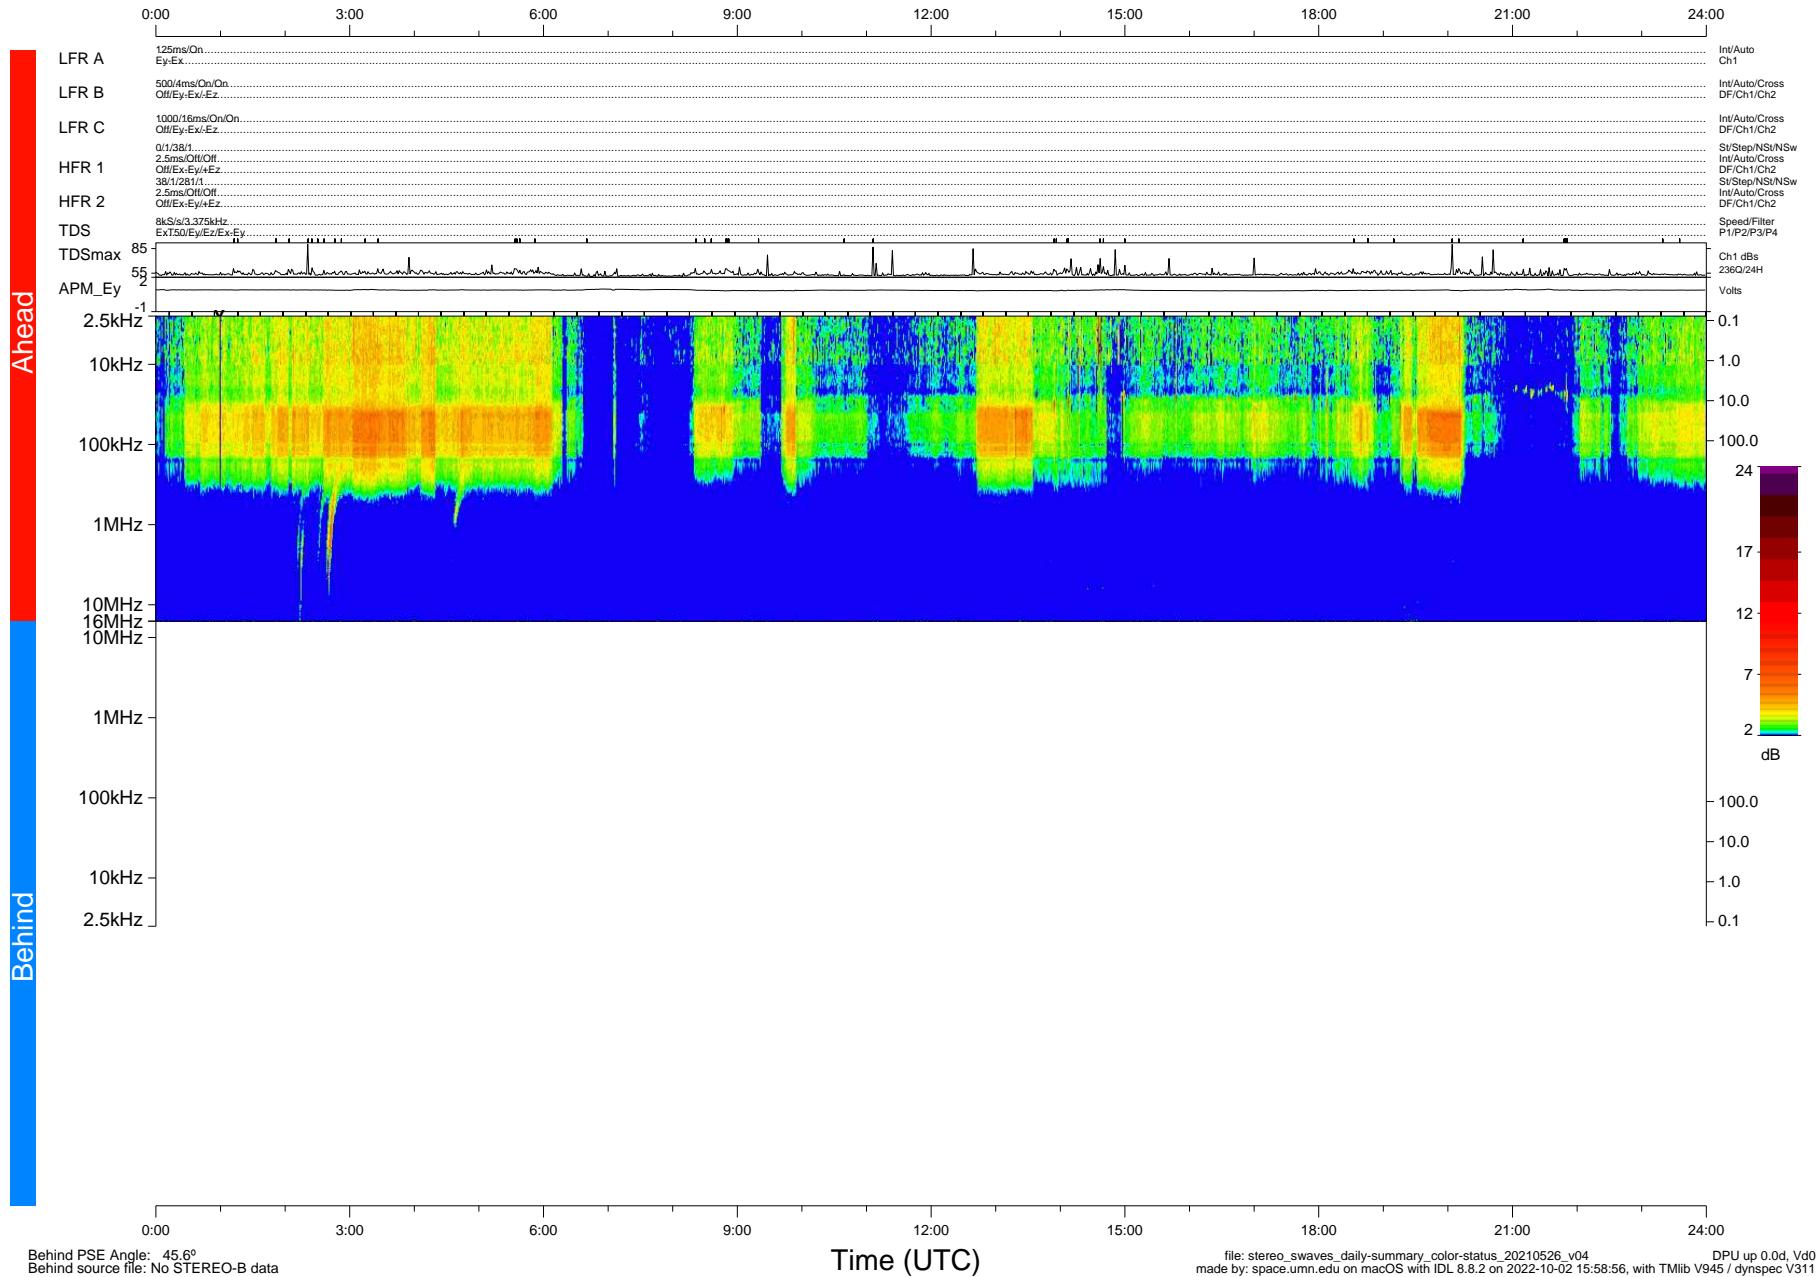

STEREO/WAVES Daily Summary - 26-May-2021 (DOY 146)

Ahead source file: swaves_ahead_2021_146_1_05.fin (Recovery: 100.0% HK, 105% Pkts)
 Ahead PSE Angle: -50.9°

DPU up 2149.9d, V412d38

Behind PSE Angle: 45.6°
 Behind source file: No STEREO-B data

file: stereo_swaves_daily-summary_color-status_20210526_v04
 made by: space.umn.edu on macOS with IDL 8.8.2 on 2022-10-02 15:58:56, with Tlib V945 / dynspec V311
 DPU up 0.0d, Vd0