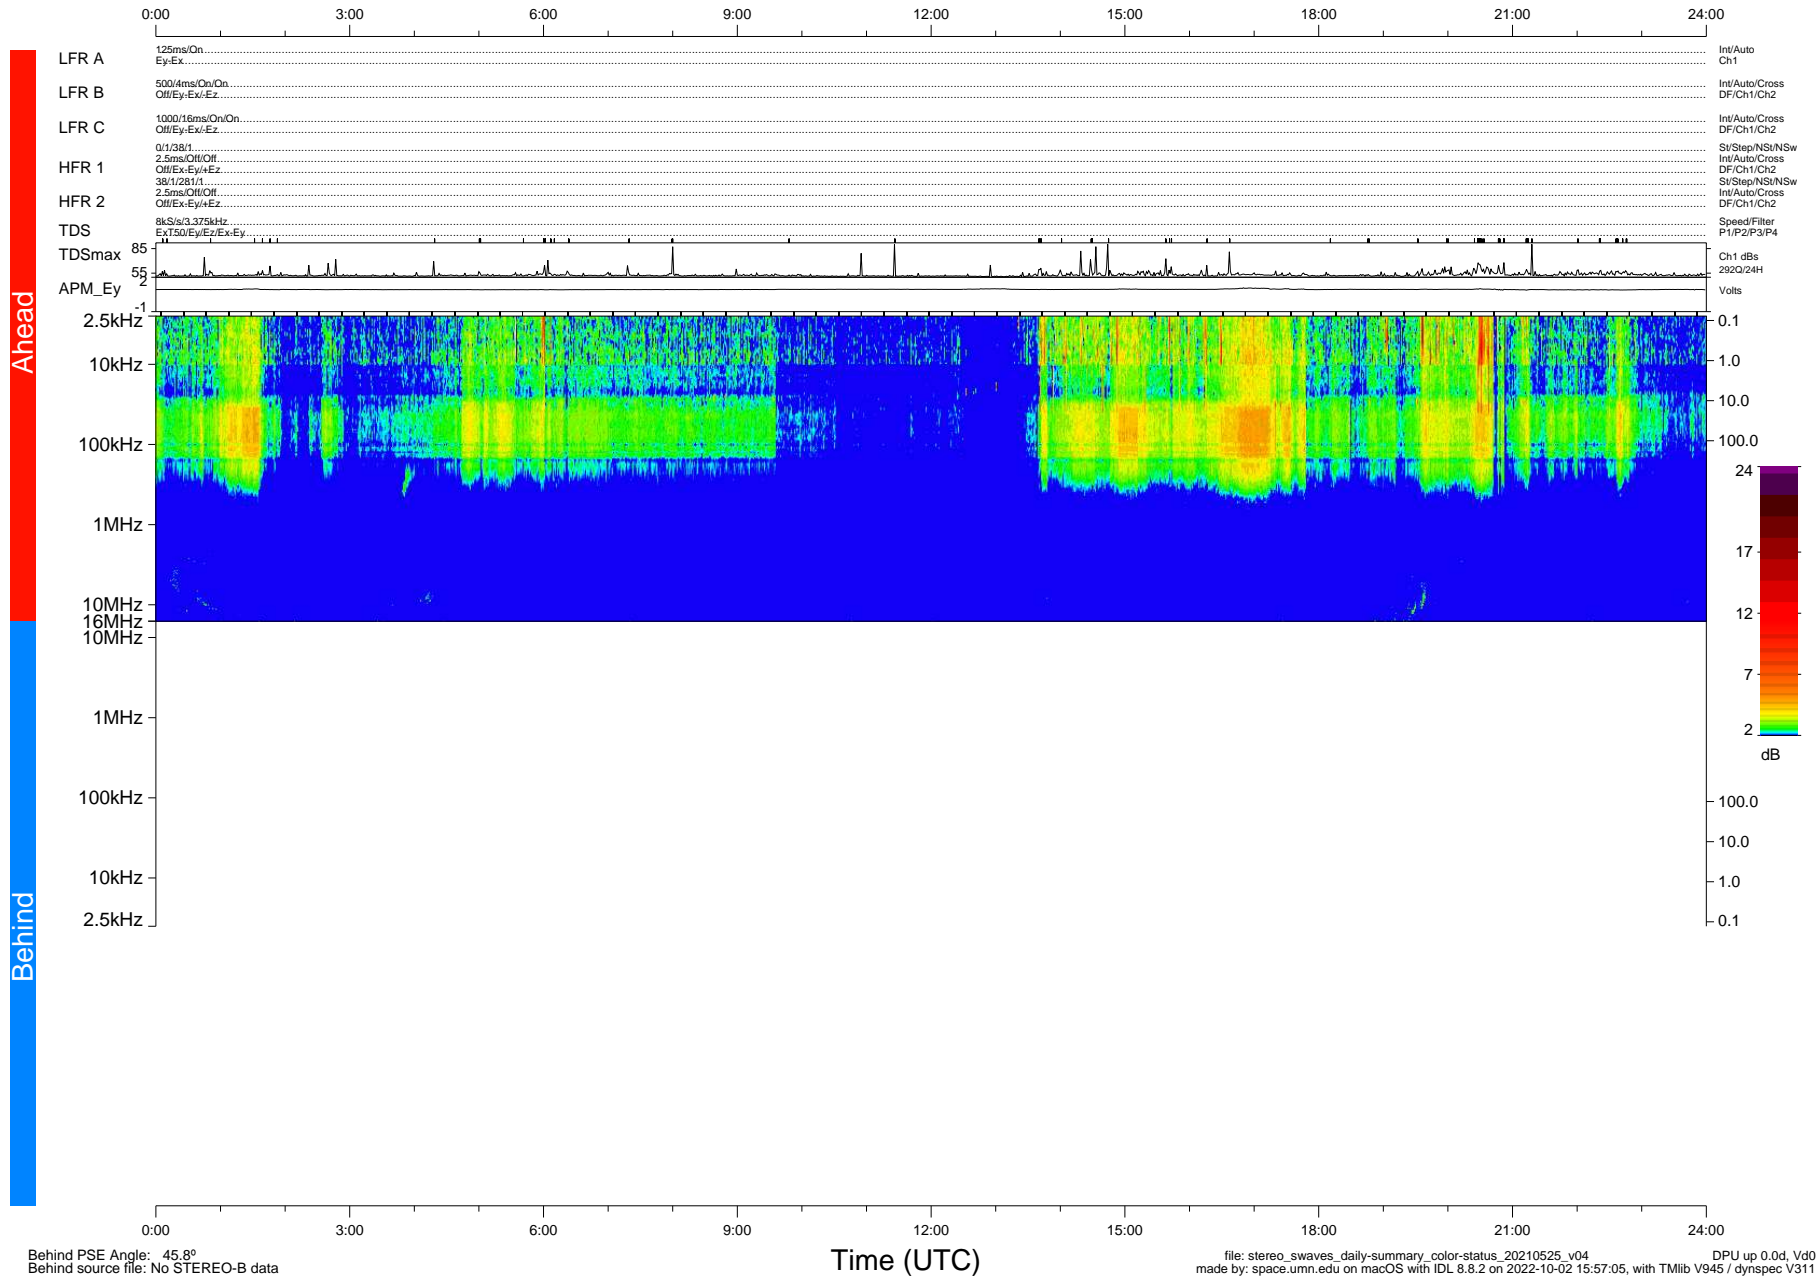

STEREO/WAVES Daily Summary - 25-May-2021 (DOY 145)

Ahead source file: swaves_ahead_2021_145_1_06.fin (Recovery: 100.0% HK, 113% Pkts)
 Ahead PSE Angle: -51.0°

DPU up 2148.9d, V412d38

Behind PSE Angle: 45.8°
 Behind source file: No STEREO-B data

file: stereo_swaves_daily-summary_color-status_20210525_v04 DPU up 0.0d, Vd0
 made by: space.umn.edu on macOS with IDL 8.8.2 on 2022-10-02 15:57:05, with Tlib V945 / dynspec V311