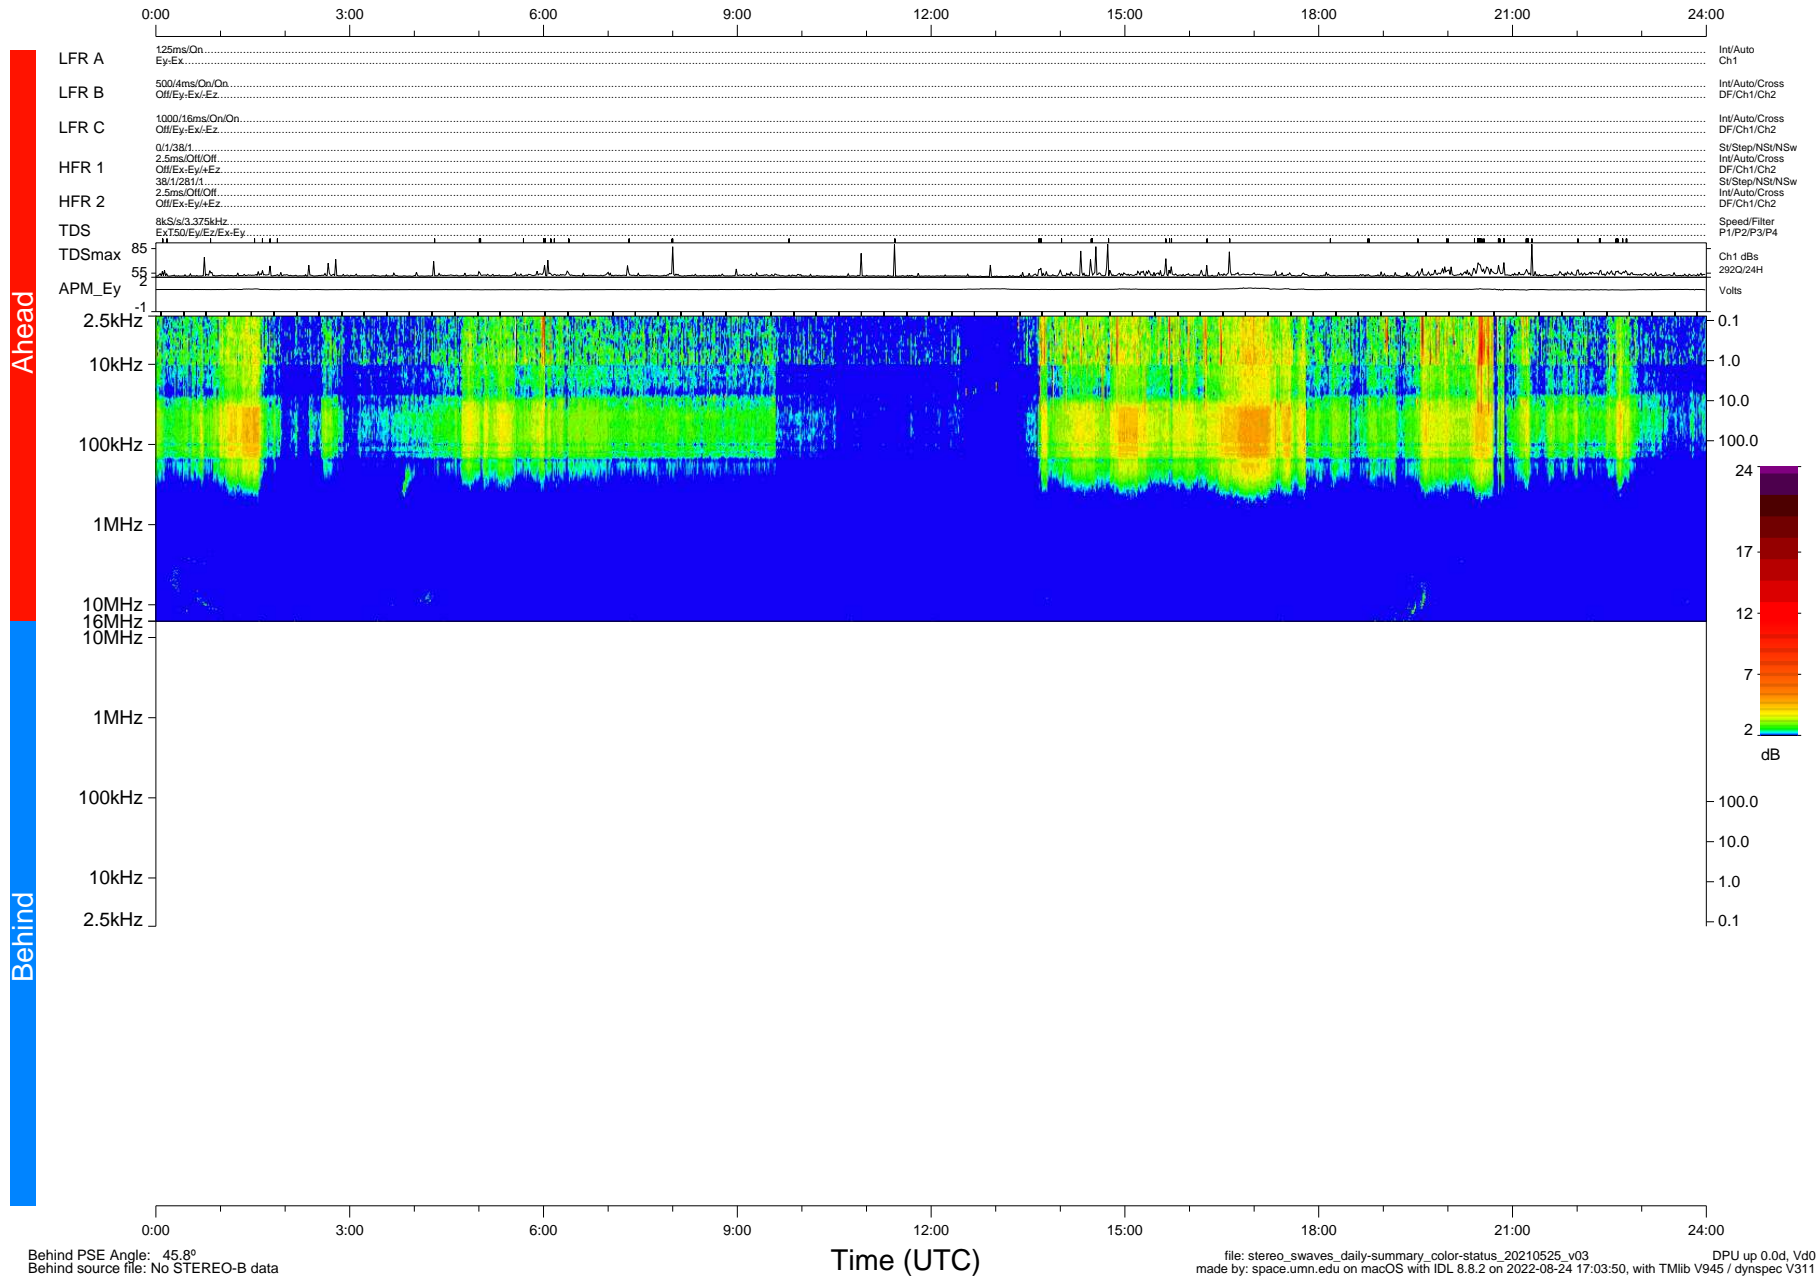

STEREO/WAVES Daily Summary - 25-May-2021 (DOY 145)

Ahead source file: swaves_ahead_2021_145_1_06.fin (Recovery: 100.0% HK, 113% Pkts)
 Ahead PSE Angle: -51.0°

DPU up 2148.9d, V412d38

Behind PSE Angle: 45.8°
 Behind source file: No STEREO-B data

file: stereo_swaves_daily-summary_color-status_20210525_v03 DPU up 0.0d, V40
 made by: space.umn.edu on macOS with IDL 8.8.2 on 2022-08-24 17:03:50, with Tlib V945 / dynspec V311