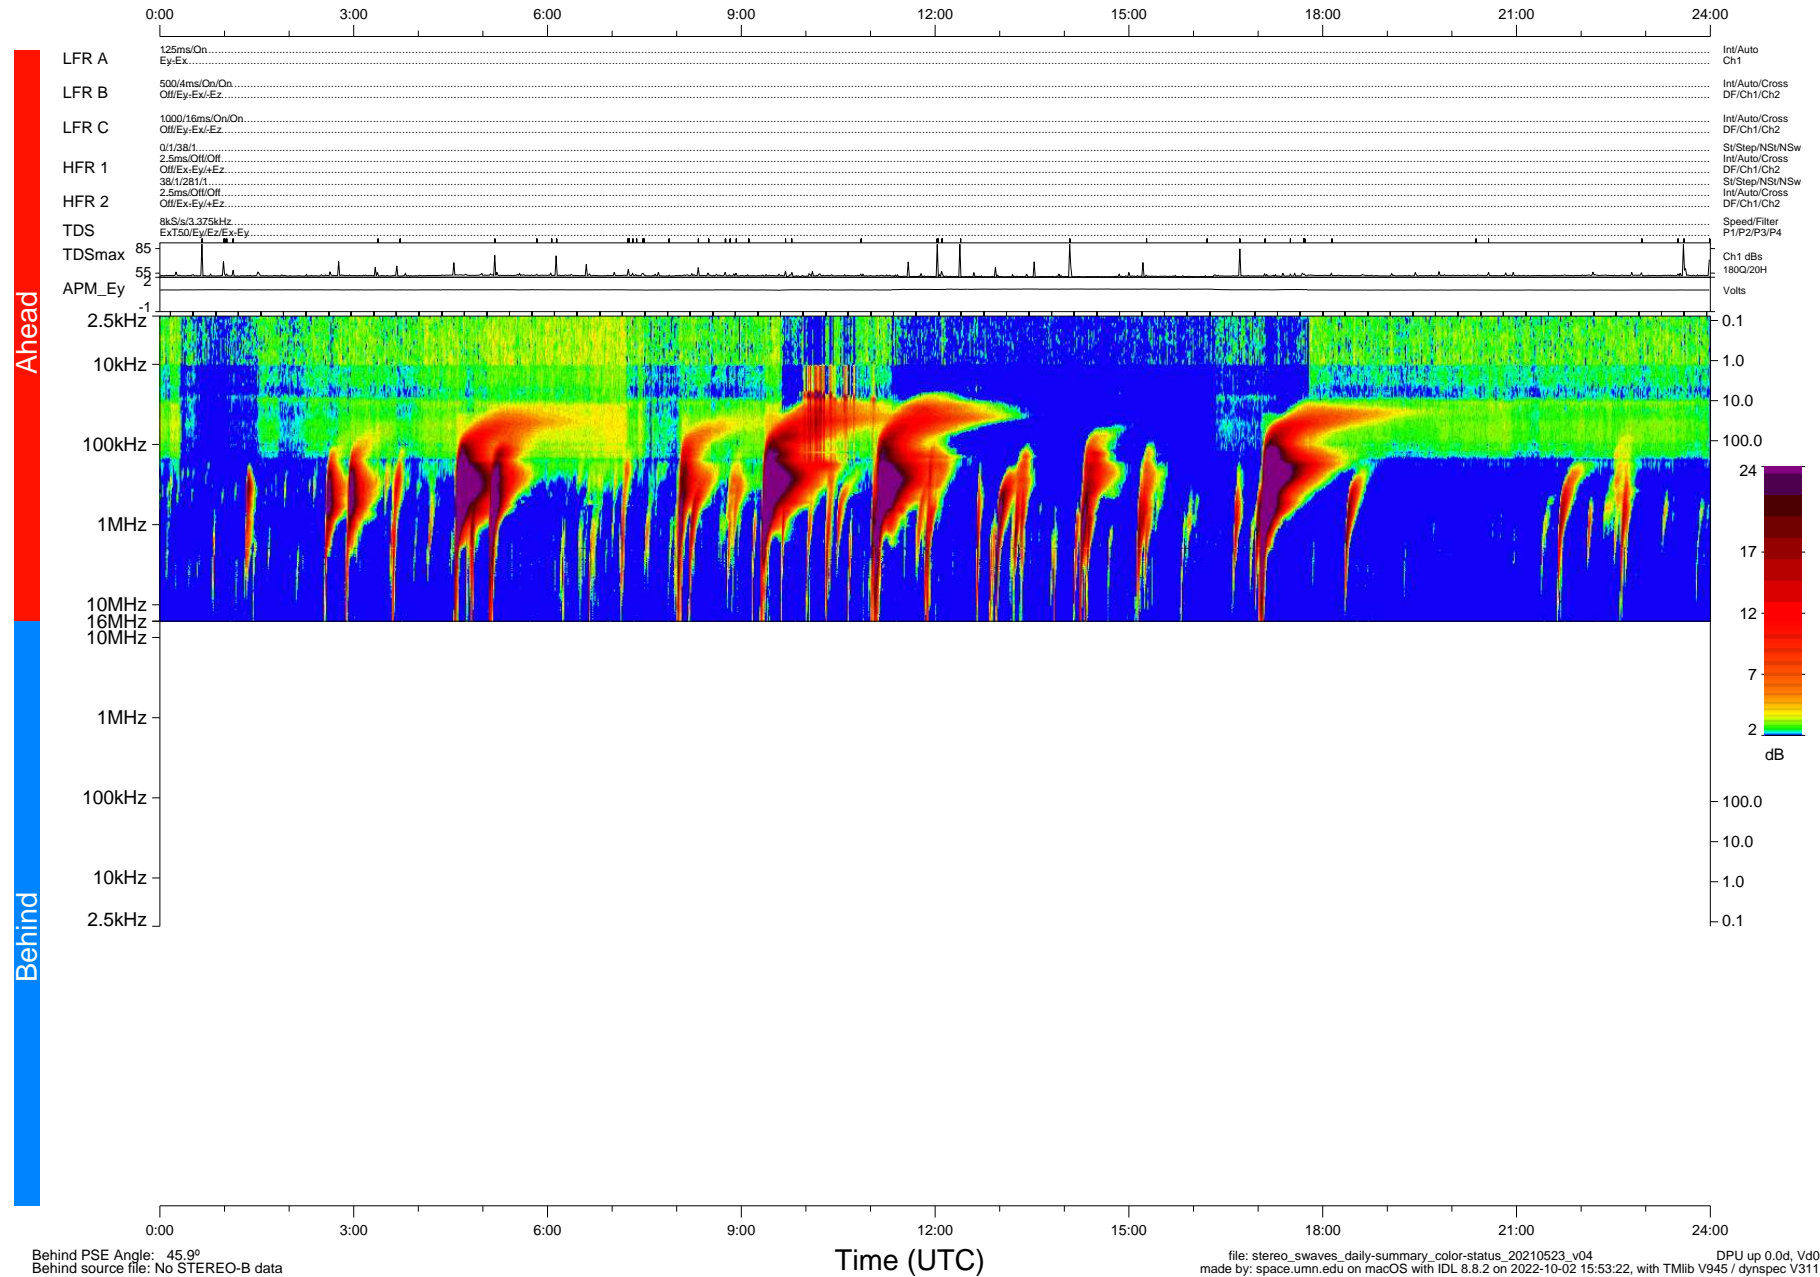

STEREO/WAVES Daily Summary - 23-May-2021 (DOY 143)

Ahead source file: swaves_ahead_2021_143_1_05.fin (Recovery: 100.0% HK, 96% PKts)
 Ahead PSE Angle: -51.2°

DPU up 2146.9d, V412d38

Behind PSE Angle: 45.9°
 Behind source file: No STEREO-B data

Time (UTC)

file: stereo_swaves_daily-summary_color-status_20210523_v04
 made by: space.umn.edu on macOS with IDL 8.8.2 on 2022-10-02 15:53:22, with Tlib V945 / dynspec V311
 DPU up 0.0d, Vd0