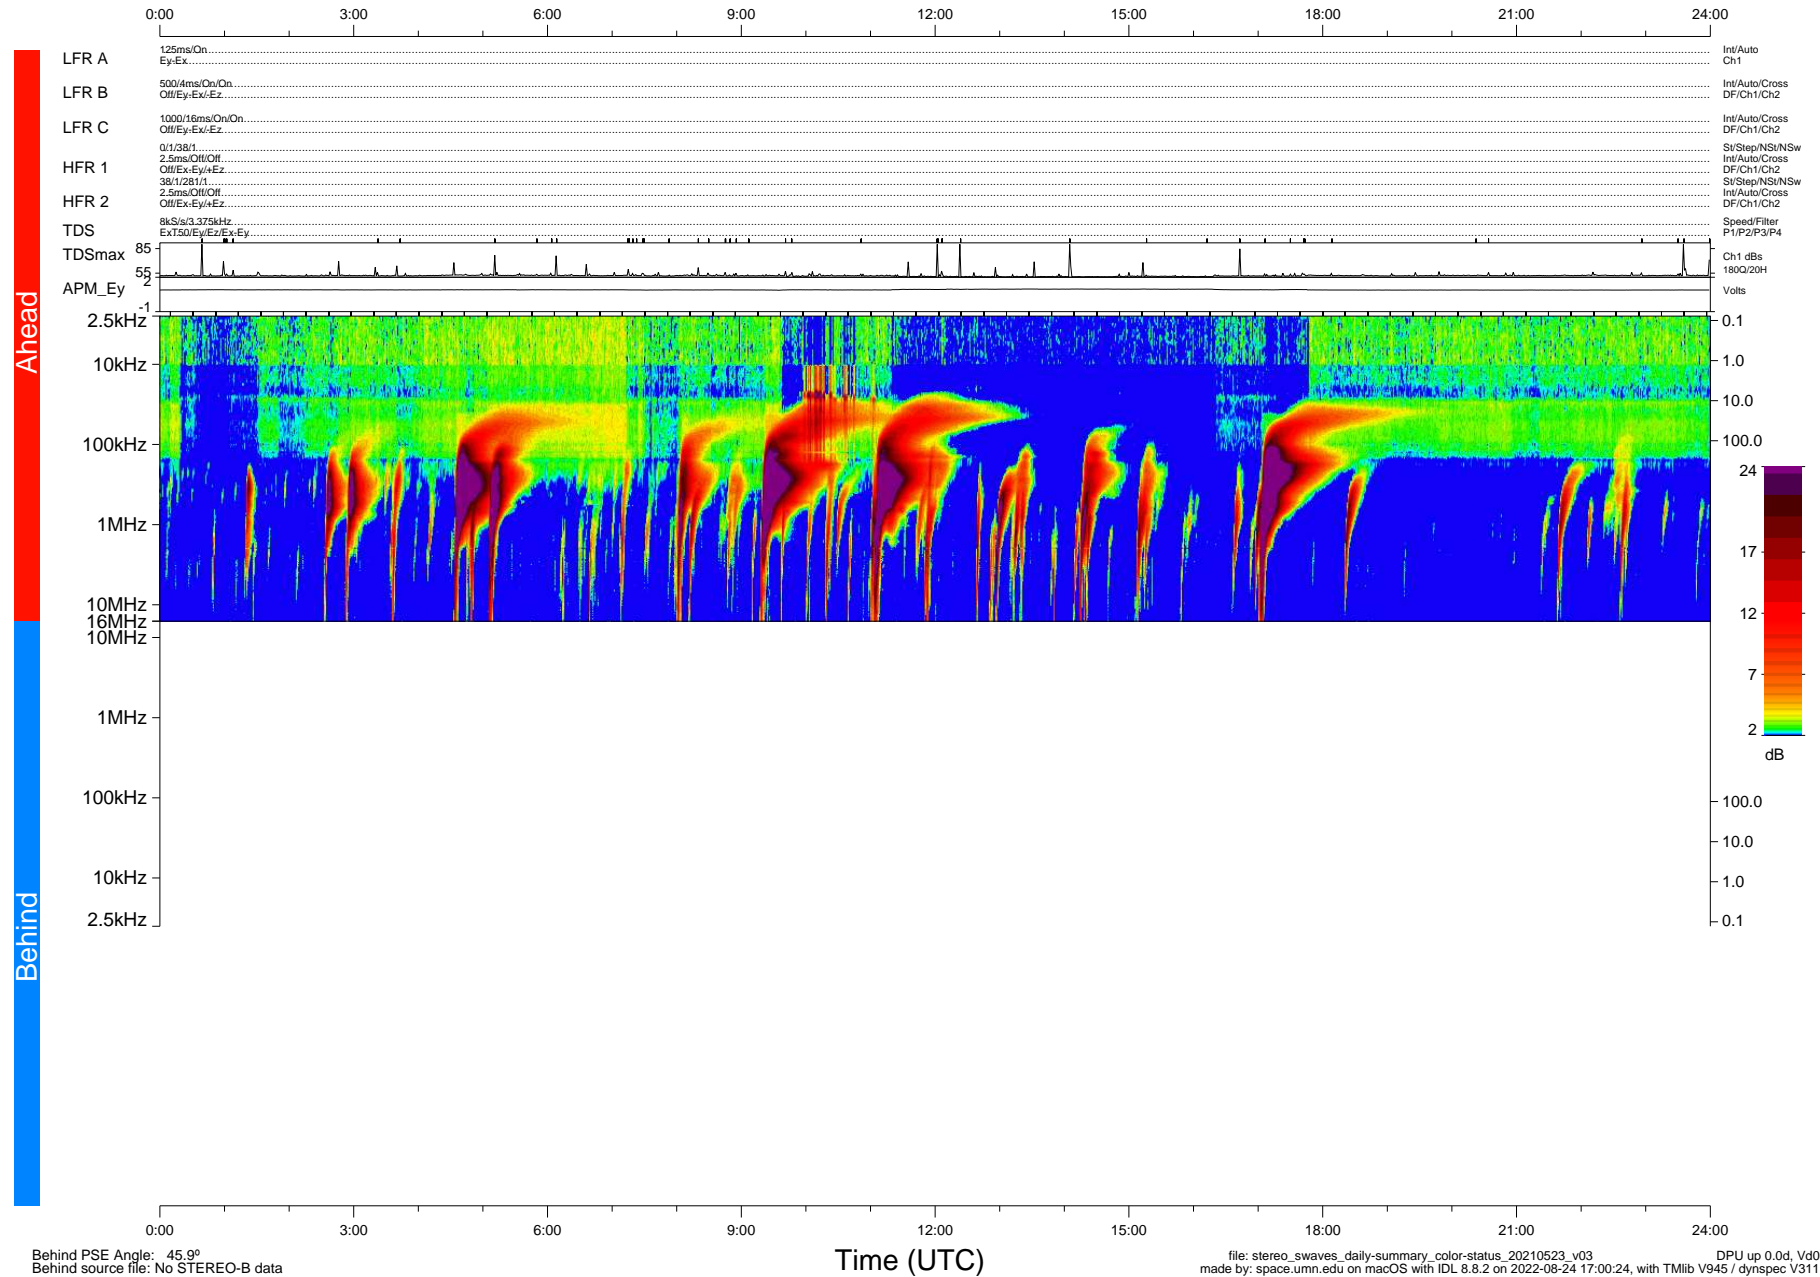

# STEREO/WAVES Daily Summary - 23-May-2021 (DOY 143)

Ahead source file: swaves\_ahead\_2021\_143\_1\_05.fin (Recovery: 100.0% HK, 96% PKts)  
 Ahead PSE Angle: -51.2°

DPU up 2146.9d, V412d38

Behind PSE Angle: 45.9°  
 Behind source file: No STEREO-B data

file: stereo\_swaves\_daily-summary\_color-status\_20210523\_v03  
 made by: space.umn.edu on macOS with IDL 8.8.2 on 2022-08-24 17:00:24, with Tlib V945 / dynspec V311  
 DPU up 0.0d, Vd0