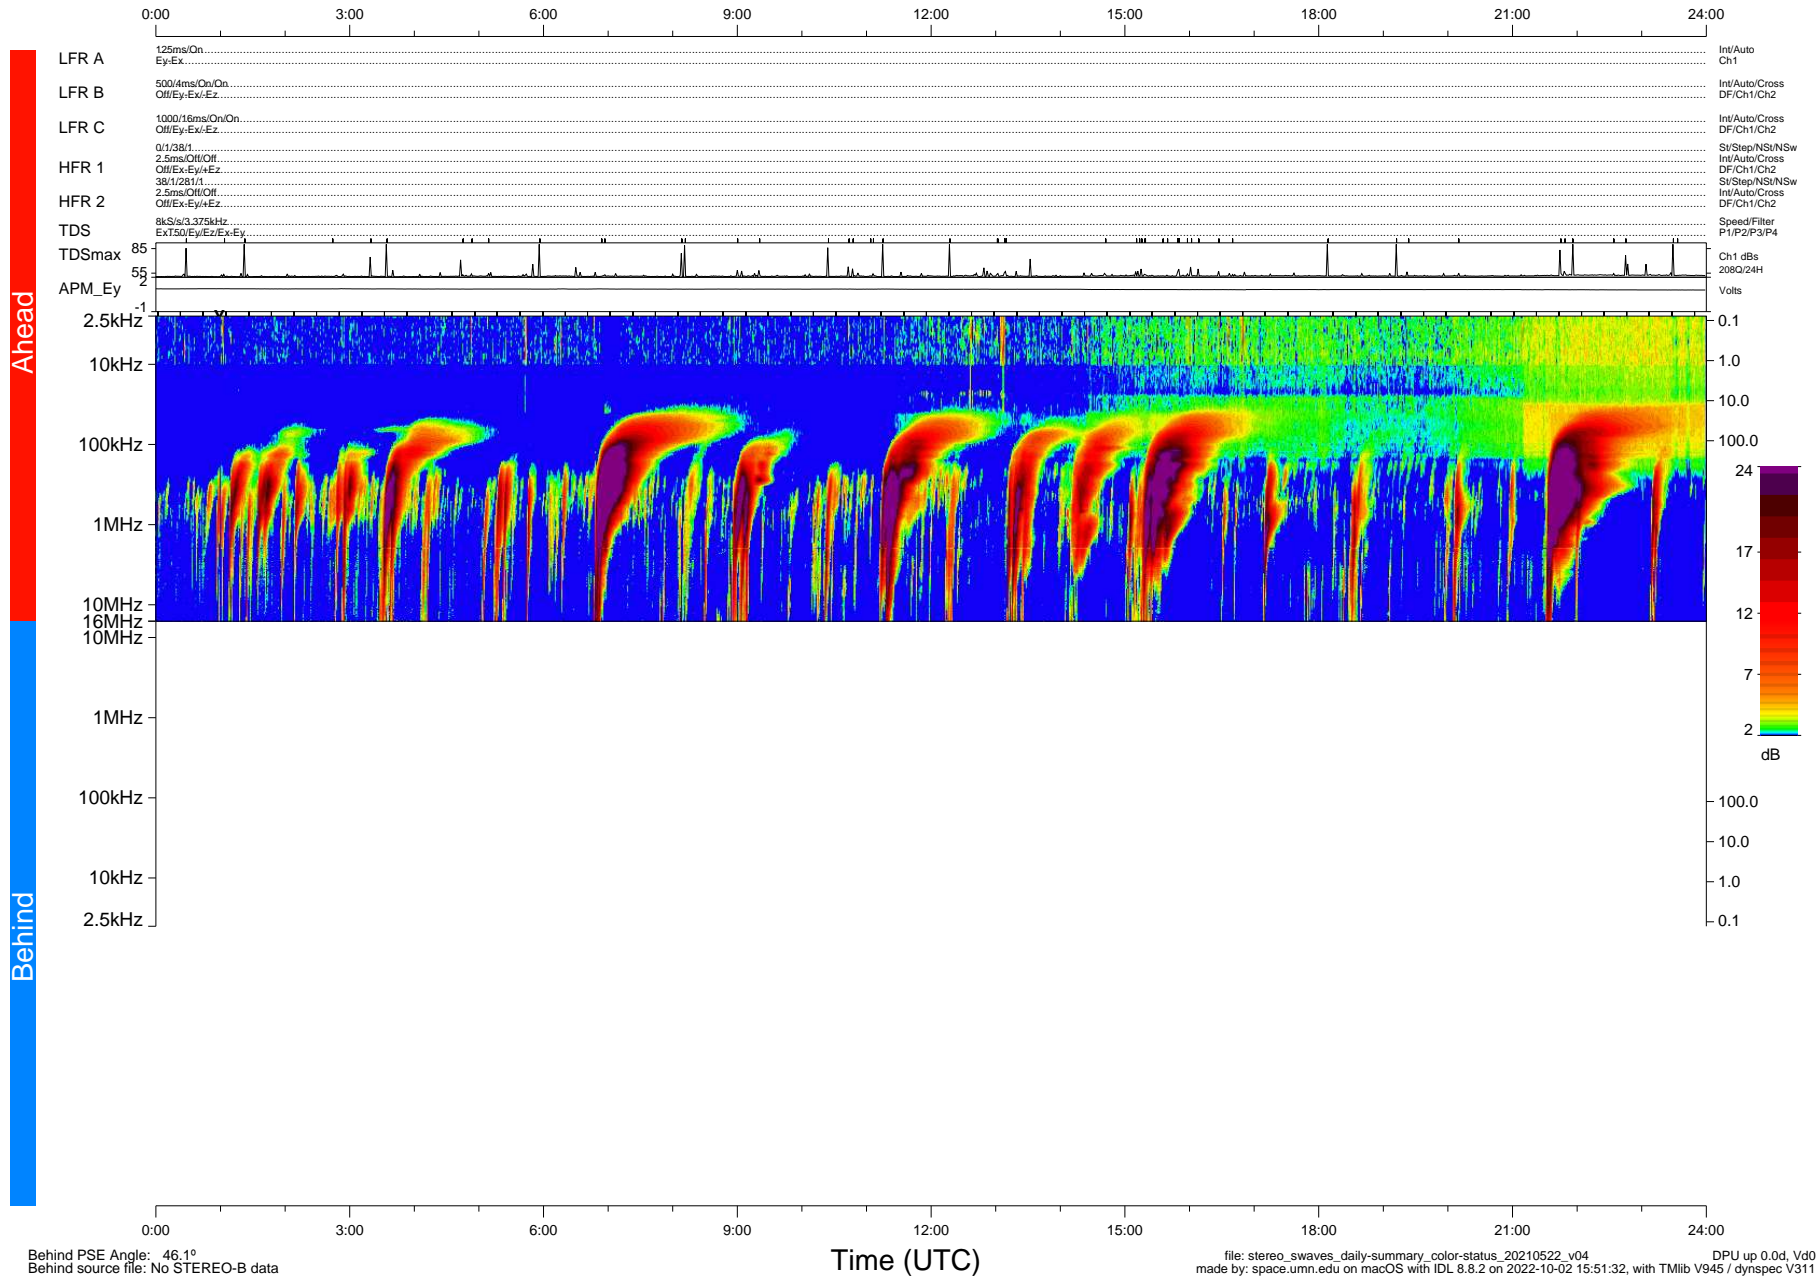

# STEREO/WAVES Daily Summary - 22-May-2021 (DOY 142)

Ahead source file: swaves\_ahead\_2021\_142\_1\_05.fin (Recovery: 100.0% HK, 101% Pkts)  
 Ahead PSE Angle: -51.2°

DPU up 2145.9d, V412d38

Behind PSE Angle: 46.1°  
 Behind source file: No STEREO-B data

file: stereo\_swaves\_daily-summary\_color-status\_20210522\_v04  
 made by: space.umn.edu on macOS with IDL 8.8.2 on 2022-10-02 15:51:32, with TLib V945 / dynspec V311  
 DPU up 0.0d, Vd0