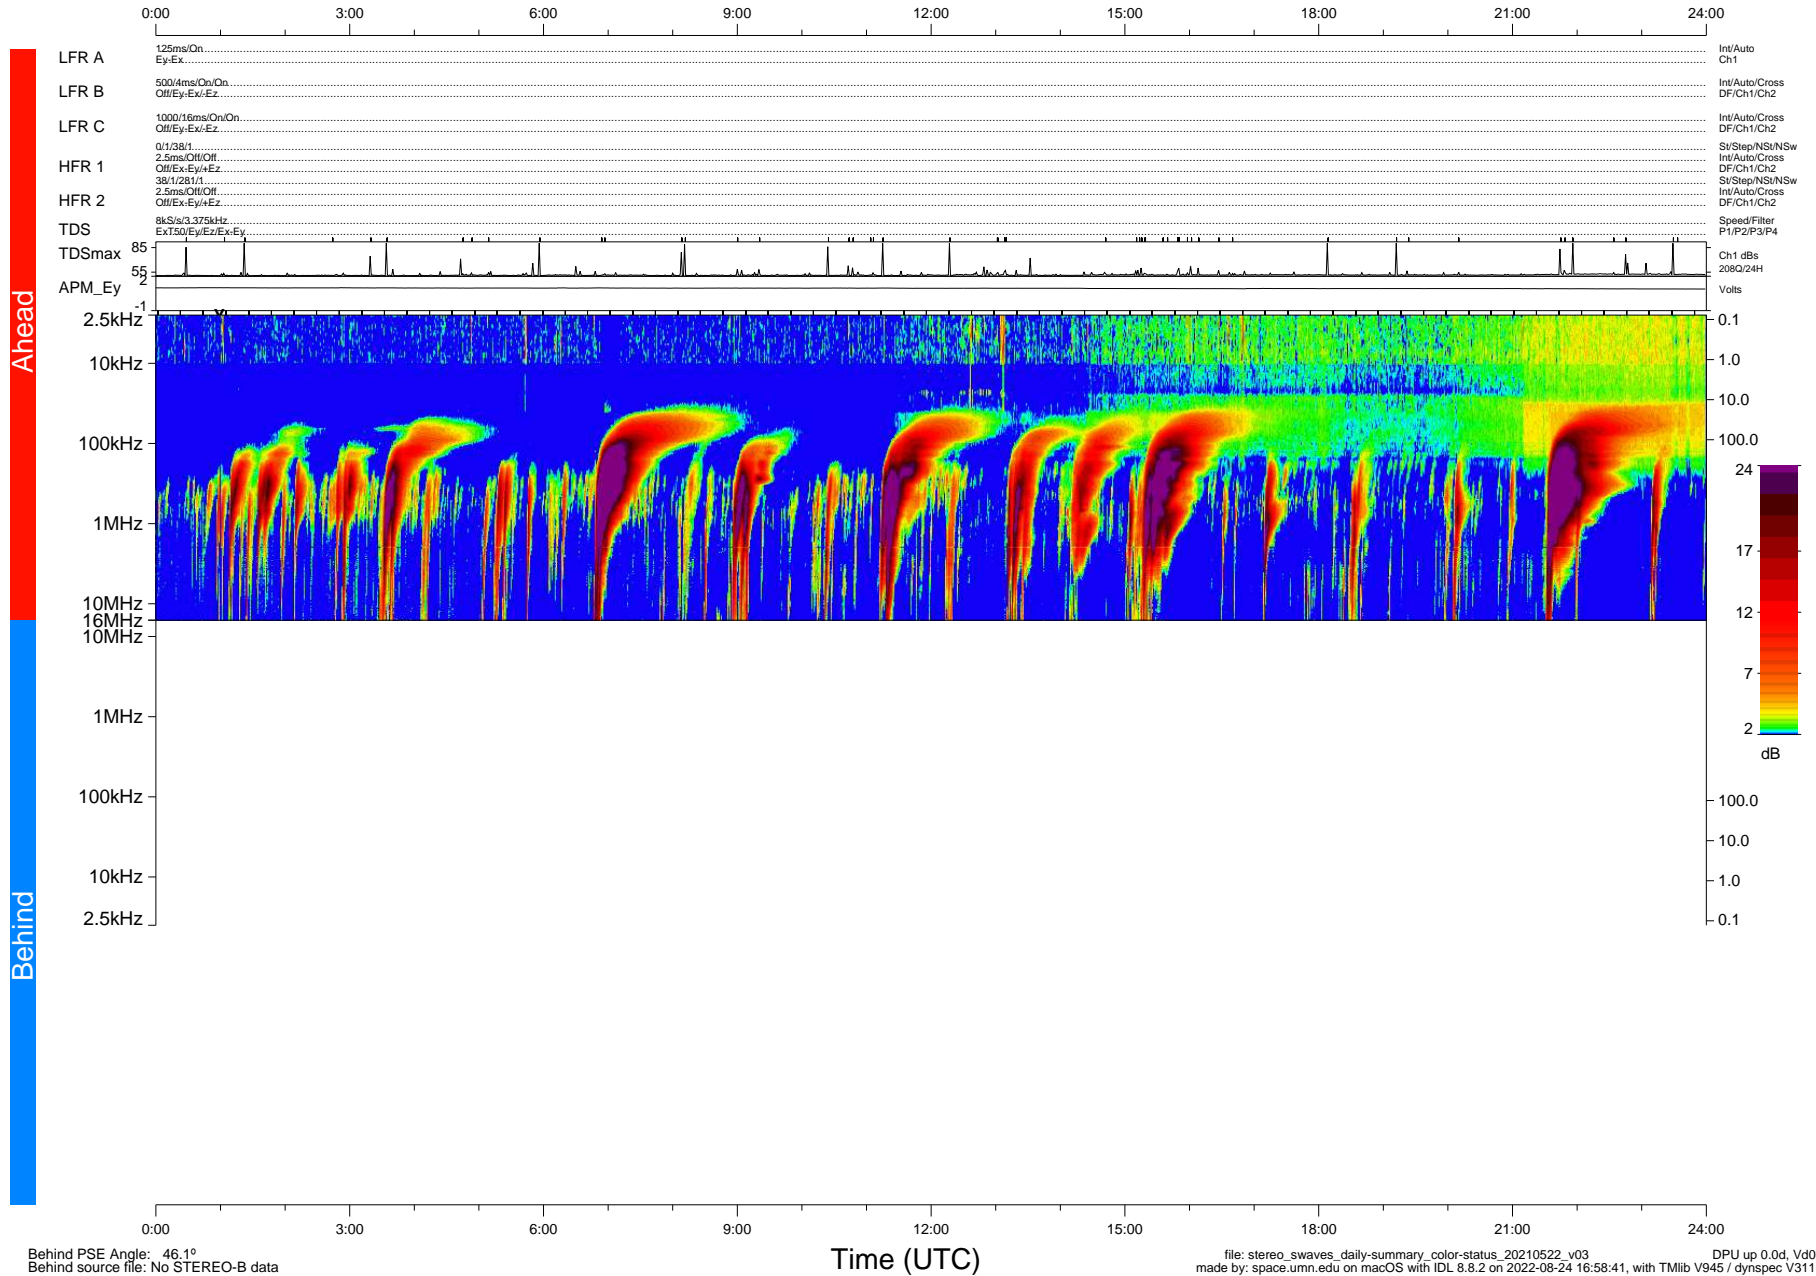

STEREO/WAVES Daily Summary - 22-May-2021 (DOY 142)

Ahead source file: swaves_ahead_2021_142_1_05.fin (Recovery: 100.0% HK, 101% Pkts)
 Ahead PSE Angle: -51.2°

DPU up 2145.9d, V412d38

Behind PSE Angle: 46.1°
 Behind source file: No STEREO-B data

file: stereo_swaves_daily-summary_color-status_20210522_v03
 made by: space.umn.edu on macOS with IDL 8.8.2 on 2022-08-24 16:58:41, with Tlib V945 / dynspec V311
 DPU up 0.0d, Vd0