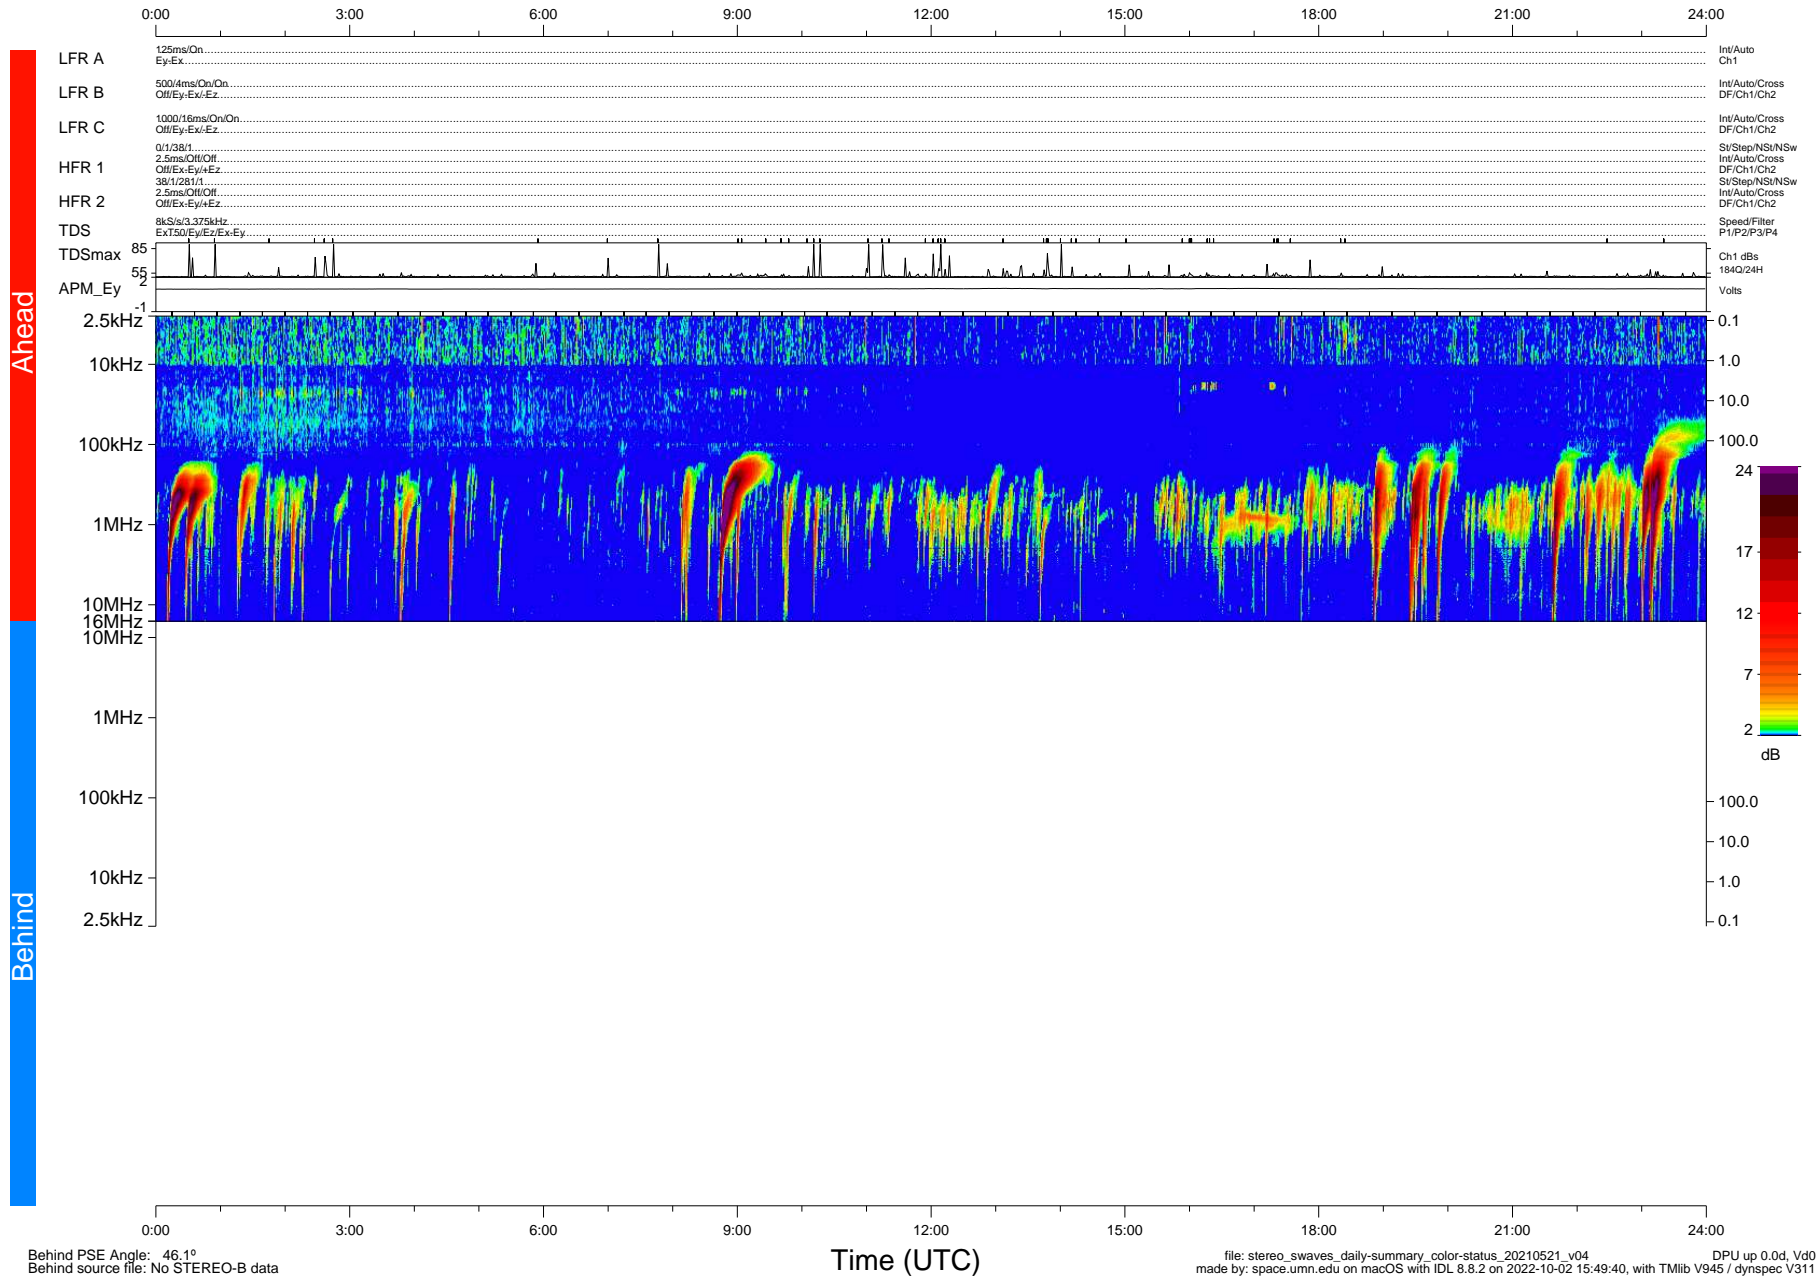

STEREO/WAVES Daily Summary - 21-May-2021 (DOY 141)

Ahead source file: swaves_ahead_2021_141_1_05.fin (Recovery: 100.1% HK, 97% PKts)
 Ahead PSE Angle: -51.3°

DPU up 2144.9d, V412d38

Behind PSE Angle: 46.1°
 Behind source file: No STEREO-B data

file: stereo_swaves_daily-summary_color-status_20210521_v04
 made by: space.umn.edu on macOS with IDL 8.8.2 on 2022-10-02 15:49:40, with Tlib V945 / dynspec V311
 DPU up 0.0d, Vd0