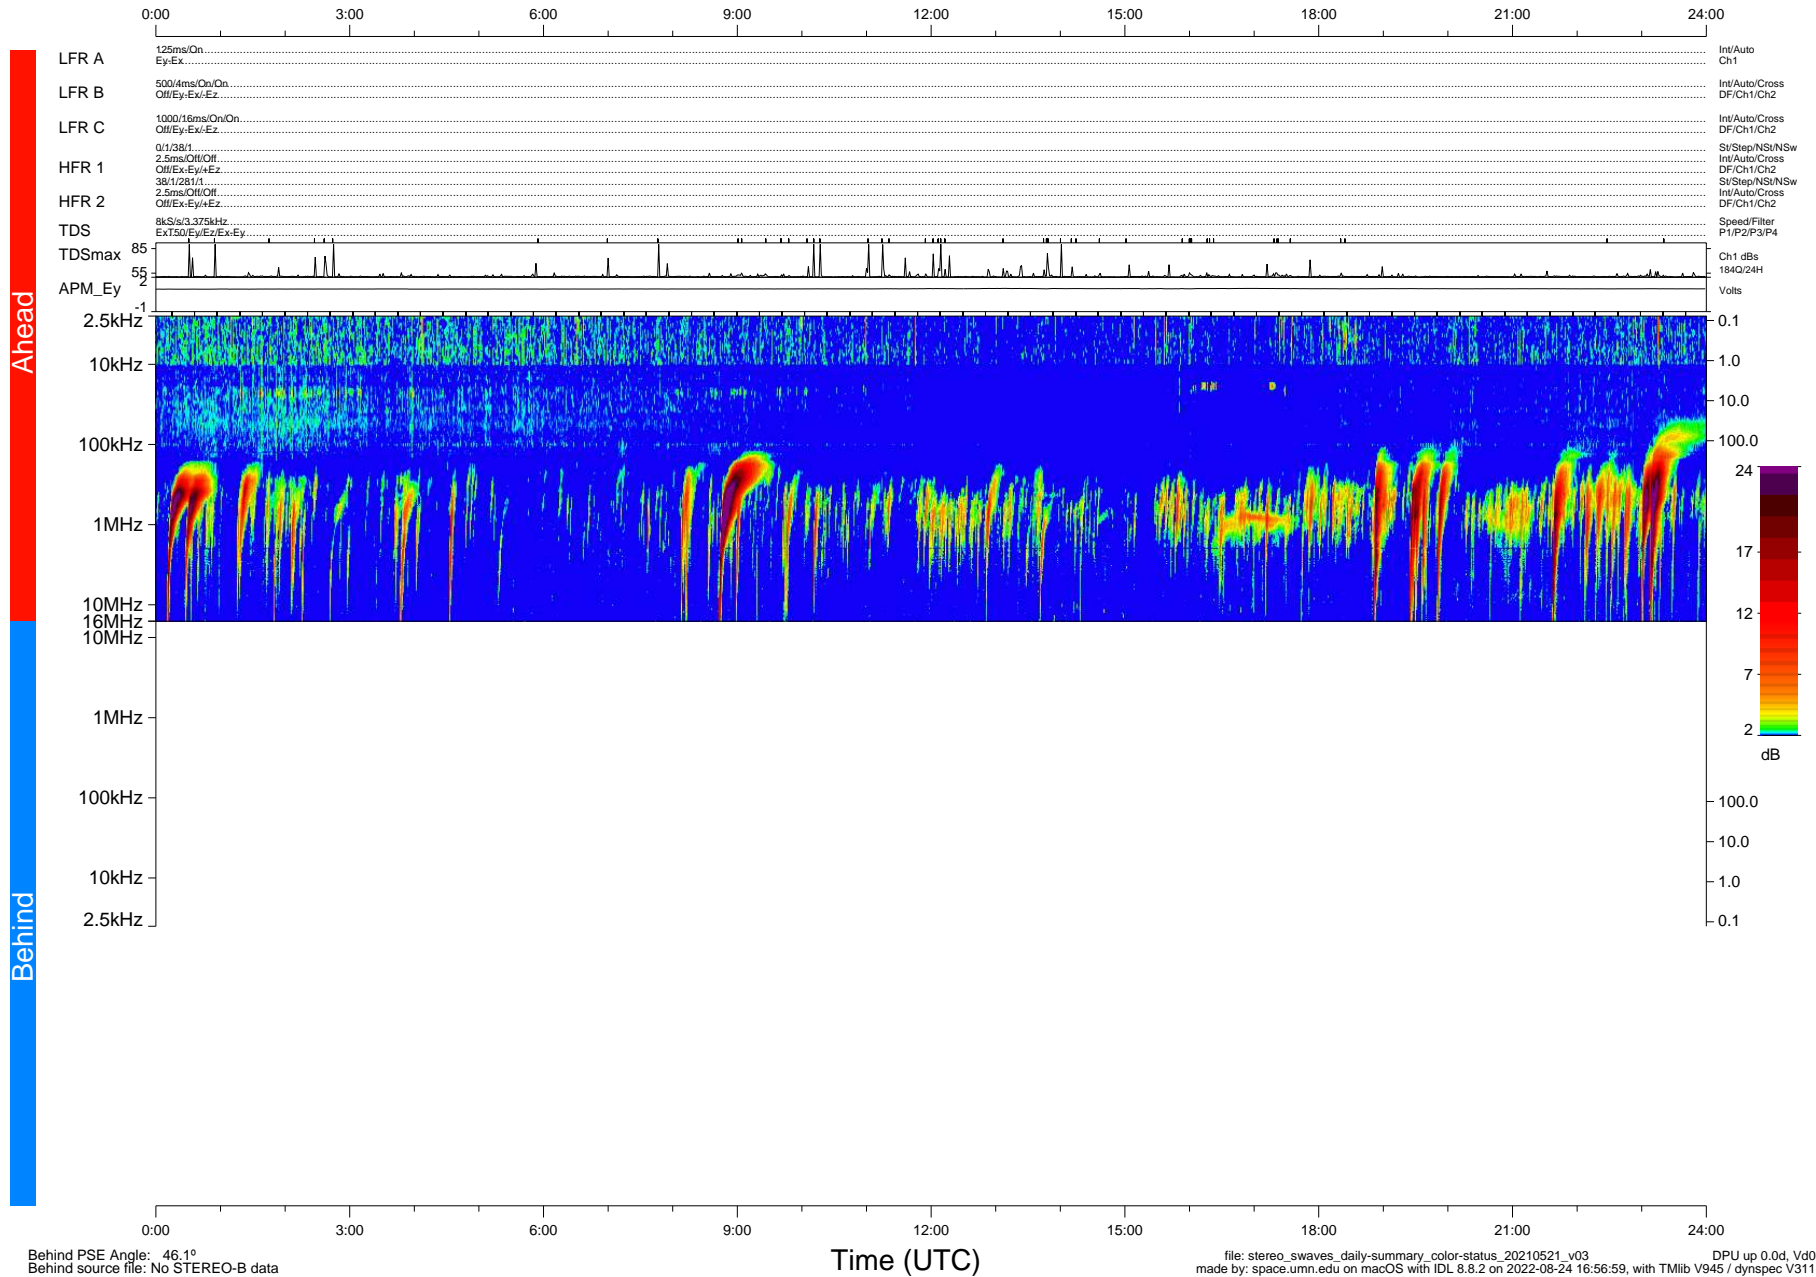

STEREO/WAVES Daily Summary - 21-May-2021 (DOY 141)

Ahead source file: swaves_ahead_2021_141_1_05.fin (Recovery: 100.1% HK, 97% PKts)
 Ahead PSE Angle: -51.3°

DPU up 2144.9d, V412d38

Behind PSE Angle: 46.1°
 Behind source file: No STEREO-B data

Time (UTC)

file: stereo_swaves_daily-summary_color-status_20210521_v03 DPU up 0.0d, Vd0
 made by: space.umn.edu on macOS with IDL 8.8.2 on 2022-08-24 16:56:59, with Tlib V945 / dynspec V311