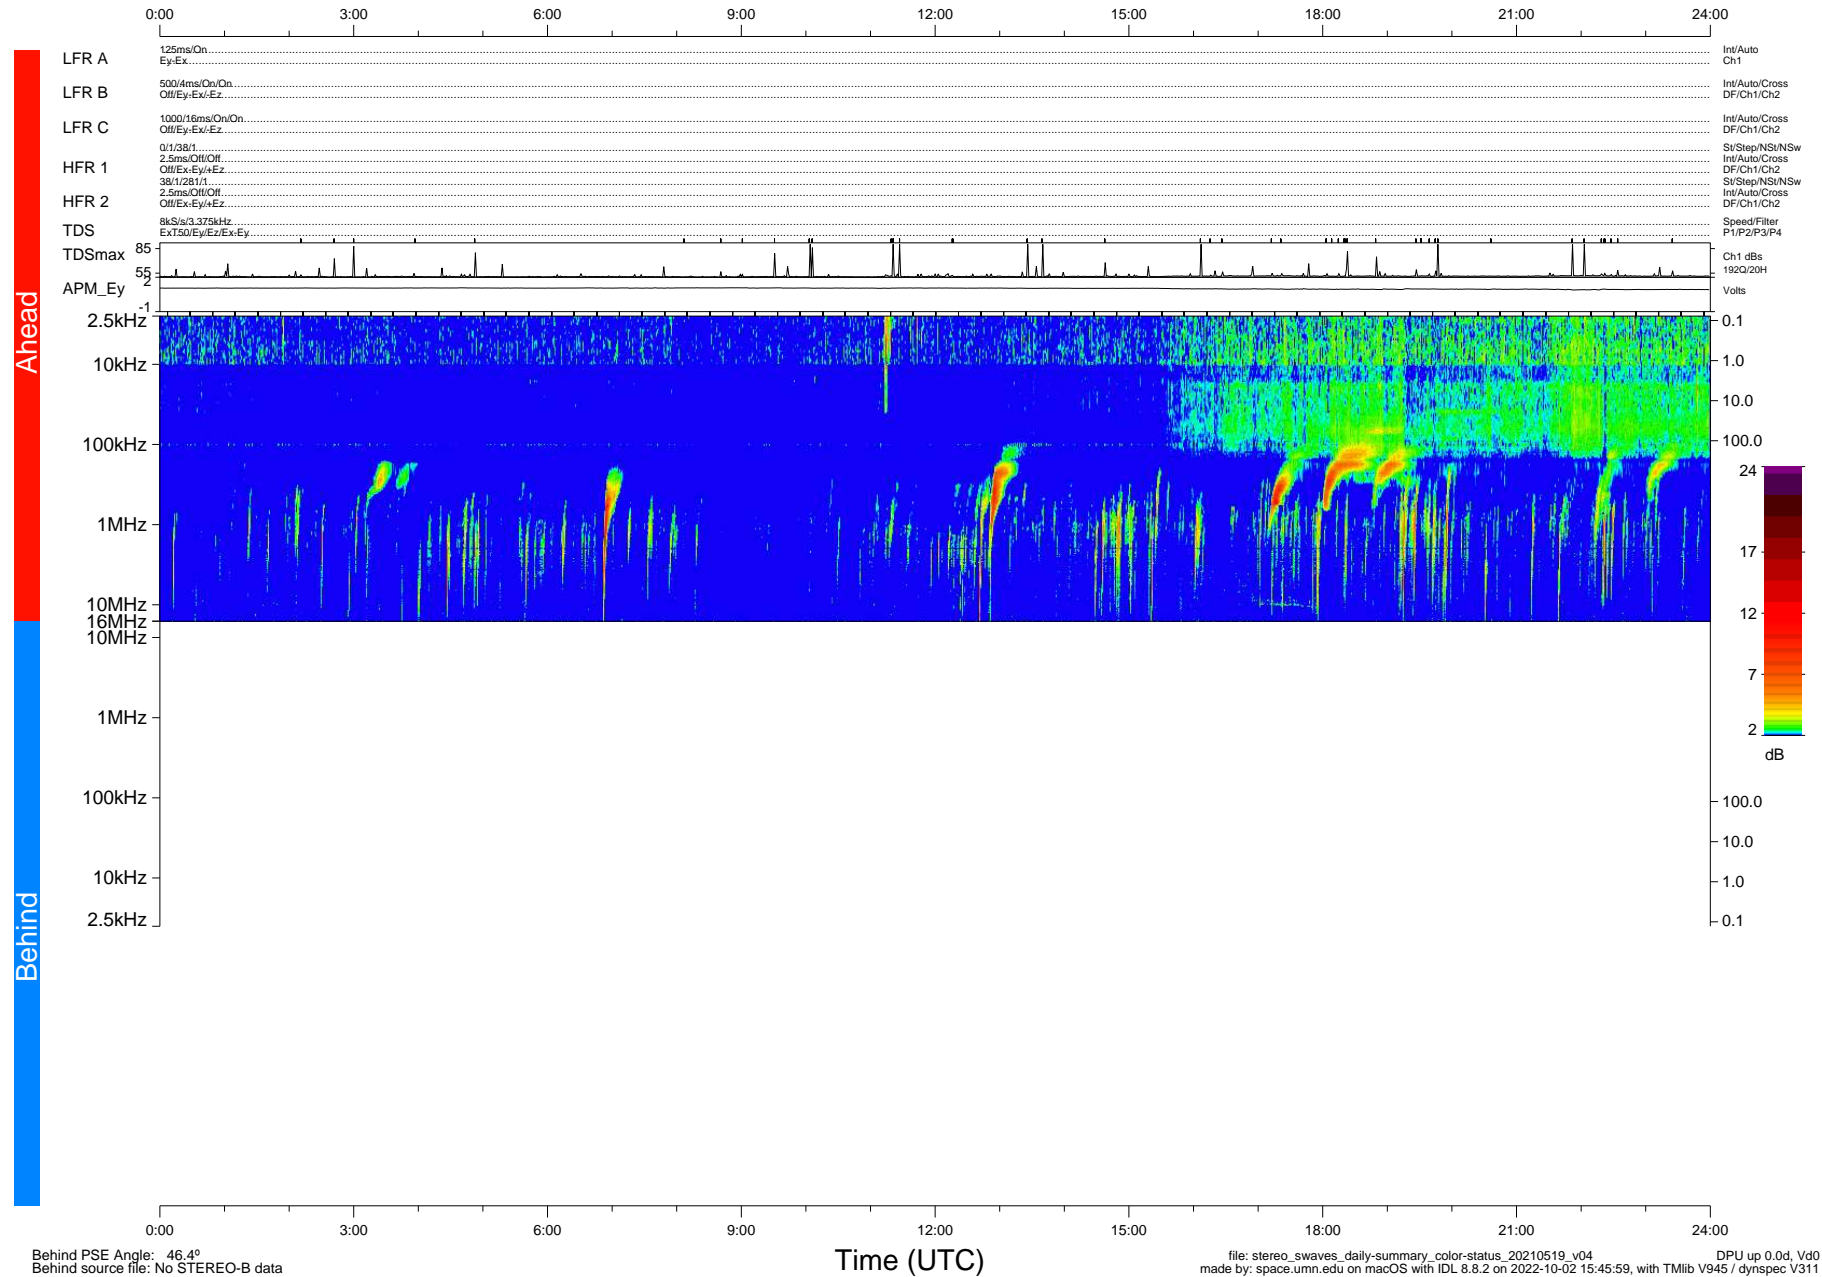

STEREO/WAVES Daily Summary - 19-May-2021 (DOY 139)

Ahead source file: swaves_ahead_2021_139_1_05.fin (Recovery: 100.0% HK, 98% PKts)
 Ahead PSE Angle: -51.4°

DPU up 2142.9d, V412d38

Behind PSE Angle: 46.4°
 Behind source file: No STEREO-B data

file: stereo_swaves_daily-summary_color-status_20210519_v04 DPU up 0.0d, Vd0
 made by: space.umn.edu on macOS with IDL 8.8.2 on 2022-10-02 15:45:59, with Tlib V945 / dynspec V311