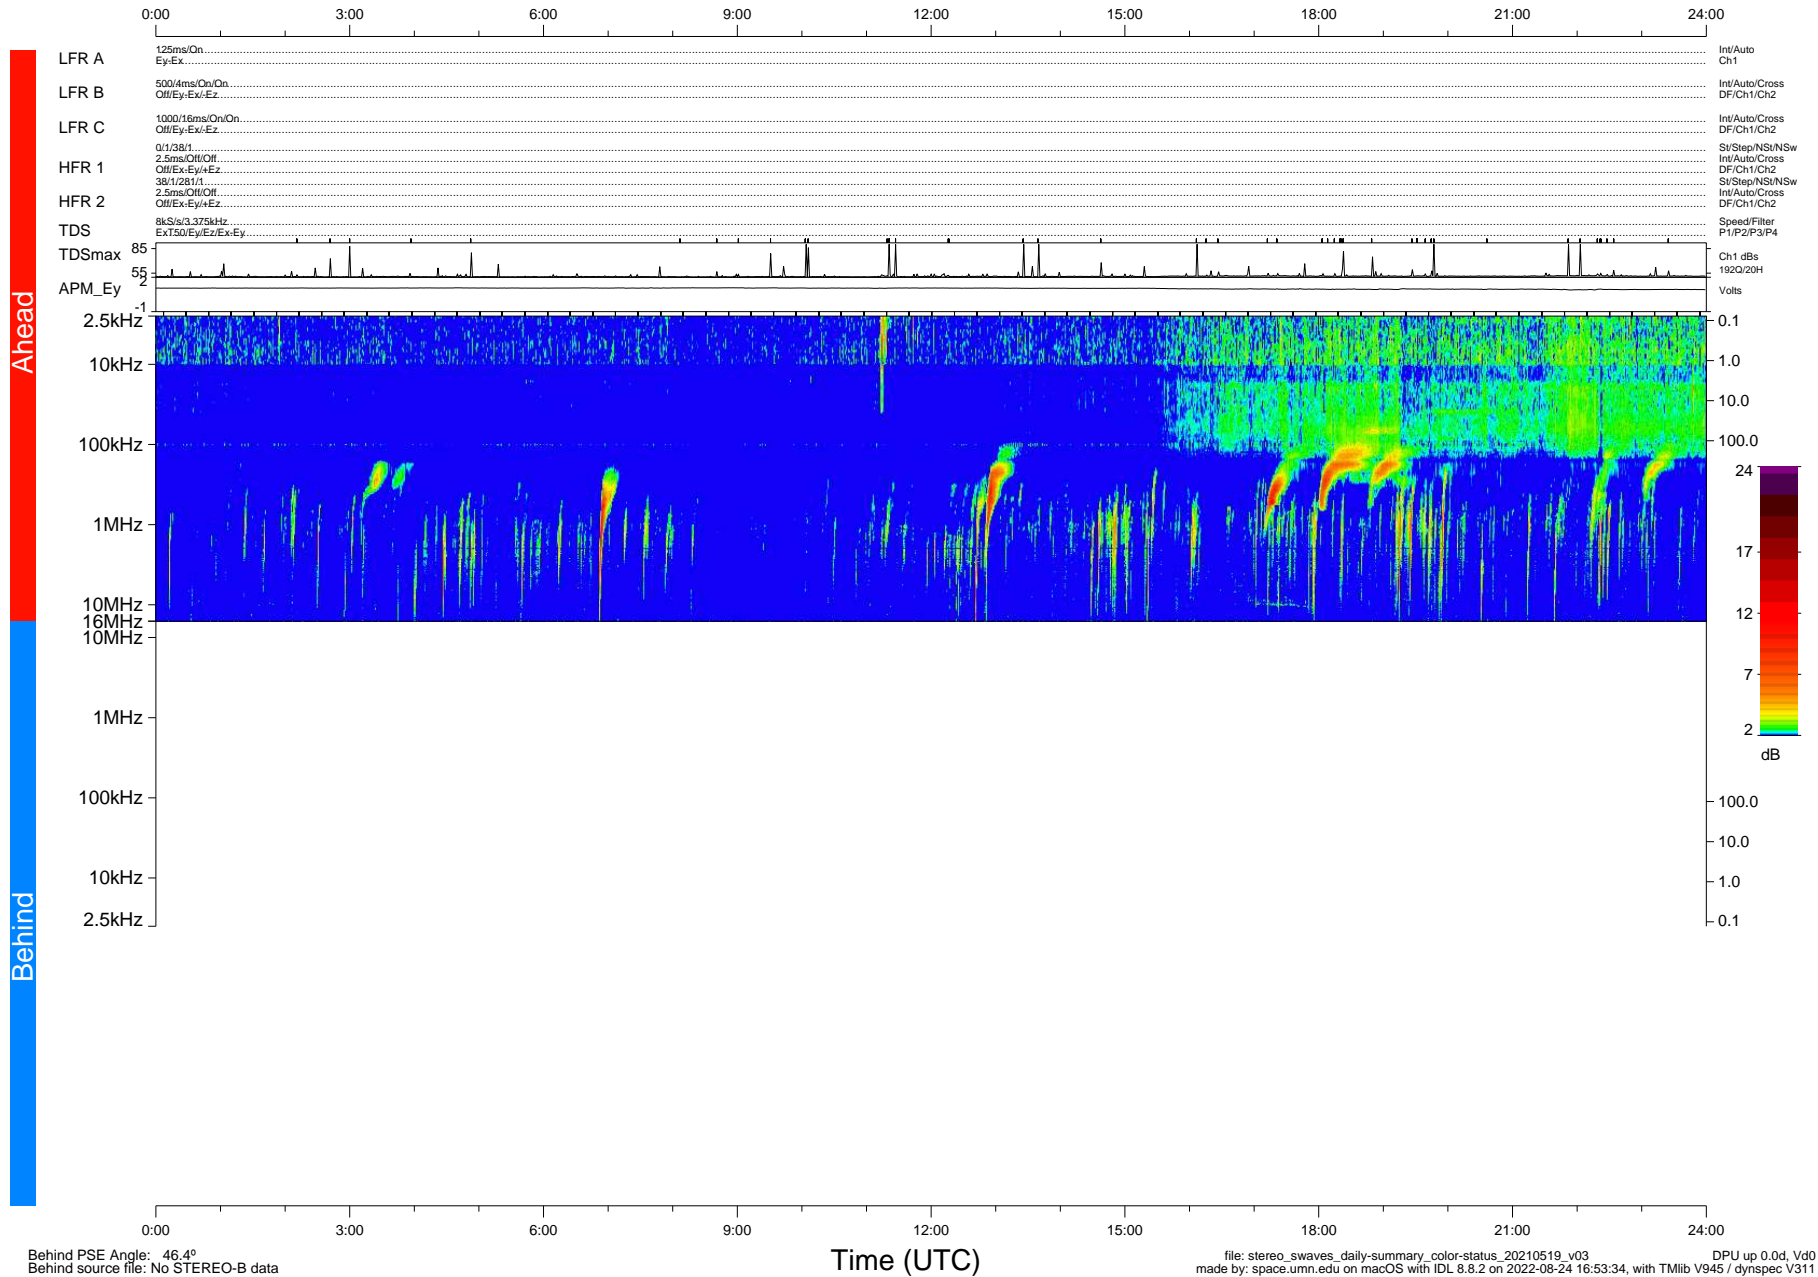

STEREO/WAVES Daily Summary - 19-May-2021 (DOY 139)

Ahead source file: swaves_ahead_2021_139_1_05.fin (Recovery: 100.0% HK, 98% PKts)
 Ahead PSE Angle: -51.4°

DPU up 2142.9d, V412d38

Behind PSE Angle: 46.4°
 Behind source file: No STEREO-B data

file: stereo_swaves_daily-summary_color-status_20210519_v03 DPU up 0.0d, Vd0
 made by: space.umn.edu on macOS with IDL 8.8.2 on 2022-08-24 16:53:34, with Tlib V945 / dynspec V311