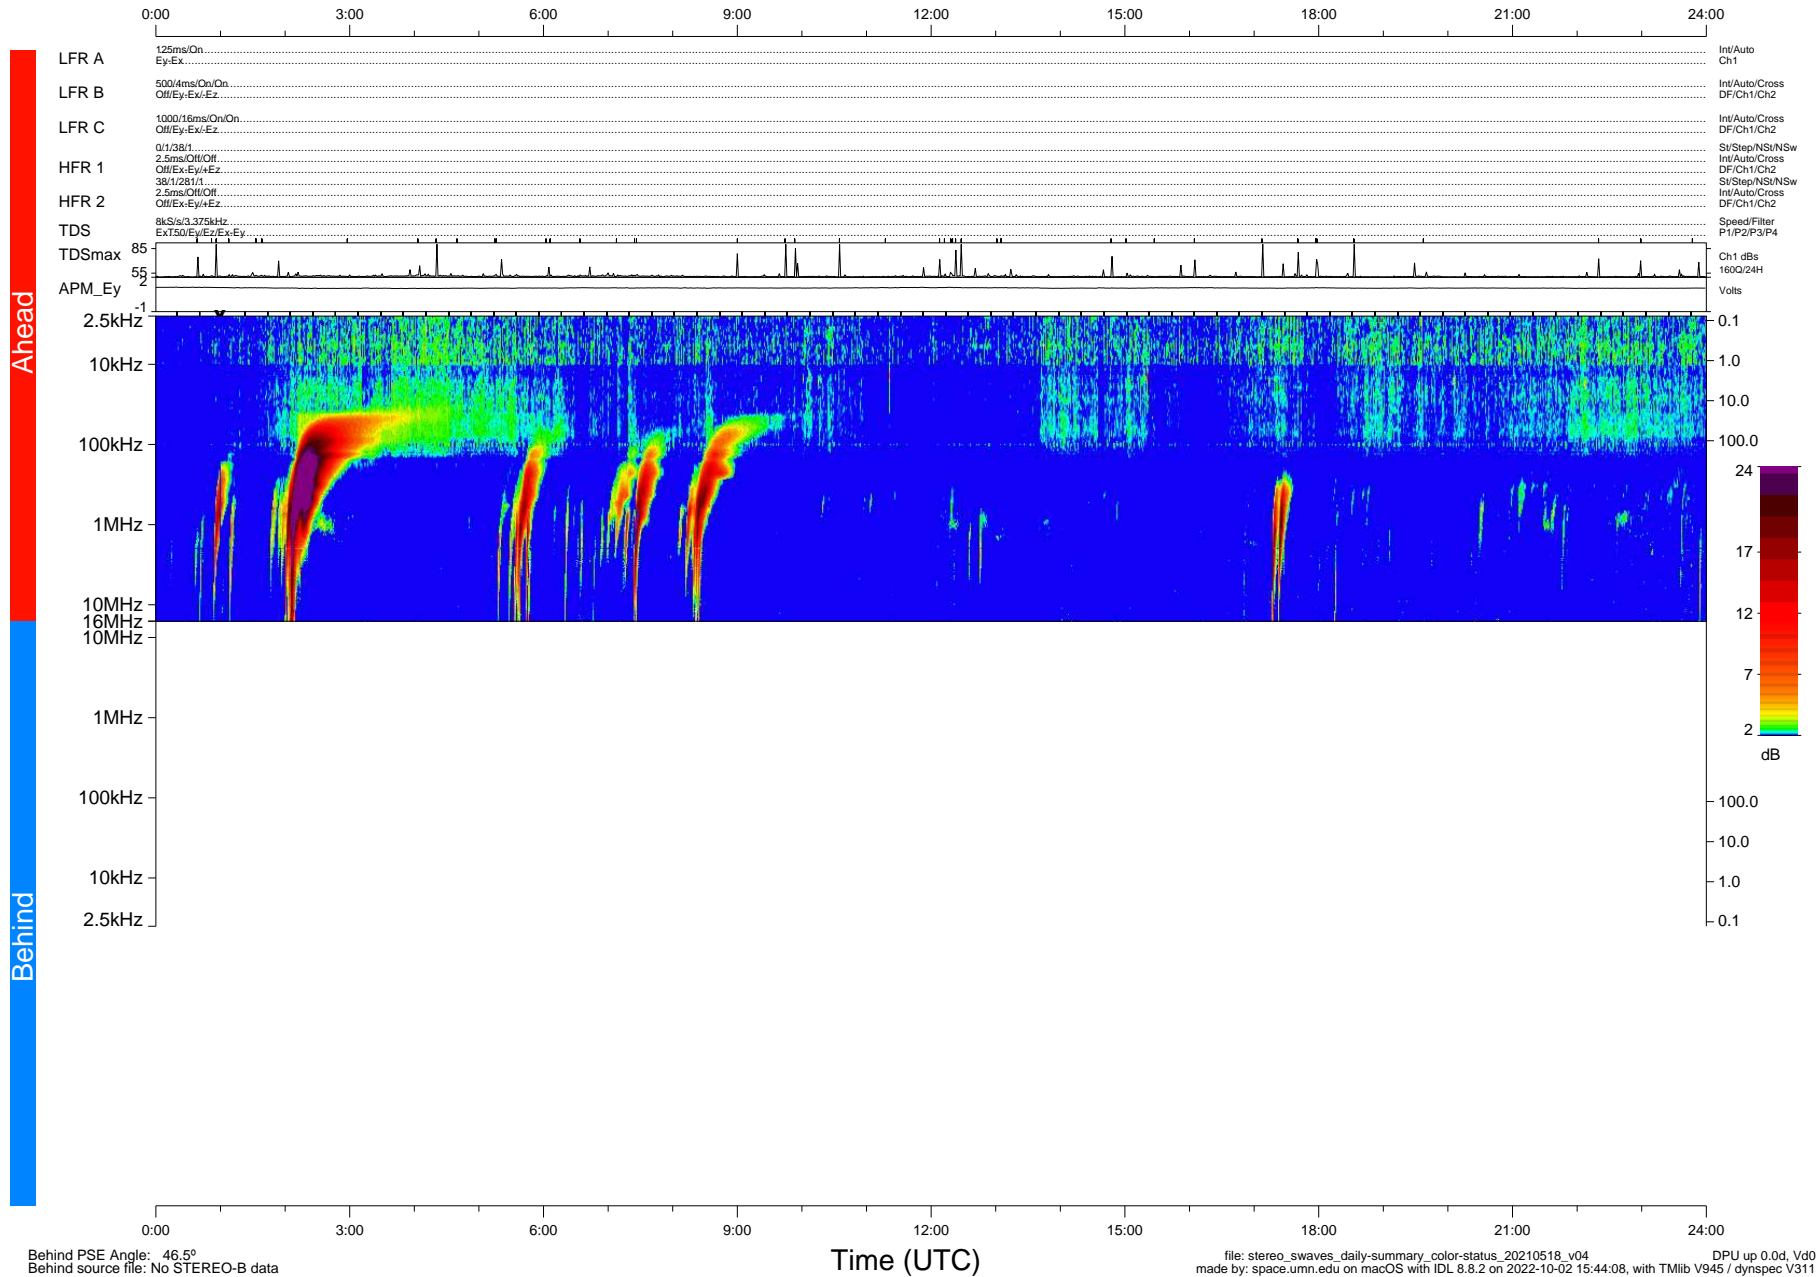

STEREO/WAVES Daily Summary - 18-May-2021 (DOY 138)

Ahead source file: swaves_ahead_2021_138_1_05.fin (Recovery: 100.0% HK, 94% PKts)
 Ahead PSE Angle: -51.5°

DPU up 2141.9d, V412d38

Behind PSE Angle: 46.5°
 Behind source file: No STEREO-B data

Time (UTC)

file: stereo_swaves_daily-summary_color-status_20210518_v04 DPU up 0.0d, Vd0
 made by: space.umn.edu on macOS with IDL 8.8.2 on 2022-10-02 15:44:08, with Tlib V945 / dynspec V311