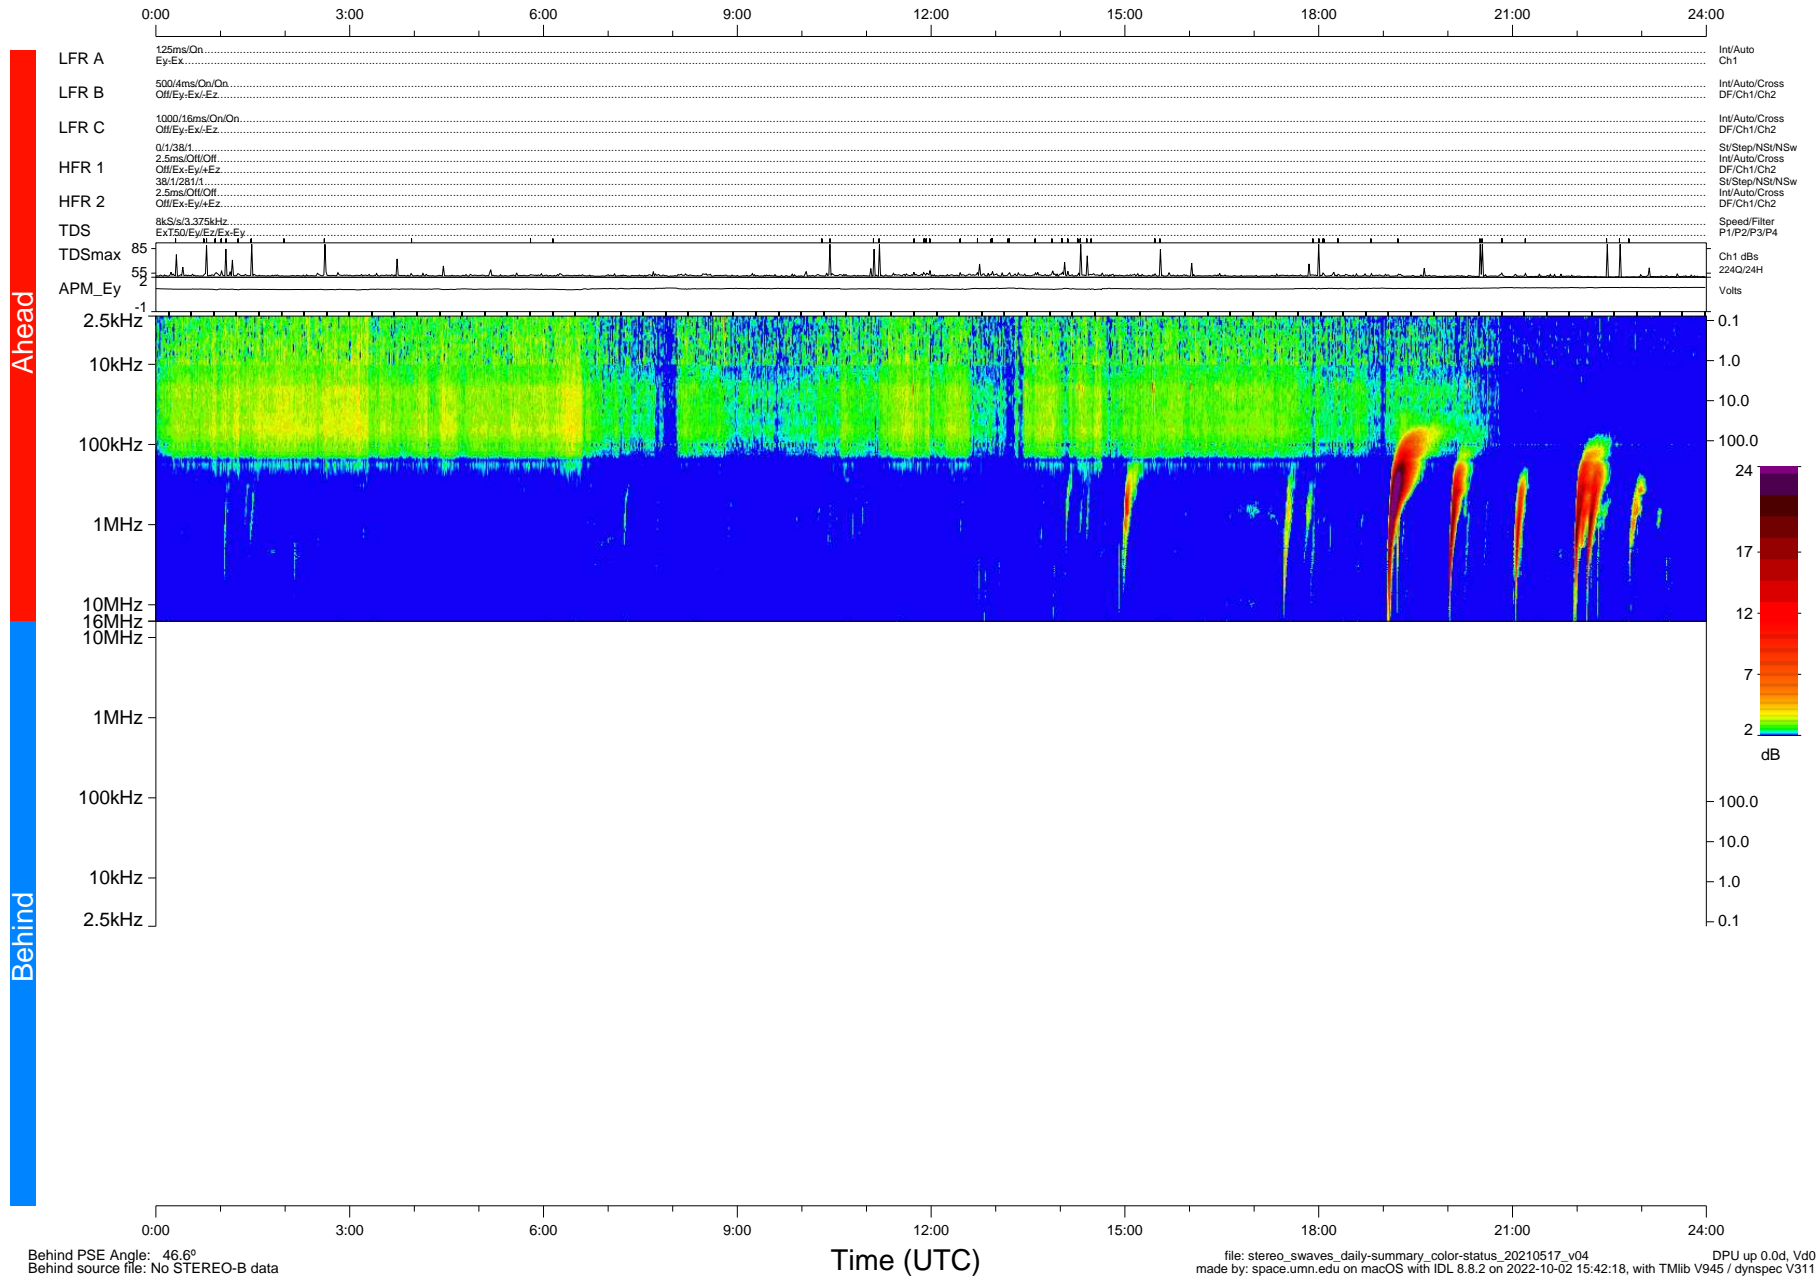

STEREO/WAVES Daily Summary - 17-May-2021 (DOY 137)

Ahead source file: swaves_ahead_2021_137_1_05.fin (Recovery: 100.0% HK, 103% Pkts)
 Ahead PSE Angle: -51.6°

DPU up 2140.9d, V412d38

Behind PSE Angle: 46.6°
 Behind source file: No STEREO-B data

file: stereo_swaves_daily-summary_color-status_20210517_v04
 made by: space.umn.edu on macOS with IDL 8.8.2 on 2022-10-02 15:42:18, with Tlib V945 / dynspec V311
 DPU up 0.0d, Vd0