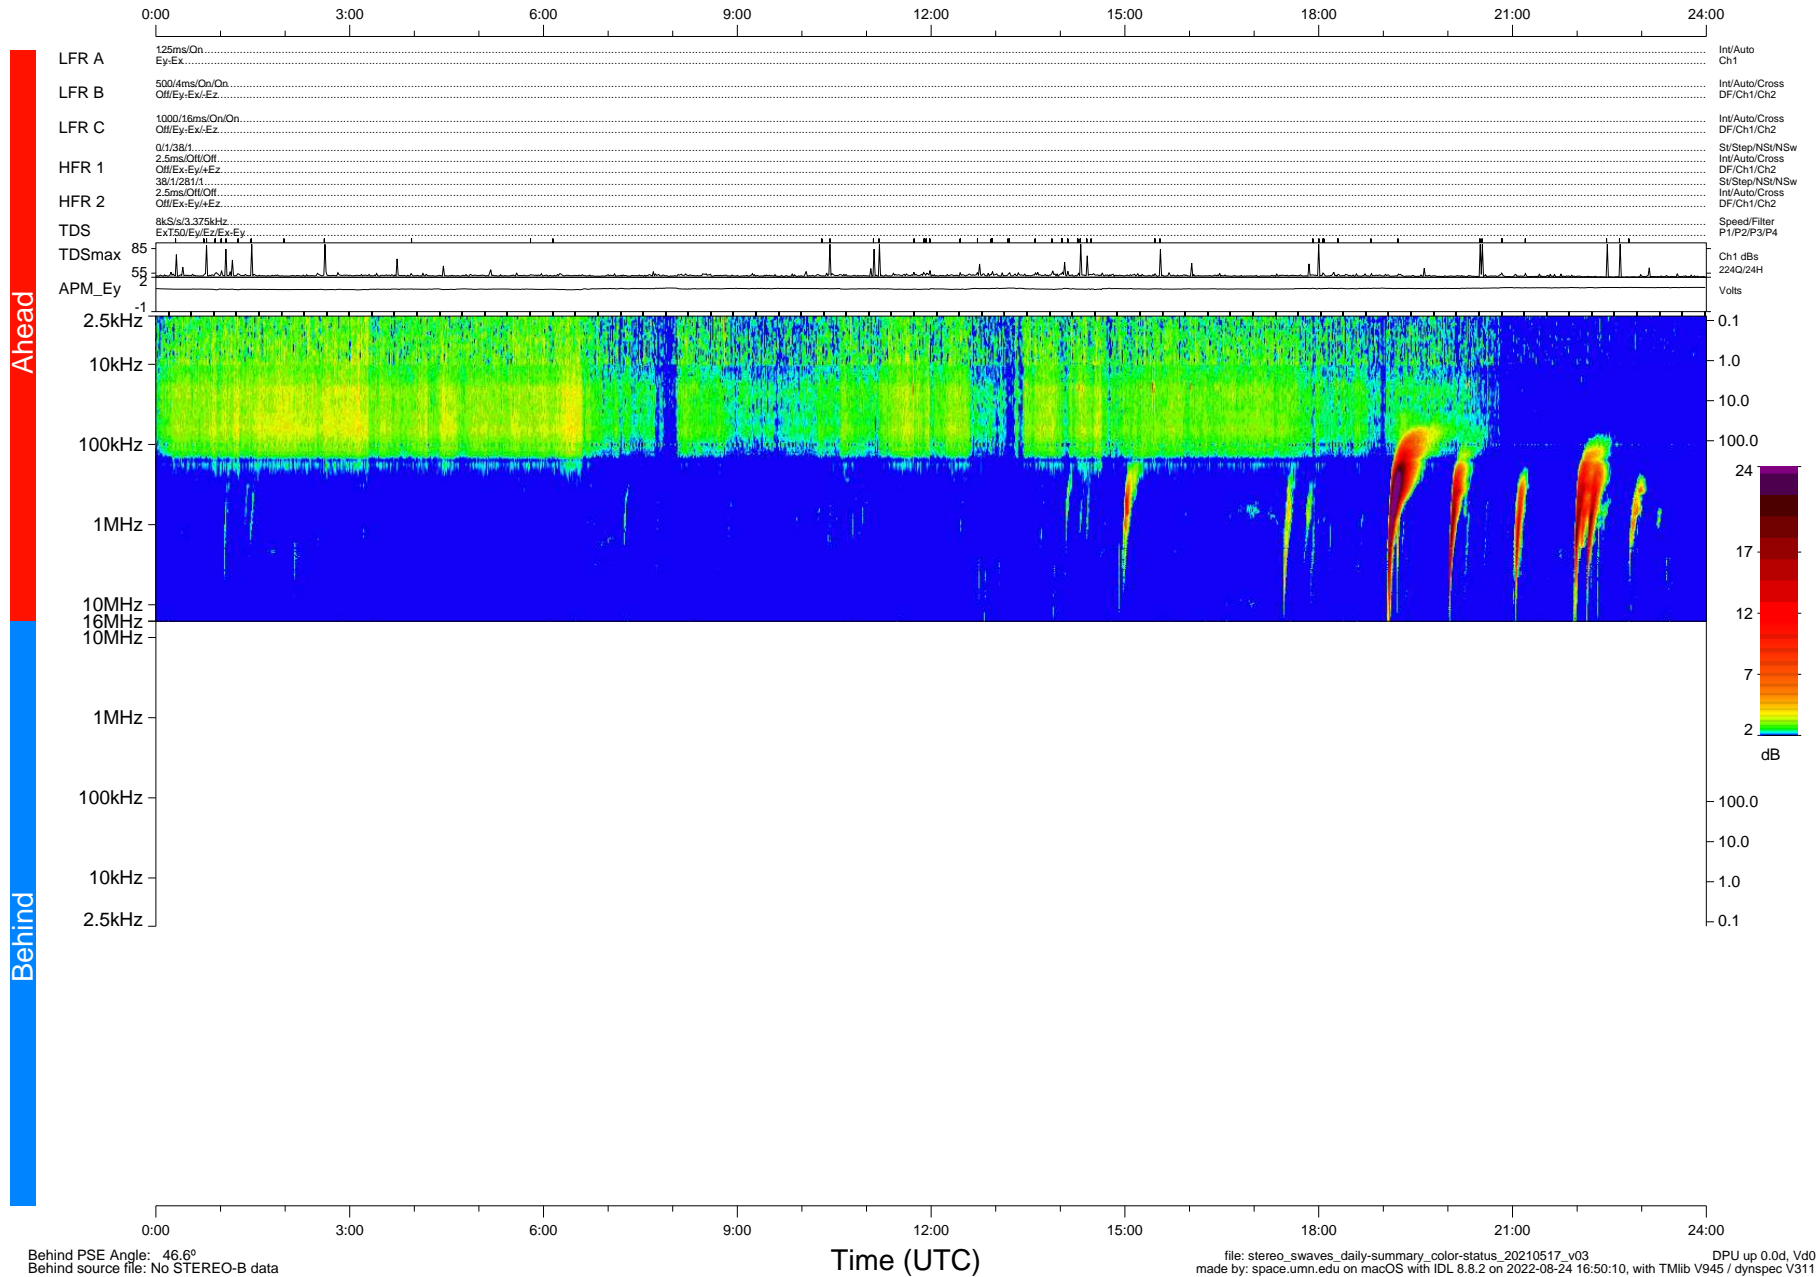

STEREO/WAVES Daily Summary - 17-May-2021 (DOY 137)

Ahead source file: swaves_ahead_2021_137_1_05.fin (Recovery: 100.0% HK, 103% Pkts)
 Ahead PSE Angle: -51.6°

DPU up 2140.9d, V412d38

Behind PSE Angle: 46.6°
 Behind source file: No STEREO-B data

Time (UTC)

file: stereo_swaves_daily-summary_color-status_20210517_v03 DPU up 0.0d, Vd0
 made by: space.umn.edu on macOS with IDL 8.8.2 on 2022-08-24 16:50:10, with Tlib V945 / dynspec V311