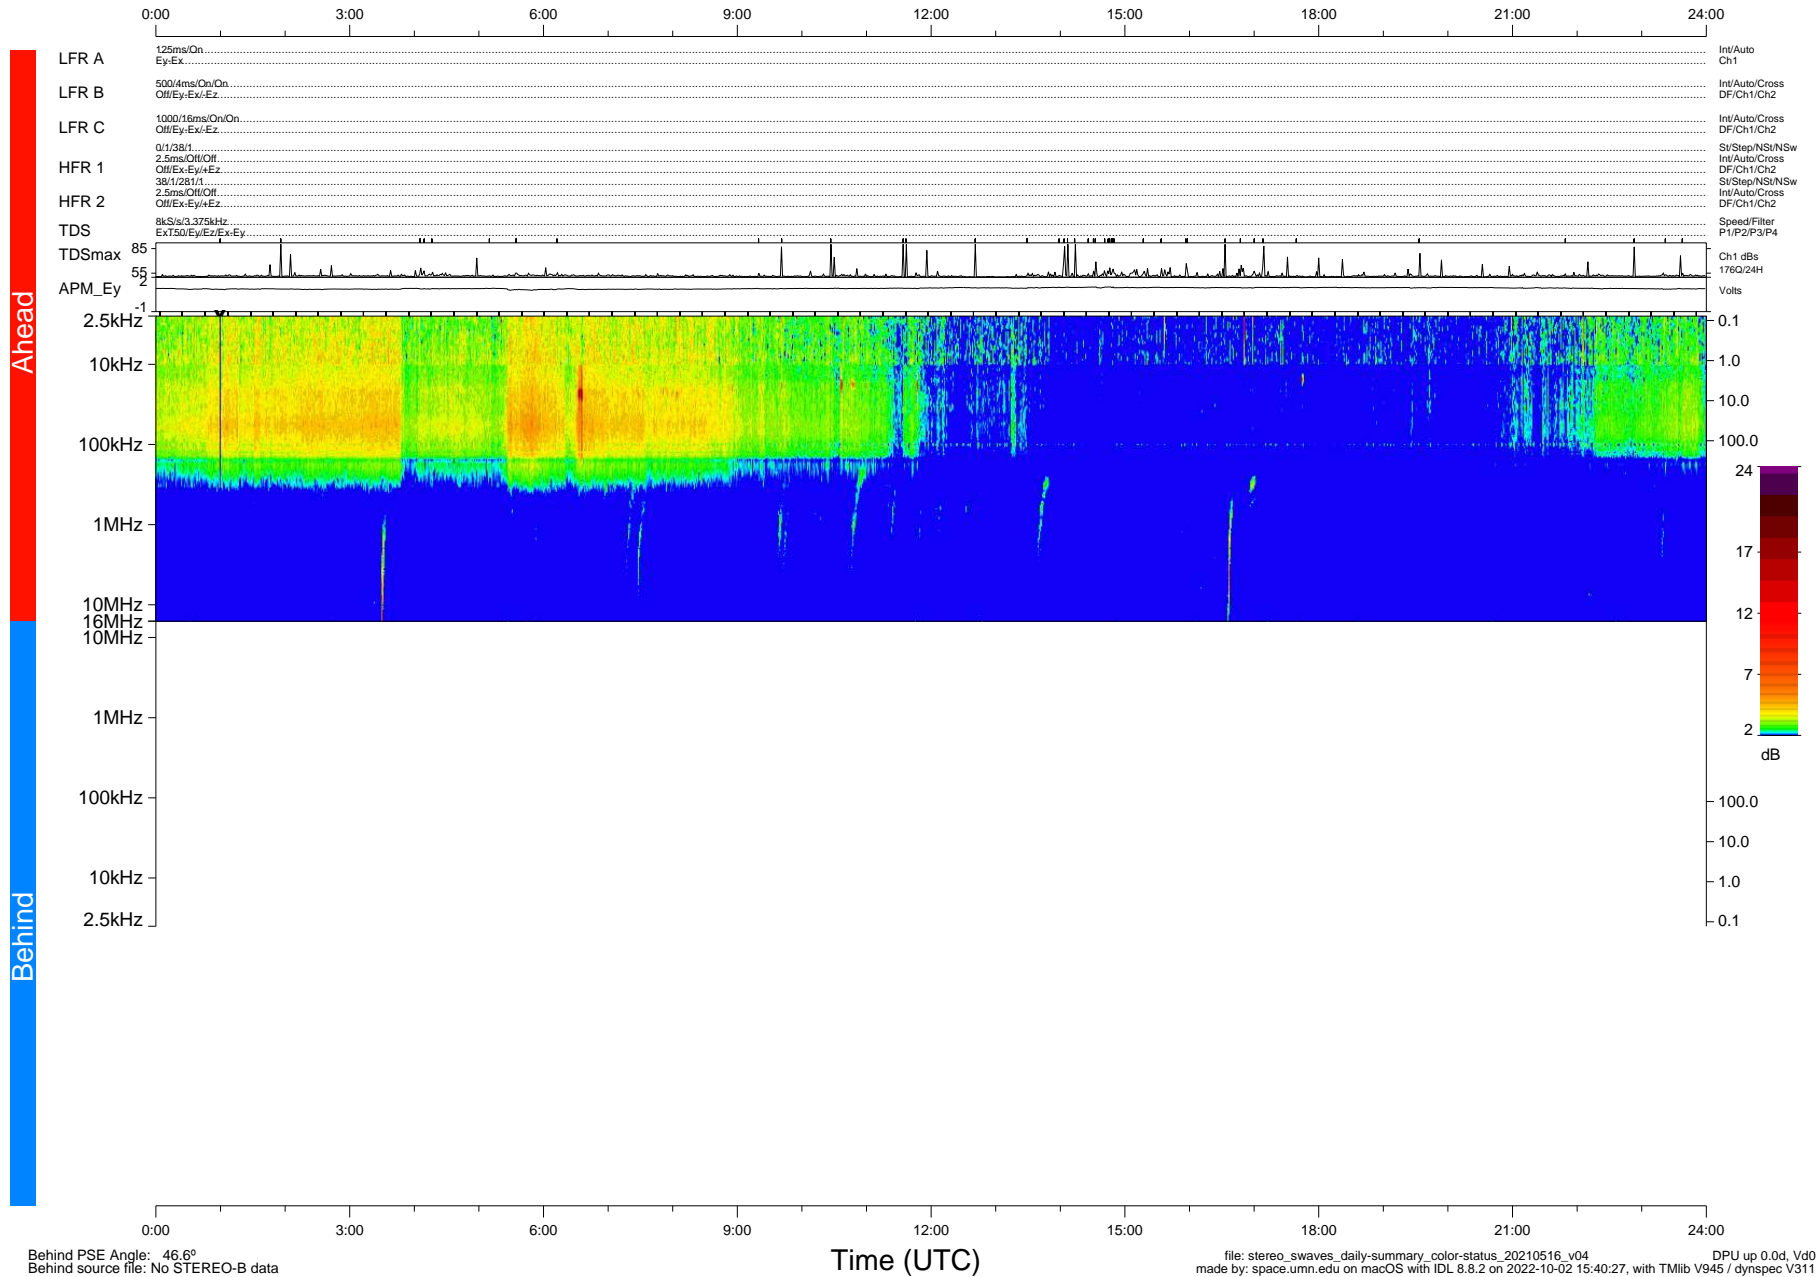

STEREO/WAVES Daily Summary - 16-May-2021 (DOY 136)

Ahead source file: swaves_ahead_2021_136_1_05.fin (Recovery: 100.0% HK, 96% PKts)
 Ahead PSE Angle: -51.7°

DPU up 2139.9d, V412d38

Behind PSE Angle: 46.6°
 Behind source file: No STEREO-B data

Time (UTC)

file: stereo_swaves_daily-summary_color-status_20210516_v04
 made by: space.umn.edu on macOS with IDL 8.8.2 on 2022-10-02 15:40:27, with TMLib V945 / dynspec V311
 DPU up 0.0d, Vd0