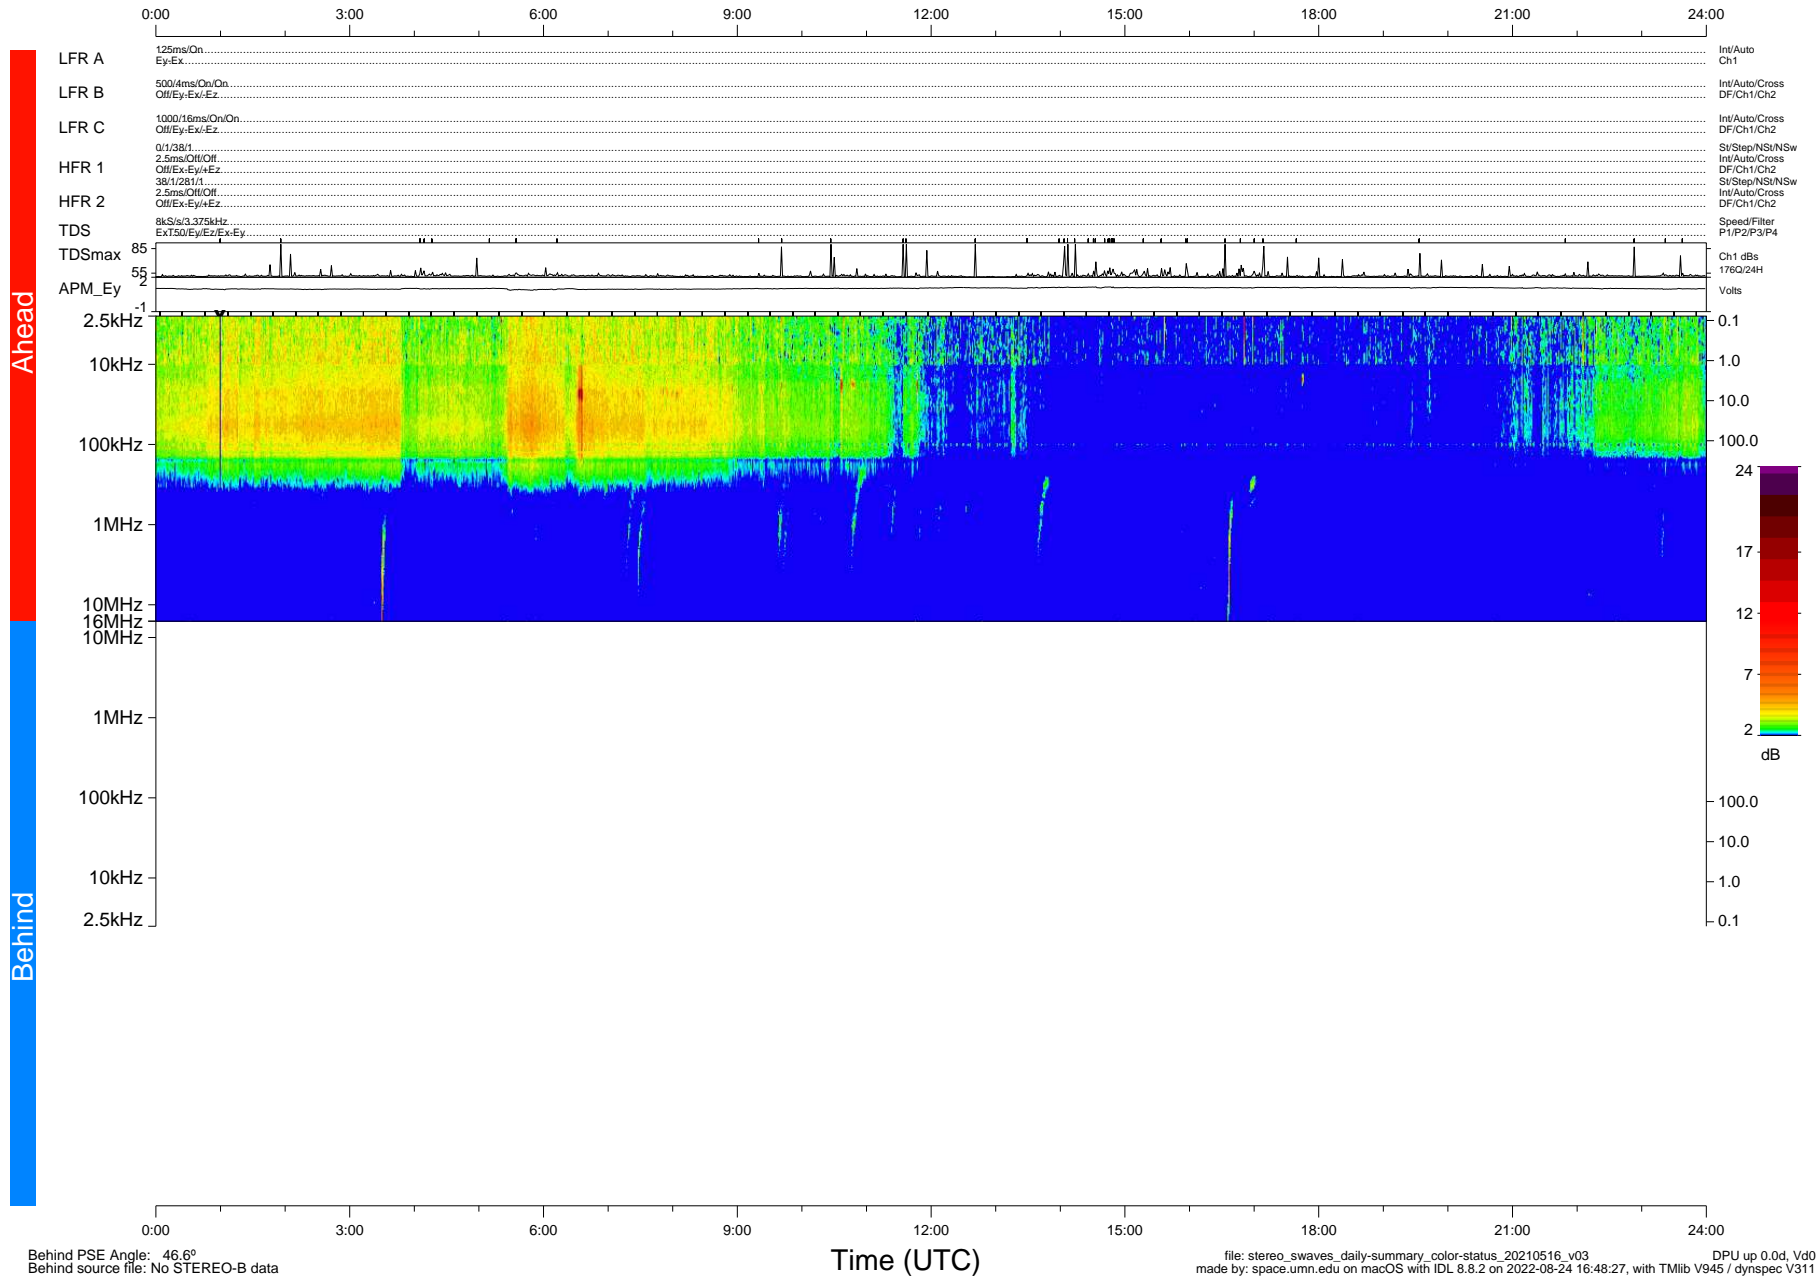

STEREO/WAVES Daily Summary - 16-May-2021 (DOY 136)

Ahead source file: swaves_ahead_2021_136_1_05.fin (Recovery: 100.0% HK, 96% PKts)
 Ahead PSE Angle: -51.7°

DPU up 2139.9d, V412d38

Behind PSE Angle: 46.6°
 Behind source file: No STEREO-B data

file: stereo_swaves_daily-summary_color-status_20210516_v03
 made by: space.umn.edu on macOS with IDL 8.8.2 on 2022-08-24 16:48:27, with TMLib V945 / dynspec V311
 DPU up 0.0d, Vd0