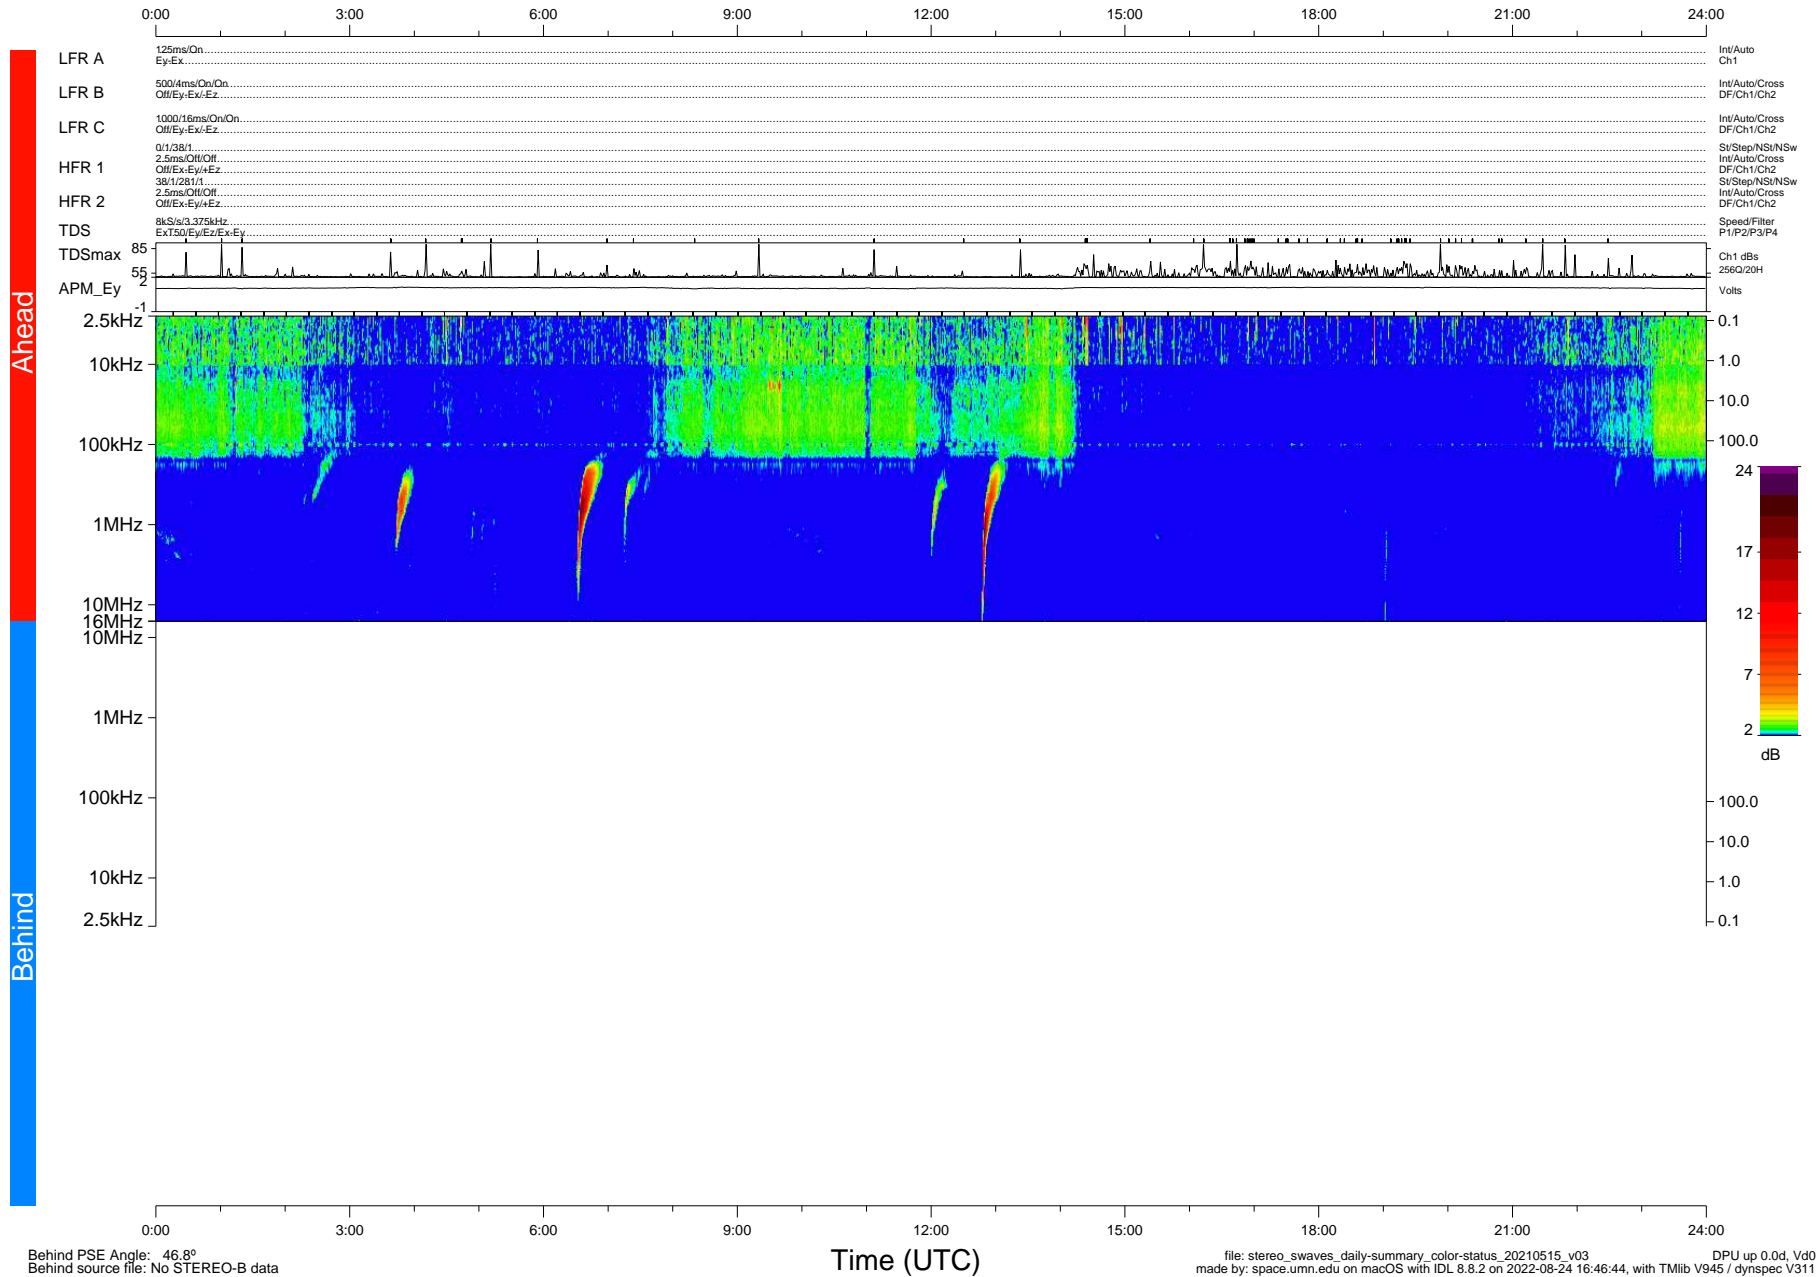

STEREO/WAVES Daily Summary - 15-May-2021 (DOY 135)

Ahead source file: swaves_ahead_2021_135_1_05.fin (Recovery: 100.0% HK, 107% Pkts)
 Ahead PSE Angle: -51.8°

DPU up 2138.9d, V412d38

Behind PSE Angle: 46.8°
 Behind source file: No STEREO-B data

file: stereo_swaves_daily-summary_color-status_20210515_v03 DPU up 0.0d, Vd0
 made by: space.umn.edu on macOS with IDL 8.8.2 on 2022-08-24 16:46:44, with Tlib V945 / dynspec V311