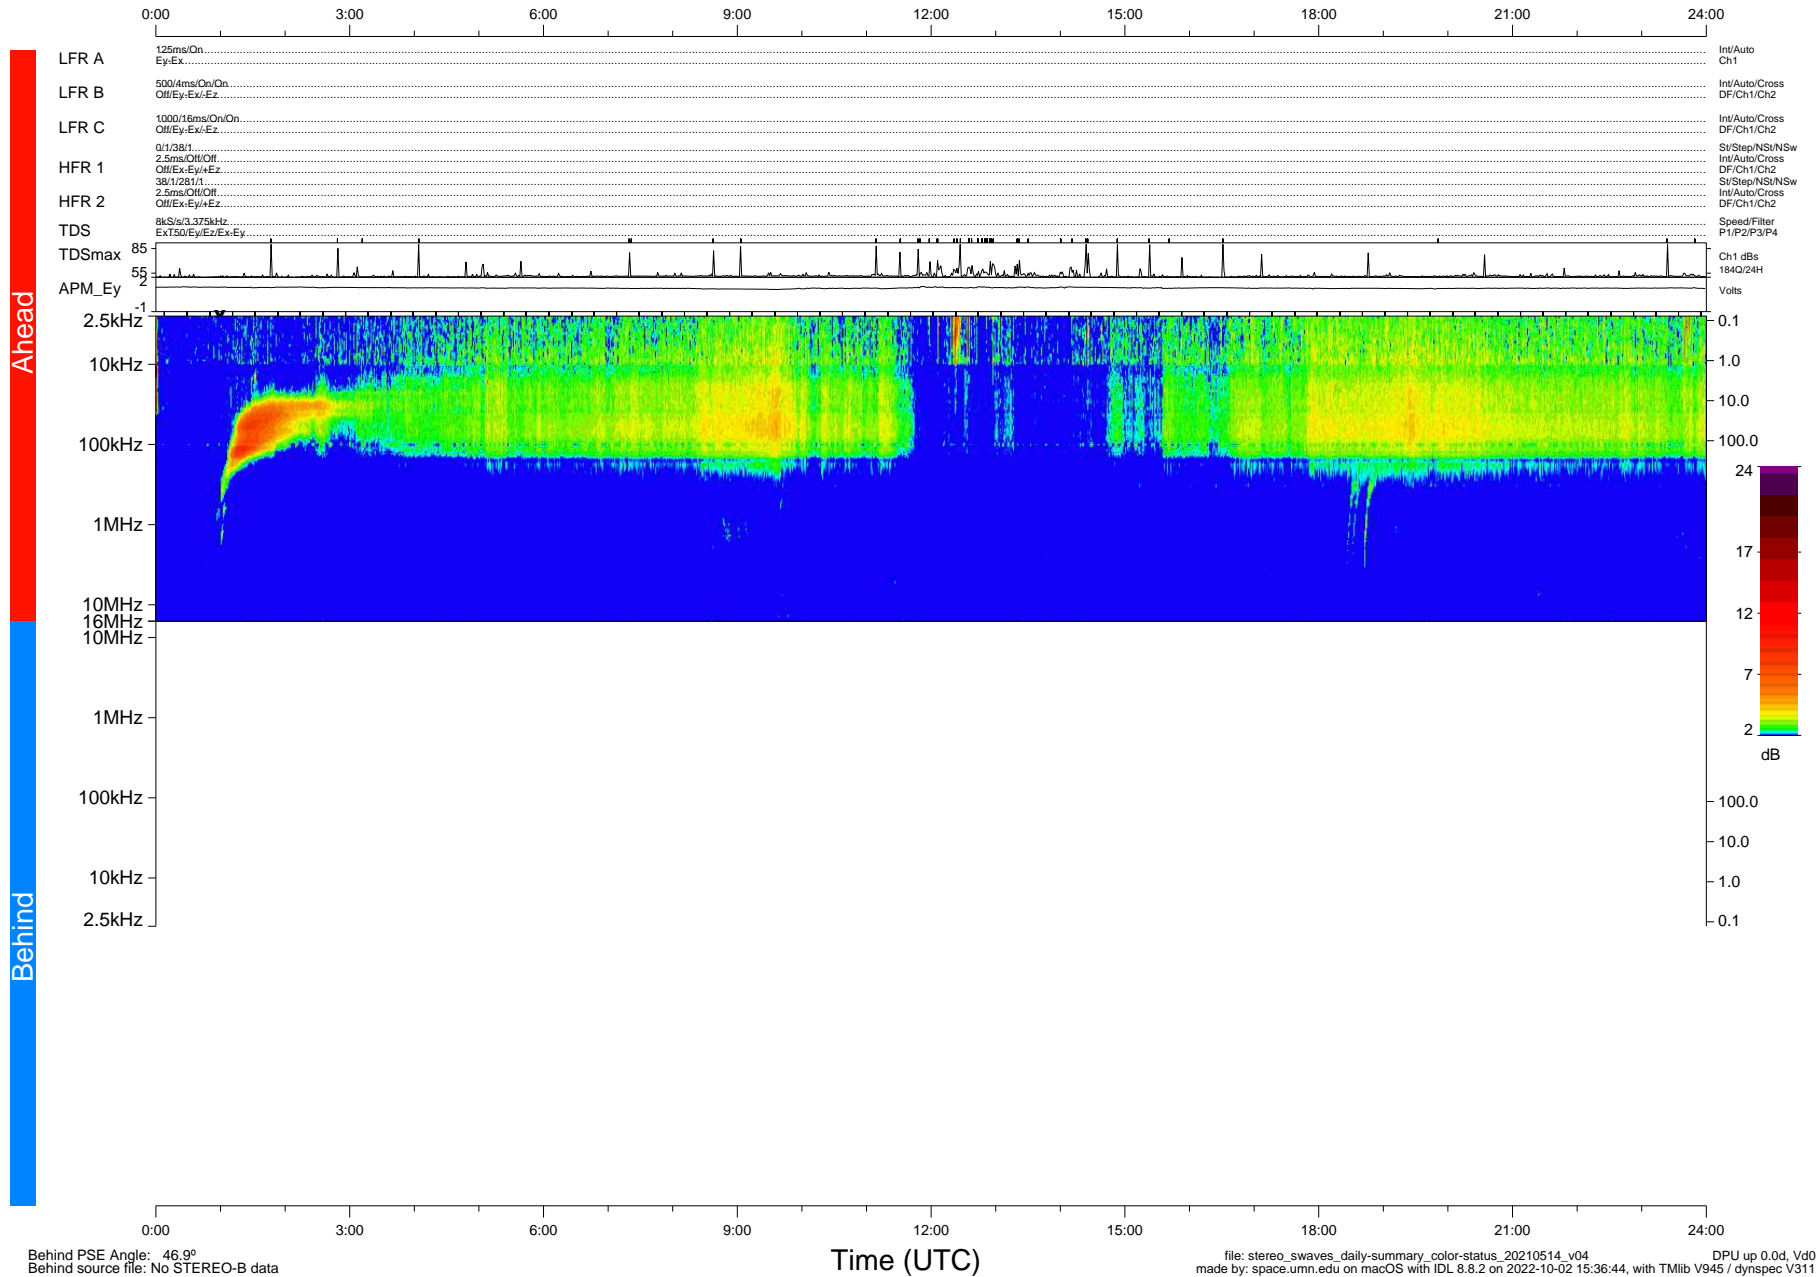

# STEREO/WAVES Daily Summary - 14-May-2021 (DOY 134)

Ahead source file: swaves\_ahead\_2021\_134\_1\_05.fin (Recovery: 100.0% HK, 97% PKts)  
 Ahead PSE Angle: -51.8°

DPU up 2137.9d, V412d38

Behind PSE Angle: 46.9°  
 Behind source file: No STEREO-B data

file: stereo\_swaves\_daily-summary\_color-status\_20210514\_v04 DPU up 0.0d, Vd0  
 made by: space.umn.edu on macOS with IDL 8.8.2 on 2022-10-02 15:36:44, with Tlib V945 / dynspec V311