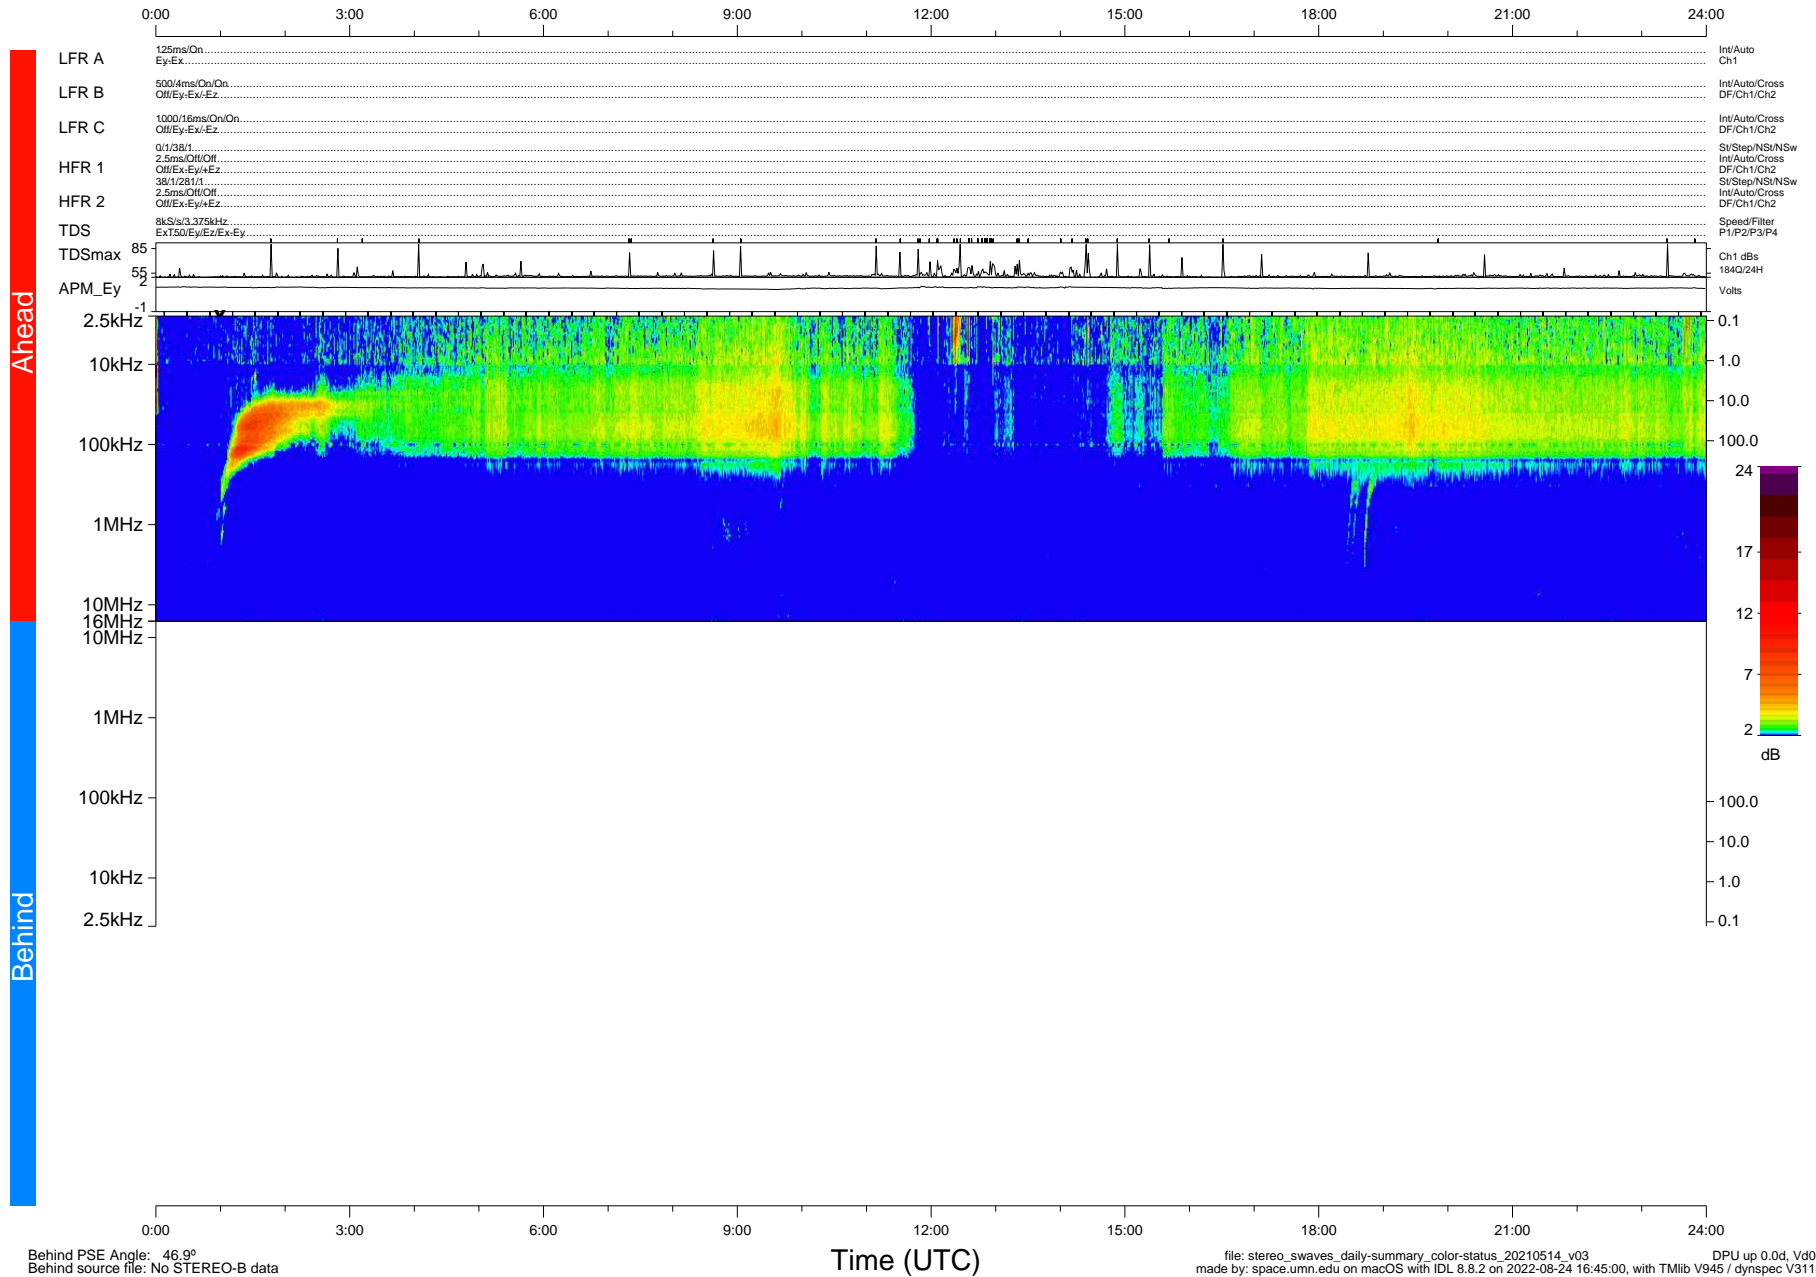

STEREO/WAVES Daily Summary - 14-May-2021 (DOY 134)

Ahead source file: swaves_ahead_2021_134_1_05.fin (Recovery: 100.0% HK, 97% PKts)
 Ahead PSE Angle: -51.8°

DPU up 2137.9d, V412d38

Behind PSE Angle: 46.9°
 Behind source file: No STEREO-B data

file: stereo_swaves_daily-summary_color-status_20210514_v03
 made by: space.umn.edu on macOS with IDL 8.8.2 on 2022-08-24 16:45:00, with Tlib V945 / dynspec V311
 DPU up 0.0d, Vd0